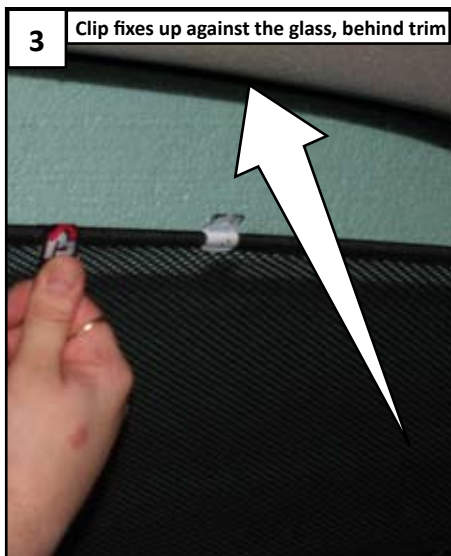

x2

INSTALLATION INSTRUCTIONS - AR-147-3-A

1

Attach clip to shade at position indicated

2

Position the shade up against the glass

3

Clip fixes up against the glass, behind trim