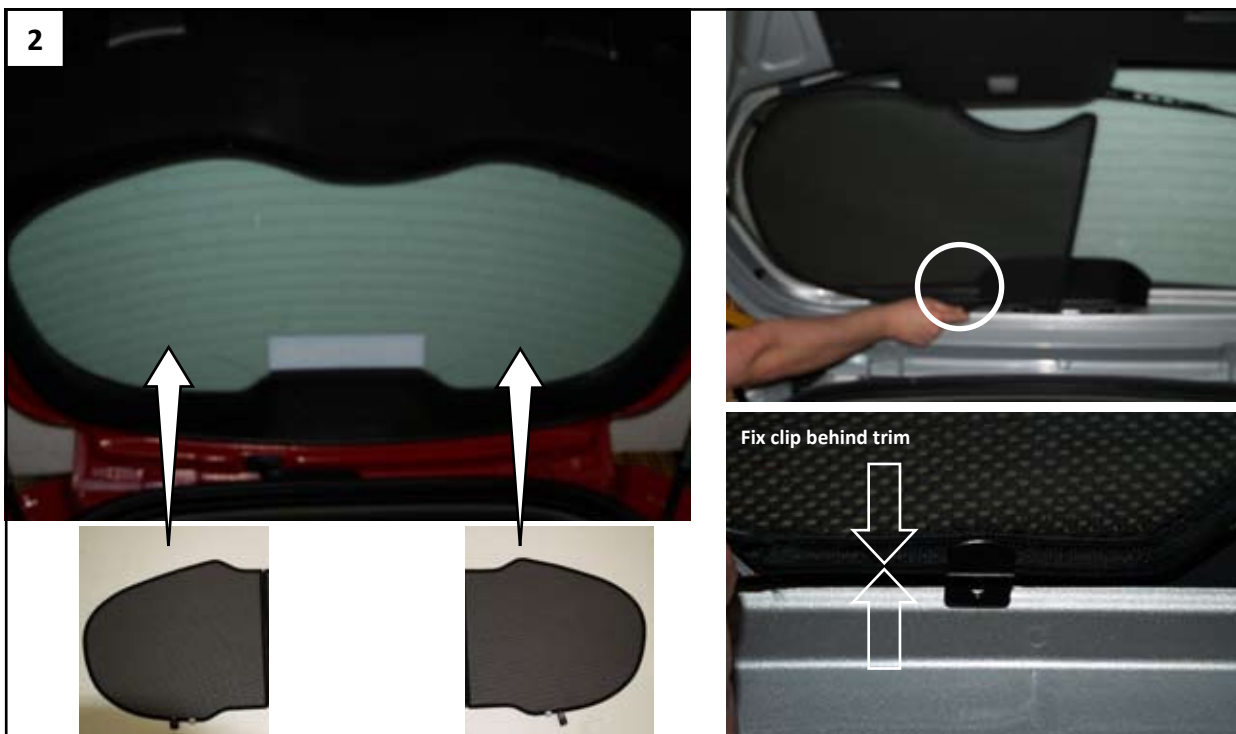

x2

INSTALLATION INSTRUCTIONS - AR-147-3-A

1

Attach clip to shade at position indicated

2

Position the shade up against the glass

3

Clip fixes up against the glass, behind trim

4

Shade is installed

INSTALLATION INSTRUCTIONS - AR-147-3-A

1 Attach clips to shade

2

3 Fix clips behind trim