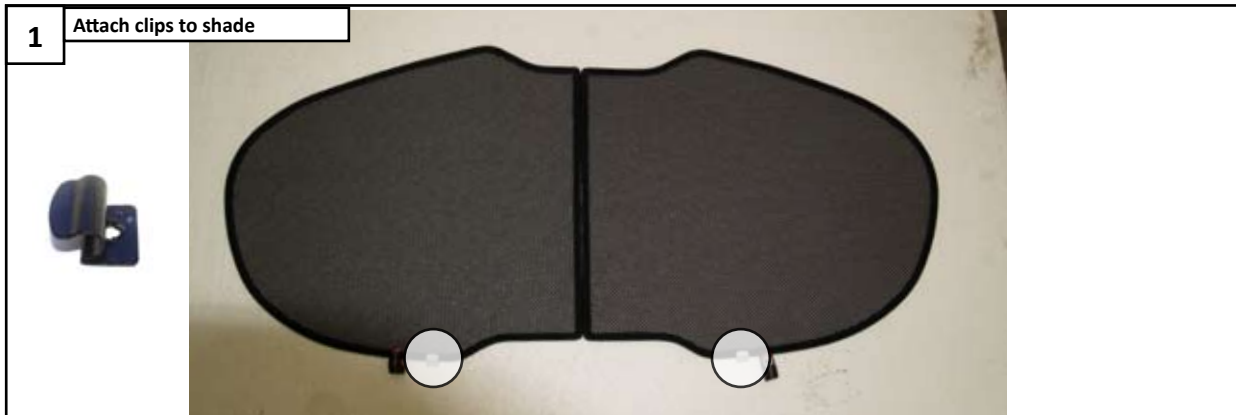

INSTALLATION INSTRUCTIONS - AR-147-3-A

1 Attach clips to shade