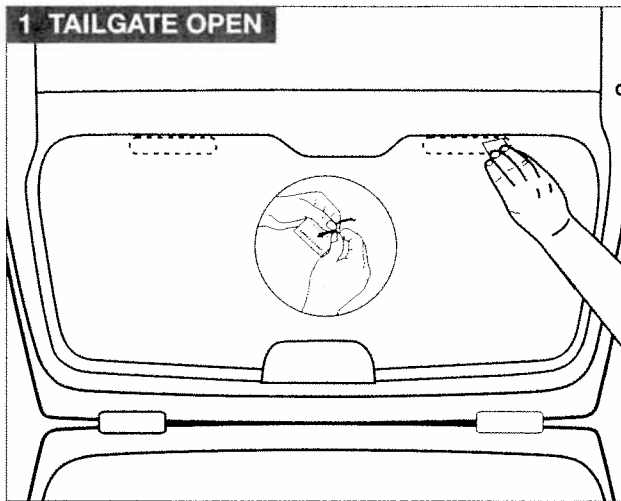

147 5dr - SUN BLIND INSTALLATION INSTRUCTIONS

PART NUMBER:

46002931

VEHICLE DESCRIPTION:

147 5dr SUNBLINDS

HARDWARE KIT

Warning

Read these fitting instructions carefully before you start the installation. Rear passenger windows must not be lowered more than 1/3 whilst the blinds are fitted and the vehicle is in motion. Blinds must not be used during the hours of darkness. On installation care must be taken not to scratch any paintwork with clips.

147 5dr - SUN BLIND INSTALLATION INSTRUCTIONS

WARNING:

Read these fitting instructions carefully before you start the installation. Rear passenger windows must not be lowered more than 1/3 whilst the blinds are fitted and the vehicle is in motion. On installation care must be taken not to scratch any paintwork with clips.