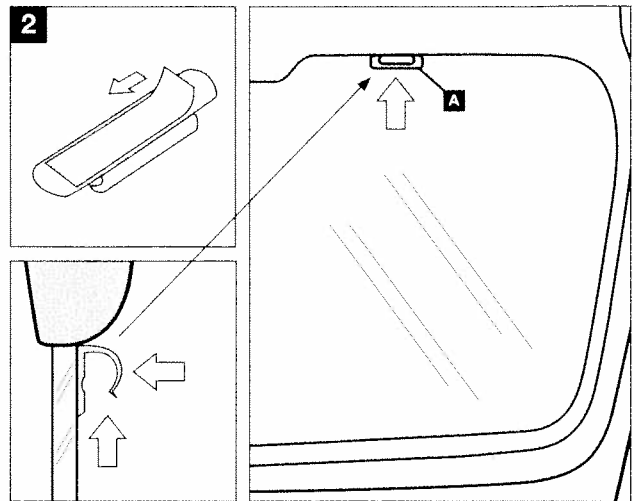

147 5dr - SUN BLIND INSTALLATION INSTRUCTIONS

PART NUMBER:

46002931

VEHICLE DESCRIPTION:

147 5dr SUNBLINDS

HARDWARE KIT

Warning

Read these fitting instructions carefully before you start the installation. Rear passenger windows must not be lowered more than 1/3 whilst the blinds are fitted and the vehicle is in motion. Blinds must not be used during the hours of darkness. On installation care must be taken not to scratch any paintwork with clips.

147 5dr - SUN BLIND INSTALLATION INSTRUCTIONS

WARNING:

Read these fitting instructions carefully before you start the installation. Rear passenger windows must not be lowered more than 1/3 whilst the blinds are fitted and the vehicle is in motion. On installation care must be taken not to scratch any paintwork with clips.