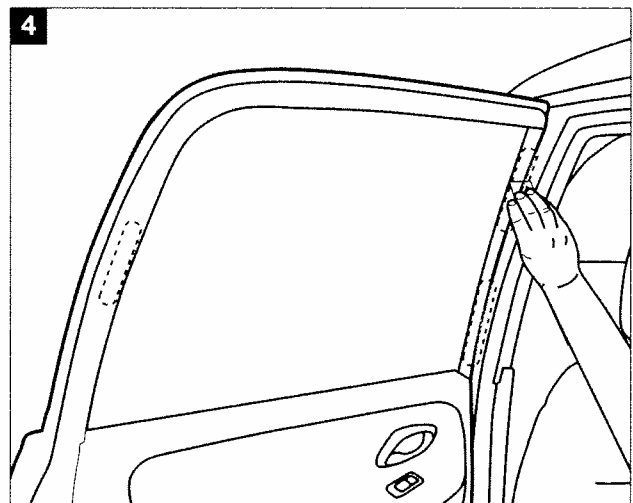

147 5dr - SUN BLIND INSTALLATION INSTRUCTIONS

WARNING:

Read these fitting instructions carefully before you start the installation. Rear passenger windows must not be lowered more than 1/3 whilst the blinds are fitted and the vehicle is in motion. On installation care must be taken not to scratch any paintwork with clips.