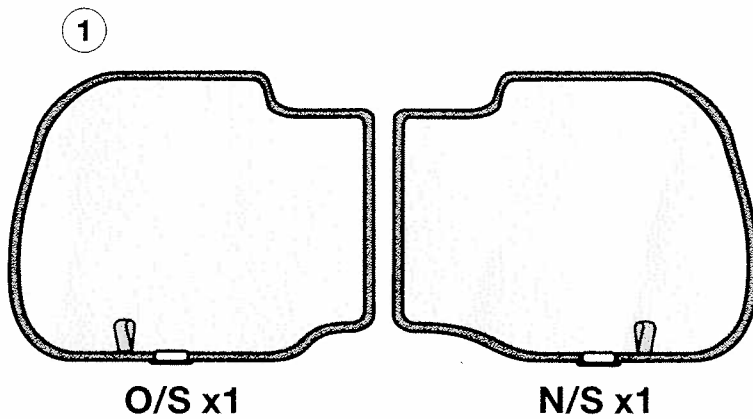

147 5dr - SUN BLIND INSTALLATION INSTRUCTIONS

PART NUMBER:

46002931

VEHICLE DESCRIPTION:

147 5dr SUNBLINDS

HARDWARE KIT

Warning

Read these fitting instructions carefully before you start the installation. Rear passenger windows must not be lowered more than 1/3 whilst the blinds are fitted and the vehicle is in motion. Blinds must not be used during the hours of darkness. On installation care must be taken not to scratch any paintwork with clips.

147 5dr - SUN BLIND INSTALLATION INSTRUCTIONS

WARNING:

Read these fitting instructions carefully before you start the installation. Rear passenger windows must not be lowered more than 1/3 whilst the blinds are fitted and the vehicle is in motion. On installation care must be taken not to scratch any paintwork with clips.