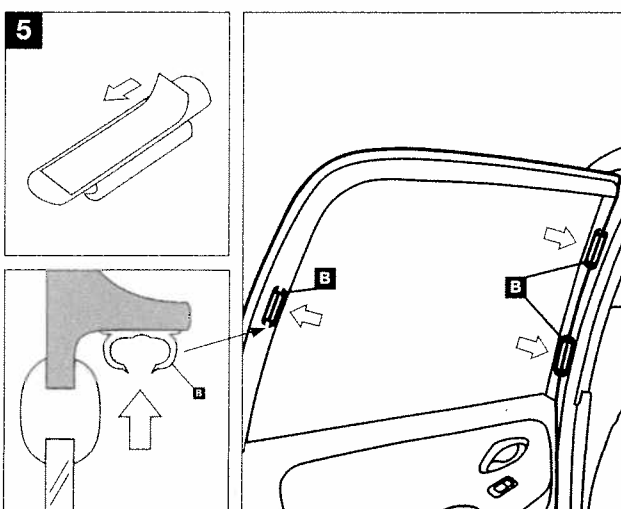

147 5dr - SUN BLIND INSTALLATION INSTRUCTIONS

PART NUMBER:

46002931

VEHICLE DESCRIPTION:

147 5dr SUNBLINDS

HARDWARE KIT

Warning

Read these fitting instructions carefully before you start the installation. Rear passenger windows must not be lowered more than 1/3 whilst the blinds are fitted and the vehicle is in motion. Blinds must not be used during the hours of darkness. On installation care must be taken not to scratch any paintwork with clips.

147 5dr - SUN BLIND INSTALLATION INSTRUCTIONS

WARNING:

Read these fitting instructions carefully before you start the installation. Rear passenger windows must not be lowered more than 1/3 whilst the blinds are fitted and the vehicle is in motion. On installation care must be taken not to scratch any paintwork with clips.