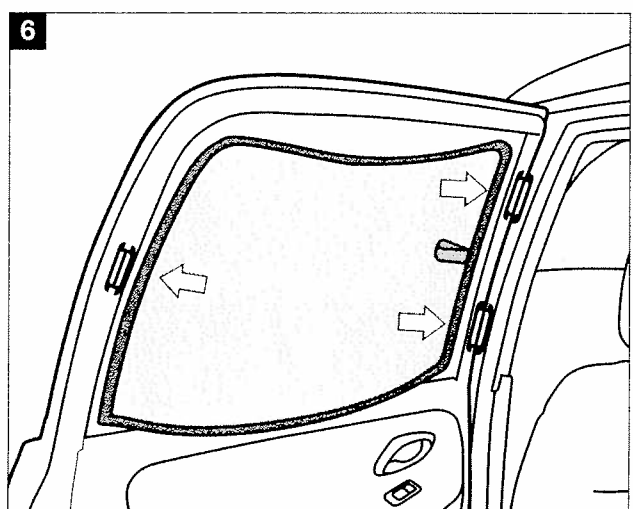

147 5dr - SUN BLIND INSTALLATION INSTRUCTIONS

PART NUMBER:

46002931

VEHICLE DESCRIPTION:

147 5dr SUNBLINDS

HARDWARE KIT

Warning

Read these fitting instructions carefully before you start the installation. Rear passenger windows must not be lowered more than 1/3 whilst the blinds are fitted and the vehicle is in motion. Blinds must not be used during the hours of darkness. On installation care must be taken not to scratch any paintwork with clips.

147 5dr - SUN BLIND INSTALLATION INSTRUCTIONS

WARNING:

Read these fitting instructions carefully before you start the installation. Rear passenger windows must not be lowered more than 1/3 whilst the blinds are fitted and the vehicle is in motion. On installation care must be taken not to scratch any paintwork with clips.