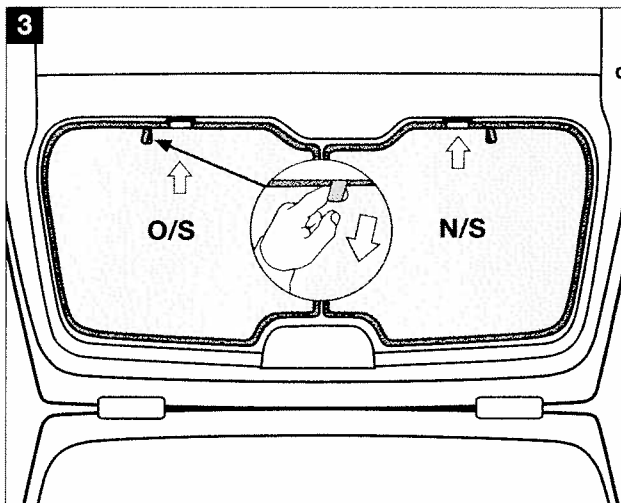

147 5dr - SUN BLIND INSTALLATION INSTRUCTIONS

PART NUMBER:

46002931

VEHICLE DESCRIPTION:

147 5dr SUNBLINDS

HARDWARE KIT

Warning

Read these fitting instructions carefully before you start the installation. Rear passenger windows must not be lowered more than 1/3 whilst the blinds are fitted and the vehicle is in motion. Blinds must not be used during the hours of darkness. On installation care must be taken not to scratch any paintwork with clips.

147 5dr - SUN BLIND INSTALLATION INSTRUCTIONS

WARNING:

Read these fitting instructions carefully before you start the installation. Rear passenger windows must not be lowered more than 1/3 whilst the blinds are fitted and the vehicle is in motion. On installation care must be taken not to scratch any paintwork with clips.