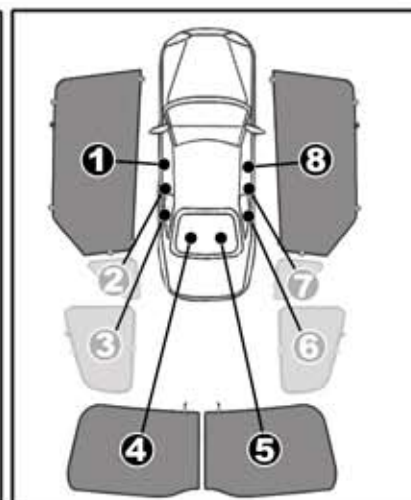

INSTALLATION INSTRUCTIONS

ALFA ROMEO GIULIETTA 2011

AR-GIUL-3-A

COMPONENTS INCLUDED

SHADES

FIXING CLIPS

SIDE SHADE INSTALLATION

PROMOTOR X 1

①+⑧

CL-POL

①+⑧

①+⑧

REAR SHADE INSTALLATION

REAR SHADE INSTALLATION