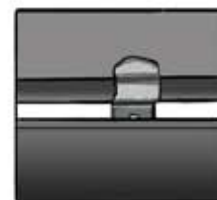

①+⑧

CL-POL

①+⑧

①+⑧

REAR SHADE INSTALLATION

REAR SHADE INSTALLATION