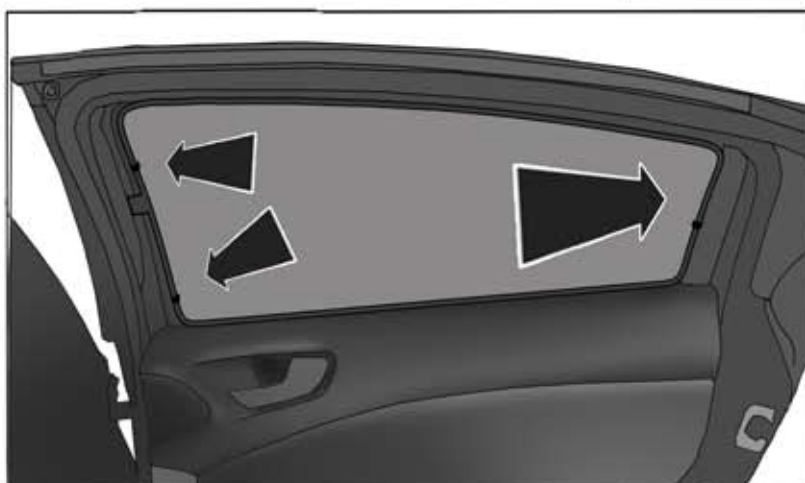

INSTALLATION INSTRUCTIONS

ALFA ROMEO GIULIETTA 2011

AR-GIUL-3-A

COMPONENTS INCLUDED

SHADES

FIXING CLIPS

SIDE SHADE INSTALLATION

PROMOTOR X 1

①+⑧

CL-POL

①+⑧

①+⑧

REAR SHADE INSTALLATION

REAR SHADE INSTALLATION