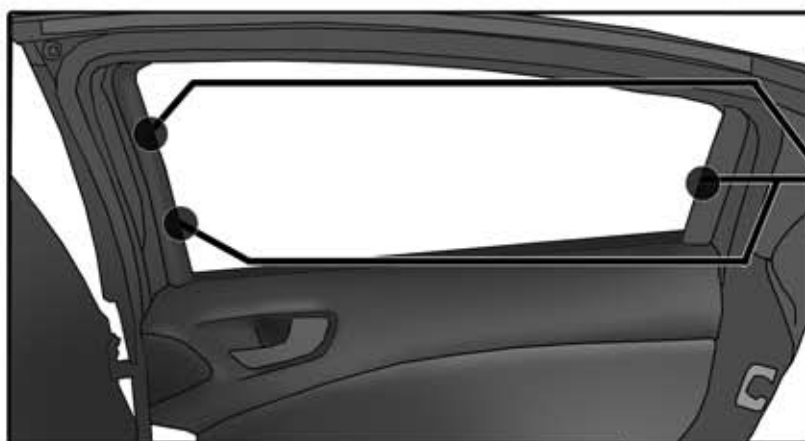

INSTALLATION INSTRUCTIONS

ALFA ROMEO GIULIETTA 2011

AR-GIUL-3-A

COMPONENTS INCLUDED

SHADES

FIXING CLIPS

SIDE SHADE INSTALLATION

PROMOTOR X 1

①+⑧

CL-POL

①+⑧

①+⑧

REAR SHADE INSTALLATION

REAR SHADE INSTALLATION