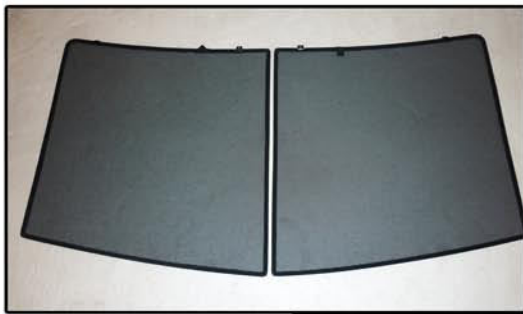

INSTALLATION INSTRUCTIONS

Audi A8 4dr

AU-A8-4-A

COMPONENTS INCLUDED

SHADES

SIDE WINDOWS X2

PORT WINDOWS X2

TAILGATE WINDOW X2

FIXING CLIPS

CL-M08 X6

CL-M12 X6

PROMOTER X1

SIDE SHADE INSTALLATION

SIDE SHADE INSTALLATION

SIDE SHADE INSTALLATION

PORT SHADE INSTALLATION