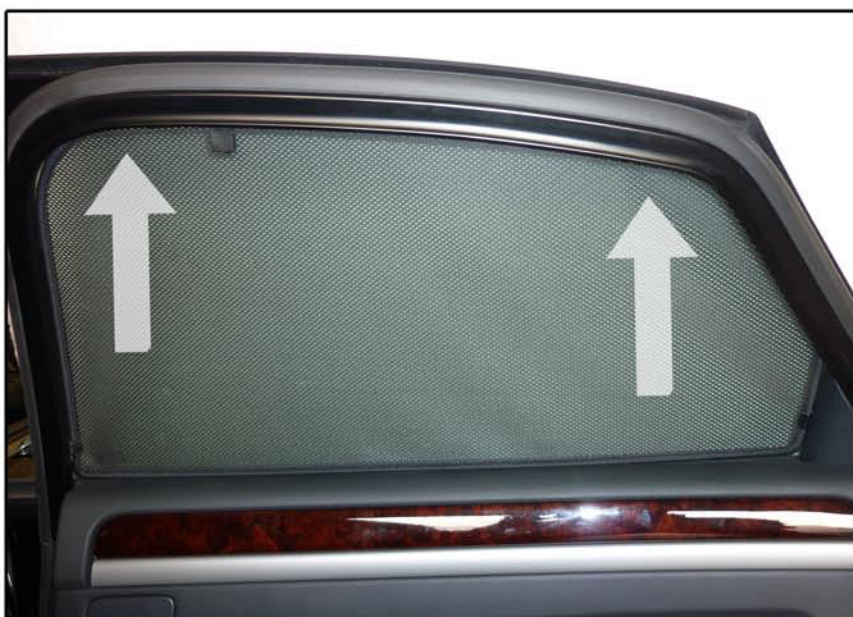

INSTALLATION INSTRUCTIONS

Audi A8 4dr

AU-A8-4-A

COMPONENTS INCLUDED

SHADES

SIDE WINDOWS X2

PORT WINDOWS X2

TAILGATE WINDOW X2

FIXING CLIPS

CL-M08 X6

CL-M12 X6

PROMOTER X1

SIDE SHADE INSTALLATION

SIDE SHADE INSTALLATION

SIDE SHADE INSTALLATION

PORT SHADE INSTALLATION