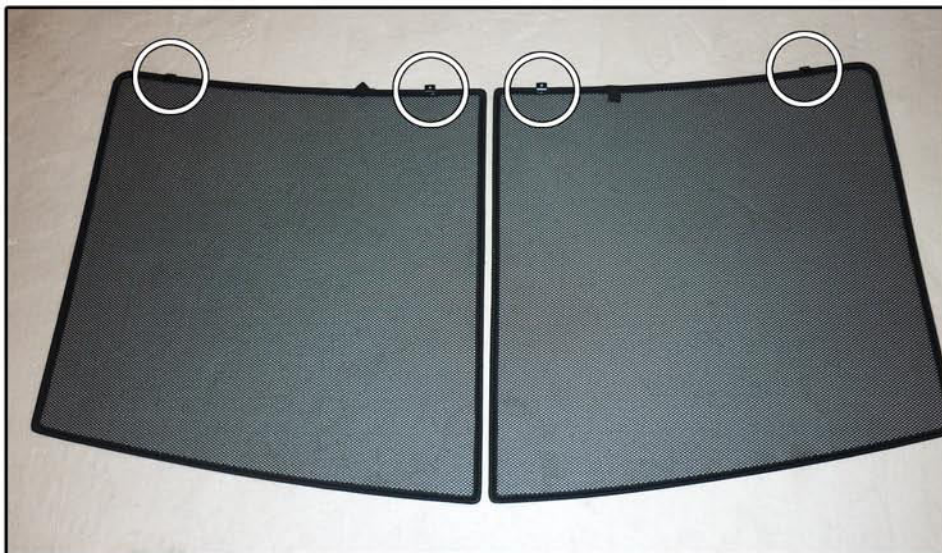

INSTALLATION INSTRUCTIONS

Audi A8 4dr

AU-A8-4-A

COMPONENTS INCLUDED

SHADES

SIDE WINDOWS X2

PORT WINDOWS X2

TAILGATE WINDOW X2

FIXING CLIPS

CL-M08 X6

CL-M12 X6

PROMOTER X1

SIDE SHADE INSTALLATION

SIDE SHADE INSTALLATION

SIDE SHADE INSTALLATION

PORT SHADE INSTALLATION

TAILGATE SHADE INSTALLATION

TAILGATE SHADE INSTALLATION

X2