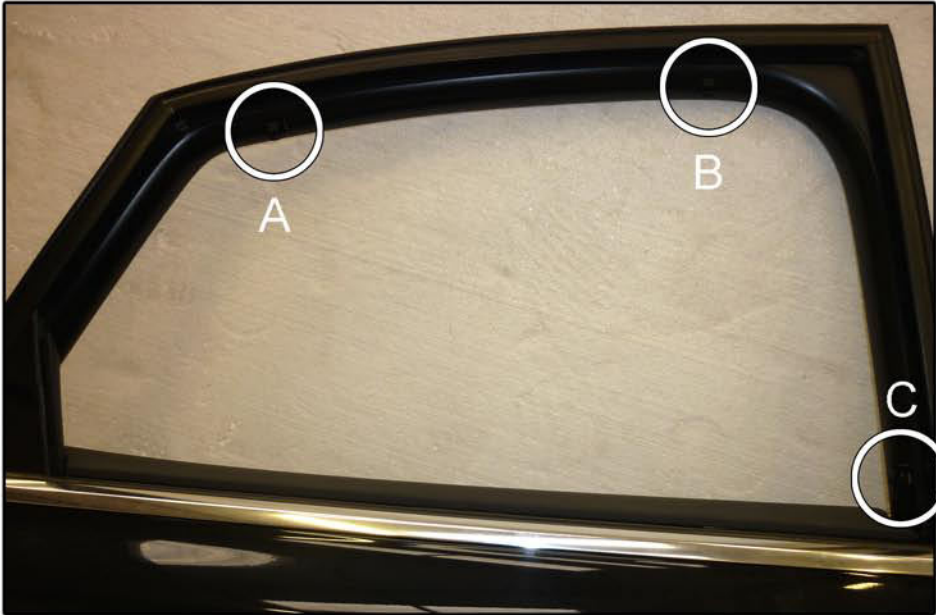

FIXING CLIPS

CL-M08 X6

CL-M12 X6

PROMOTER X1

SIDE SHADE INSTALLATION

SIDE SHADE INSTALLATION

SIDE SHADE INSTALLATION

PORT SHADE INSTALLATION