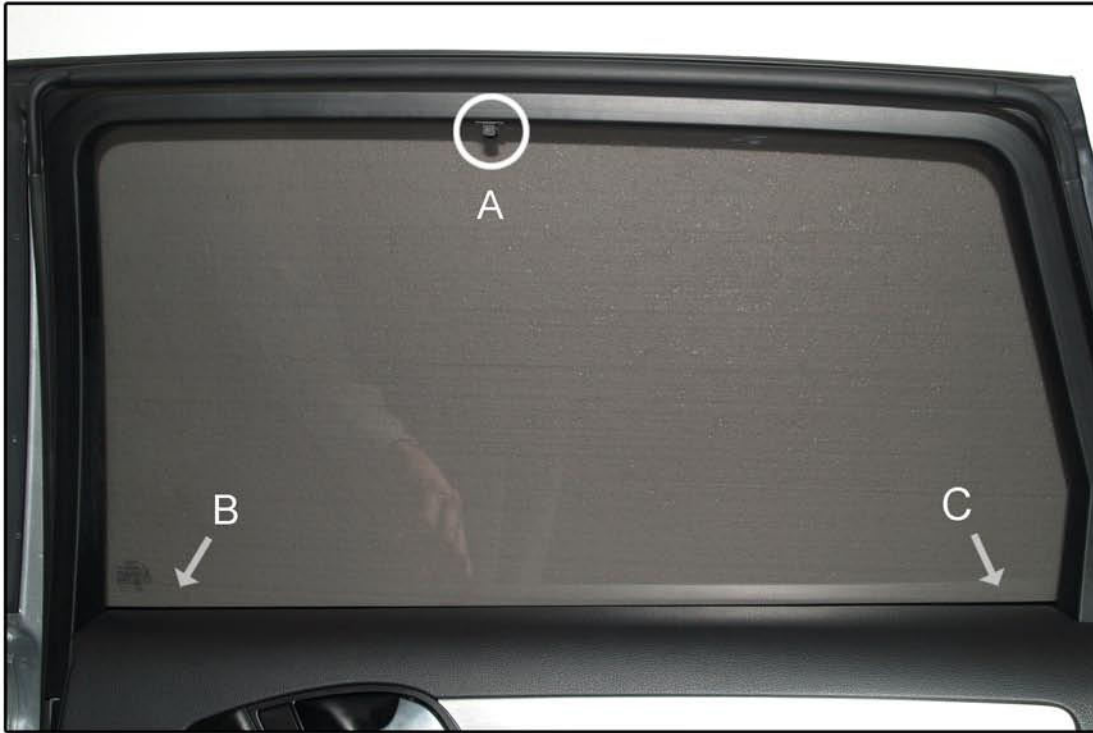

INSTALLATION INSTRUCTIONS

Audi Q7 4x4

AU-Q7-5-A

COMPONENTS INCLUDED

SHADES

SIDE WINDOW X2

TAILGATE WINDOW X1

PORT WINDOW X2

TAILGATE WINDOW X1

FIXING CLIPS

X2

X4

X2

X1

SIDE SHADE INSTALLATION

SIDE SHADE INSTALLATION