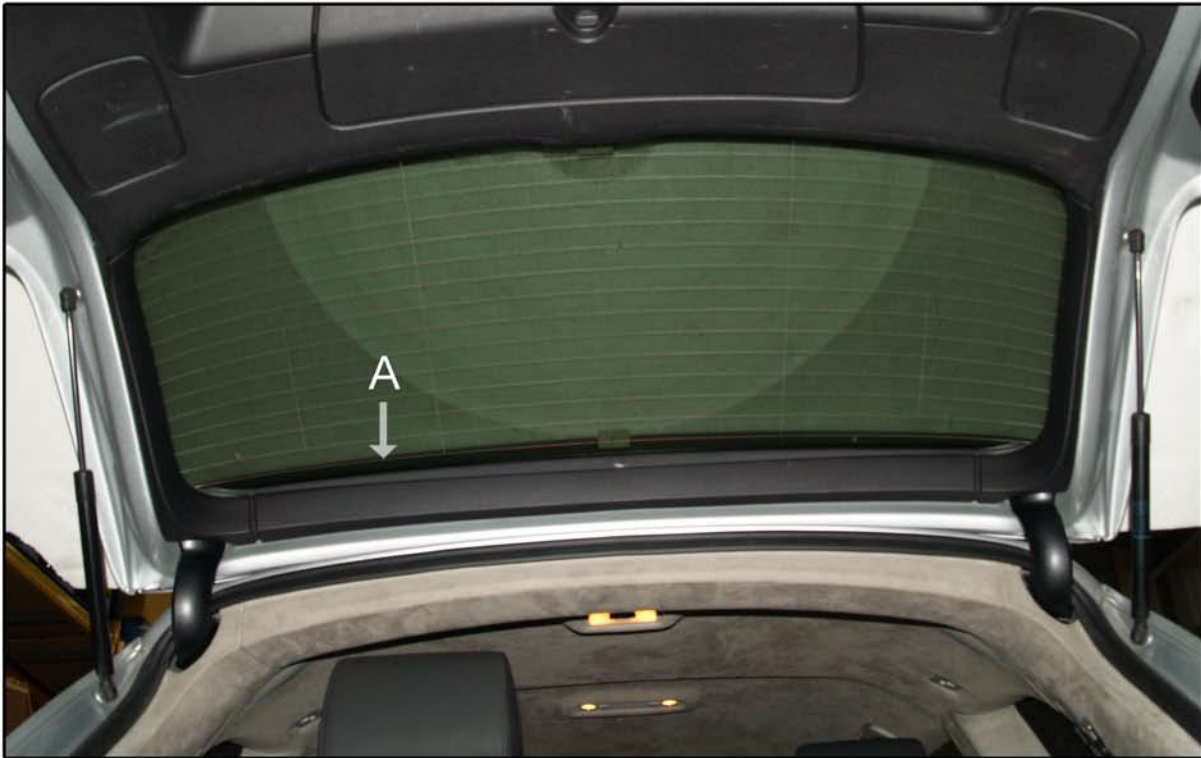

INSTALLATION INSTRUCTIONS

Audi Q7 4x4

AU-Q7-5-A

COMPONENTS INCLUDED

SHADES

SIDE WINDOW X2

TAILGATE WINDOW X1

PORT WINDOW X2

TAILGATE WINDOW X1

FIXING CLIPS

X2

X4

X2

X1

SIDE SHADE INSTALLATION

SIDE SHADE INSTALLATION

SIDE SHADE INSTALLATION

SIDE SHADE INSTALLATION

PORT SHADE INSTALLATION

PORT SHADE INSTALLATION

TAILGATE SHADE INSTALLATION

TAILGATE SHADE INSTALLATION

TAILGATE SHADE INSTALLATION

TAILGATE SHADE INSTALLATION