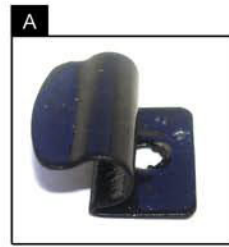

INSTALLATION INSTRUCTIONS

BMW 1 Series 2dr Coupe

BMW-ISER-2-A

COMPONENTS INCLUDED

SHADES

FIXING CLIPS

SIDE SHADE INSTALLATION

SIDE SHADE INSTALLATION

SIDE SHADE INSTALLATION

TAILGATE SHADE INSTALLATION

TAILGATE SHADE INSTALLATION

TAILGATE SHADE INSTALLATION

TAILGATE SHADE INSTALLATION

TAILGATE SHADE INSTALLATION