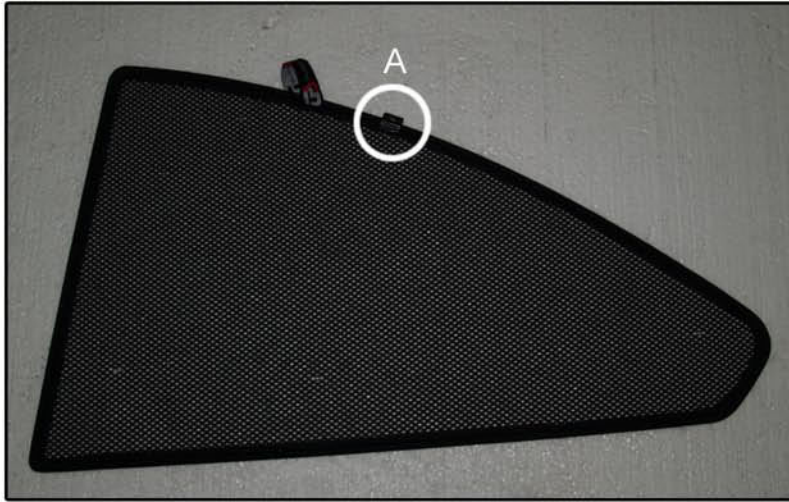

INSTALLATION INSTRUCTIONS

BMW 1 Series 2dr Coupe

BMW-ISER-2-A

COMPONENTS INCLUDED

SHADES

FIXING CLIPS

SIDE SHADE INSTALLATION

SIDE SHADE INSTALLATION