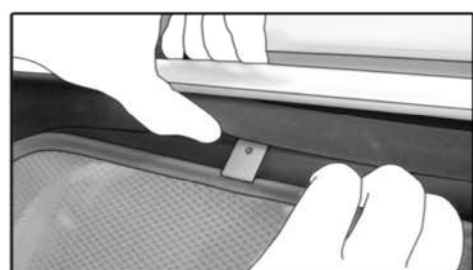

INSTALLATION INSTRUCTIONS

BMW 3 SERIES ESTATE 2013

BMW-3SER-E-C

COMPONENTS INCLUDED

SHADES

FIXING CLIPS

SIDE SHADE INSTALLATION

SIDE SHADE INSTALLATION