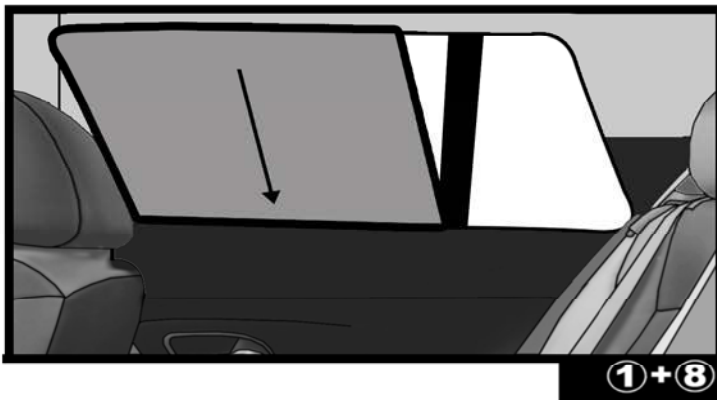

INSTALLATION INSTRUCTIONS

BMW 3 SERIES ESTATE 2013

BMW-3SER-E-C

COMPONENTS INCLUDED

SHADES

FIXING CLIPS

SIDE SHADE INSTALLATION

SIDE SHADE INSTALLATION

QUARTER LIGHT SHADE INSTALLATION

REAR SHADE INSTALLATION

Use Adhesion Promotor