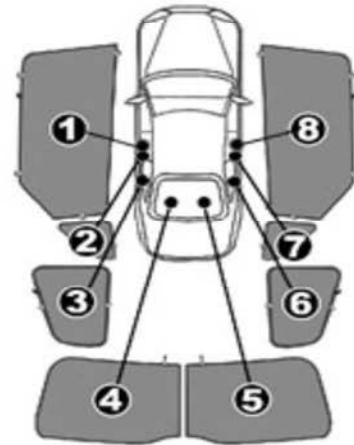

INSTALLATION INSTRUCTIONS

BMW 3 SERIES ESTATE 2013

BMW-3SER-E-C

COMPONENTS INCLUDED

SHADES

FIXING CLIPS

SIDE SHADE INSTALLATION

SIDE SHADE INSTALLATION

QUARTER LIGHT SHADE INSTALLATION

REAR SHADE INSTALLATION

Use Adhesion Promotor