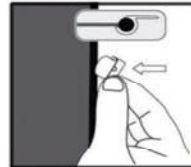

QUARTER LIGHT SHADE INSTALLATION