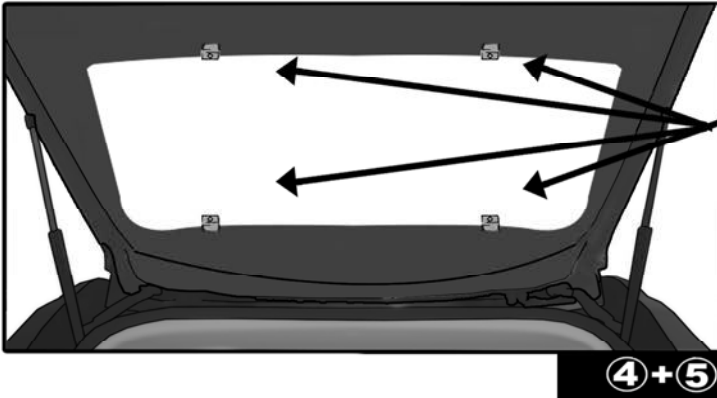

INSTALLATION INSTRUCTIONS

BMW 3 SERIES ESTATE 2013

BMW-3SER-E-C

COMPONENTS INCLUDED

SHADES

FIXING CLIPS

SIDE SHADE INSTALLATION

SIDE SHADE INSTALLATION

QUARTER LIGHT SHADE INSTALLATION

REAR SHADE INSTALLATION

Use Adhesion Promotor