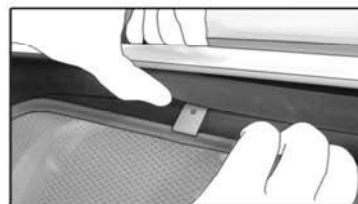

QUARTER LIGHT SHADE INSTALLATION