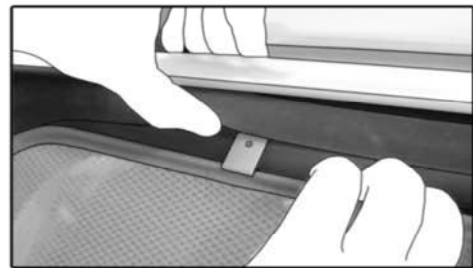

INSTALLATION INSTRUCTIONS

BMW 3 SERIES ESTATE 2013

BMW-3SER-E-C

COMPONENTS INCLUDED

SHADES

FIXING CLIPS

SIDE SHADE INSTALLATION

SIDE SHADE INSTALLATION