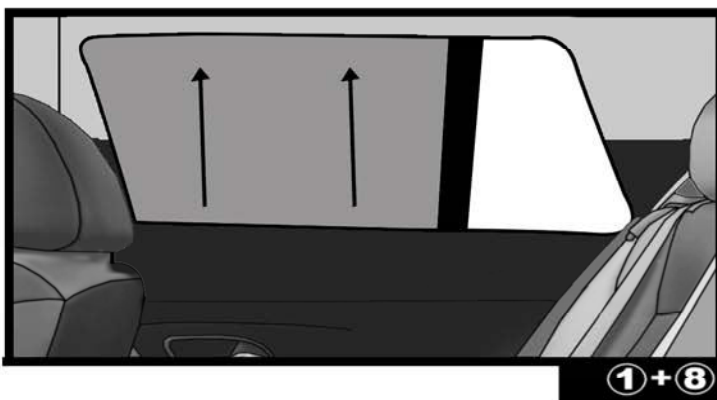

INSTALLATION INSTRUCTIONS

BMW 3 SERIES ESTATE 2013

BMW-3SER-E-C

COMPONENTS INCLUDED

SHADES

FIXING CLIPS

SIDE SHADE INSTALLATION

SIDE SHADE INSTALLATION

QUARTER LIGHT SHADE INSTALLATION

REAR SHADE INSTALLATION

Use Adhesion Promotor