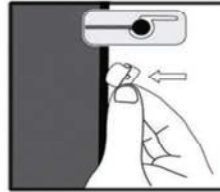

INSTALLATION INSTRUCTIONS

BMW 3 SERIES ESTATE 2013

BMW-3SER-E-C

COMPONENTS INCLUDED

SHADES

FIXING CLIPS

SIDE SHADE INSTALLATION

SIDE SHADE INSTALLATION