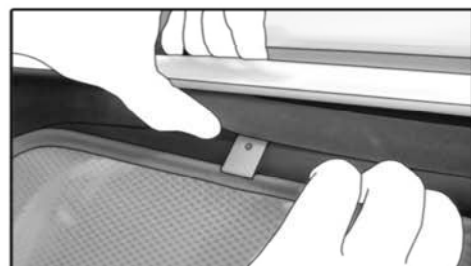

INSTALLATION INSTRUCTIONS

BMW 3 SERIES ESTATE 2013

BMW-3SER-E-C

COMPONENTS INCLUDED

SHADES

FIXING CLIPS

SIDE SHADE INSTALLATION

SIDE SHADE INSTALLATION