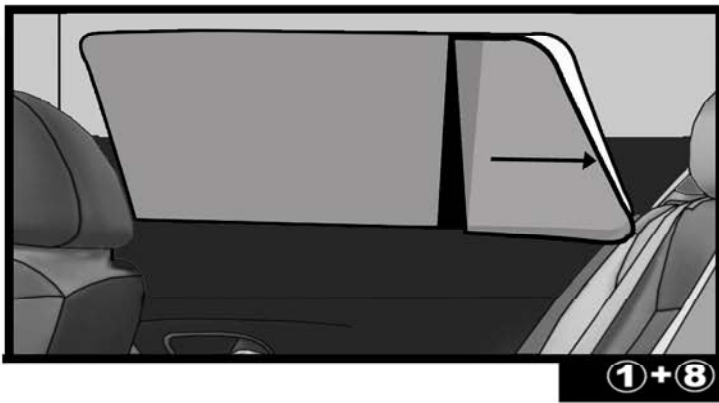

INSTALLATION INSTRUCTIONS

BMW 3 SERIES ESTATE 2013

BMW-3SER-E-C

COMPONENTS INCLUDED

SHADES

FIXING CLIPS

SIDE SHADE INSTALLATION

SIDE SHADE INSTALLATION

QUARTER LIGHT SHADE INSTALLATION

REAR SHADE INSTALLATION

Use Adhesion Promotor