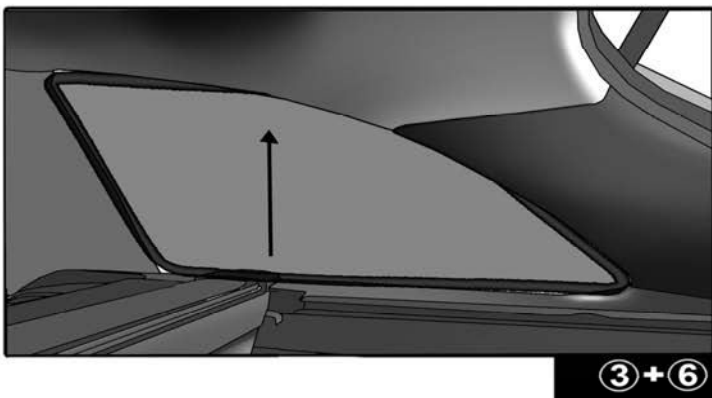

INSTALLATION INSTRUCTIONS

BMW 3 SERIES ESTATE 2013

BMW-3SER-E-C

COMPONENTS INCLUDED

SHADES

FIXING CLIPS

SIDE SHADE INSTALLATION

SIDE SHADE INSTALLATION

QUARTER LIGHT SHADE INSTALLATION

REAR SHADE INSTALLATION

Use Adhesion Promotor