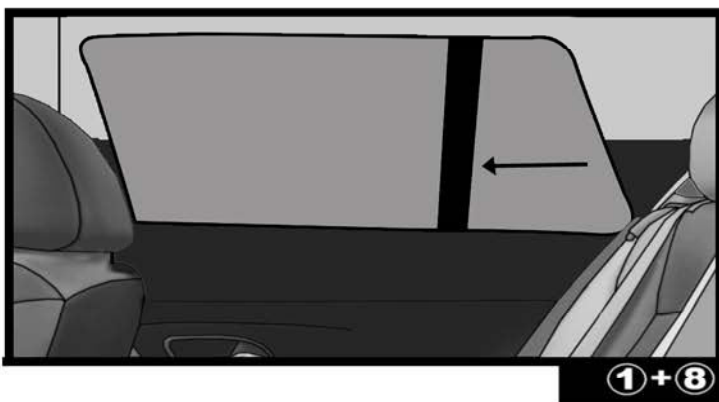

INSTALLATION INSTRUCTIONS

BMW 3 SERIES ESTATE 2013

BMW-3SER-E-C

COMPONENTS INCLUDED

SHADES

FIXING CLIPS

SIDE SHADE INSTALLATION

SIDE SHADE INSTALLATION

QUARTER LIGHT SHADE INSTALLATION

REAR SHADE INSTALLATION

Use Adhesion Promotor