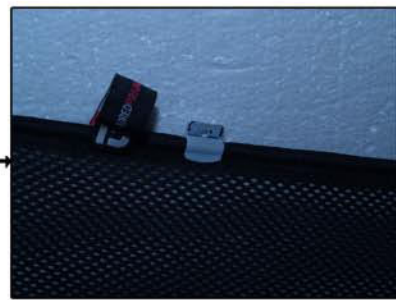

INSTALLATION INSTRUCTIONS

BMW X5 4x4

BMW-X5-5-B

COMPONENTS INCLUDED

SHADES

FIXING CLIPS

SIDE SHADE INSTALLATION

SIDE SHADE INSTALLATION

SIDE SHADE INSTALLATION

PORT SHADE INSTALLATION

TAILGATE SHADE INSTALLATION

TAILGATE SHADE INSTALLATION

TAILGATE SHADE INSTALLATION