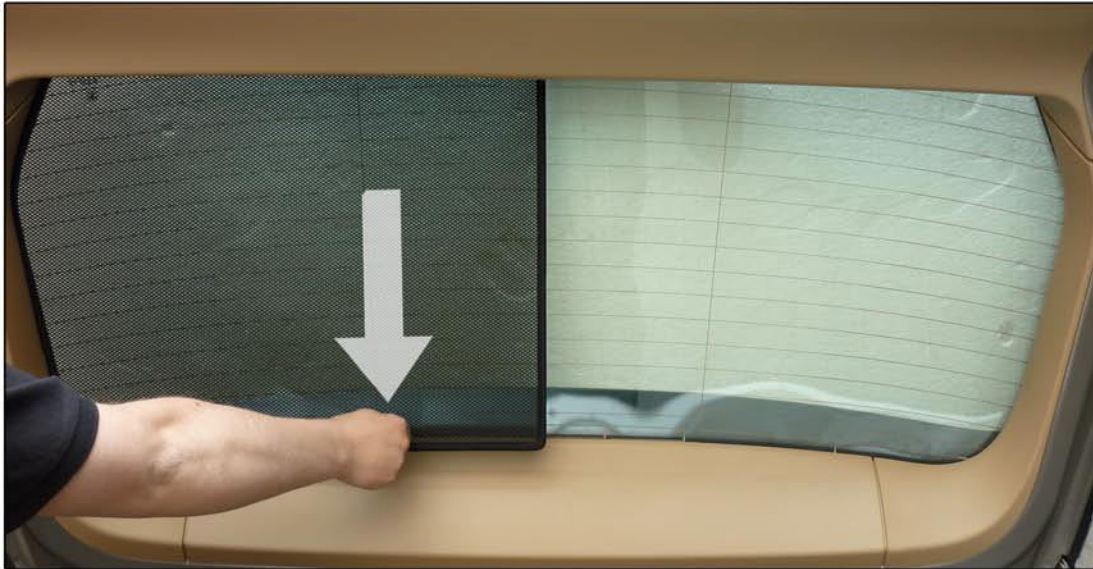

INSTALLATION INSTRUCTIONS

BMW X5 4x4

BMW-X5-5-B

COMPONENTS INCLUDED

SHADES

FIXING CLIPS

SIDE SHADE INSTALLATION

SIDE SHADE INSTALLATION

SIDE SHADE INSTALLATION

PORT SHADE INSTALLATION

TAILGATE SHADE INSTALLATION

TAILGATE SHADE INSTALLATION

TAILGATE SHADE INSTALLATION