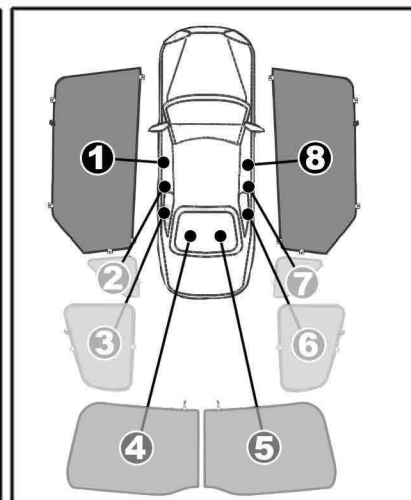

INSTALLATION INSTRUCTIONS

CHEVROLET AVEO 4DR 2011

CHE-AVEO-4-B

COMPONENTS INCLUDED

SHADES

①+⑧

FIXING CLIPS

CL-M05 x4