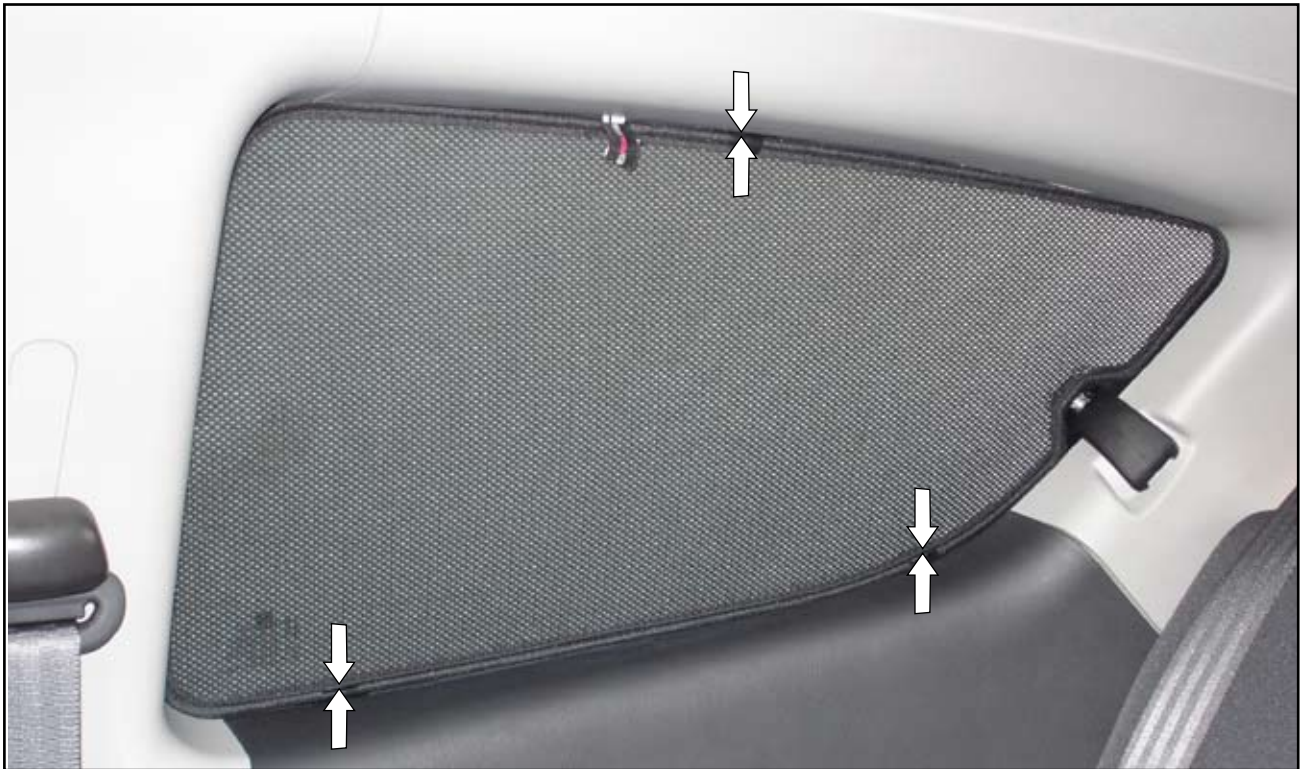

INSTALLATION INSTRUCTIONS

Chevrolet Kalos/Aveo 3dr

CHE-AVEO-3-A

COMPONENTS

SHADES

FIXING CLIPS

ATTENTION

SIDE SHADE INSTALLATION

SIDE SHADE INSTALLATION

SIDE SHADE INSTALLATION

X2

REAR SHADE INSTALLATION

A
X2

B
X1

REAR SHADE INSTALLATION

REAR SHADE INSTALLATION