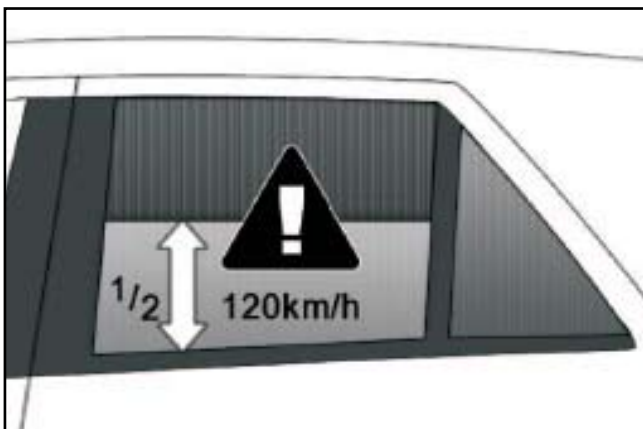

INSTALLATION INSTRUCTIONS

Chevrolet Kalos/Aveo 3dr

CHE-AVEO-3-A

COMPONENTS

SHADES

FIXING CLIPS

ATTENTION

SIDE SHADE INSTALLATION