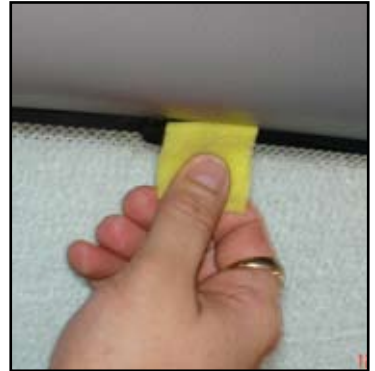

INSTALLATION INSTRUCTIONS

Chevrolet Kalos/Aveo 3dr

CHE-AVEO-3-A

COMPONENTS

SHADES

FIXING CLIPS

ATTENTION

SIDE SHADE INSTALLATION