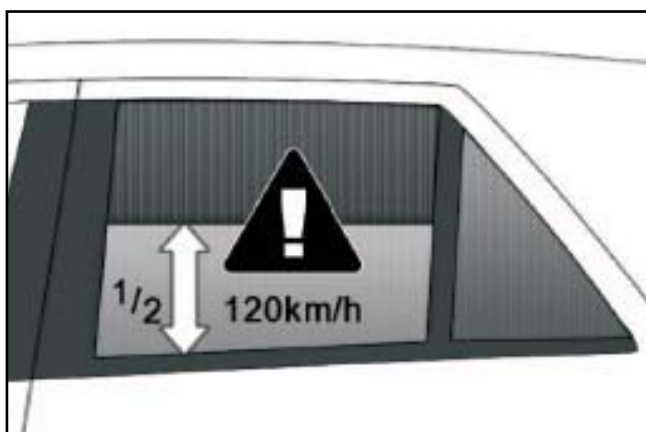

INSTALLATION INSTRUCTIONS

Chevrolet Lacetti/Nubira 5dr

CHE-LACE-5-A

COMPONENTS

SHADES

FIXING CLIPS

ATTENTION

SIDE SHADE INSTALLATION