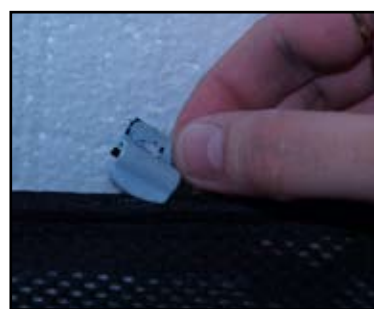

INSTALLATION INSTRUCTIONS

Chevrolet Lacetti/Nubira 5dr

CHE-LACE-5-A

COMPONENTS

SHADES

FIXING CLIPS

ATTENTION

SIDE SHADE INSTALLATION