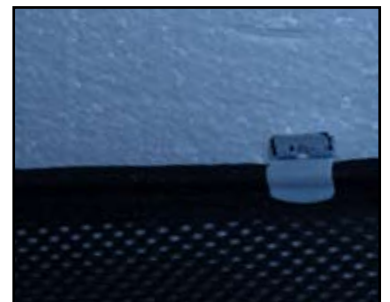

REAR SHADE INSTALLATION