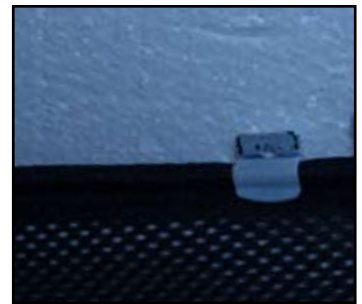

INSTALLATION INSTRUCTIONS

Chevrolet Lacetti/Nubira Wagon

CHE-LACE-E-A

COMPONENTS

SHADES

FIXING CLIPS

ATTENTION

SIDE SHADE INSTALLATION

X2

SIDE SHADE INSTALLATION

SIDE SHADE INSTALLATION

LOAD AREA SHADE INSTALLATION

X2

LOAD AREA SHADE INSTALLATION

REAR SHADE INSTALLATION

X2