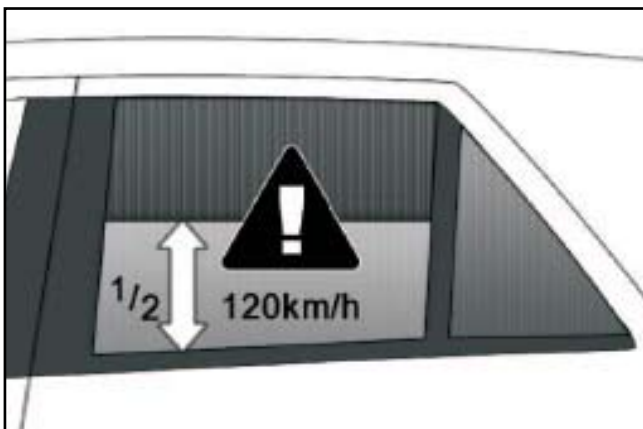

INSTALLATION INSTRUCTIONS

Chevrolet Lacetti/Nubira Wagon

CHE-LACE-E-A

COMPONENTS

SHADES

FIXING CLIPS

ATTENTION

SIDE SHADE INSTALLATION