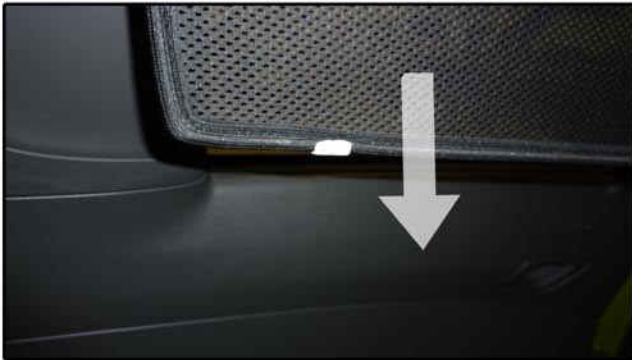

SIDE SHADE INSTALLATION