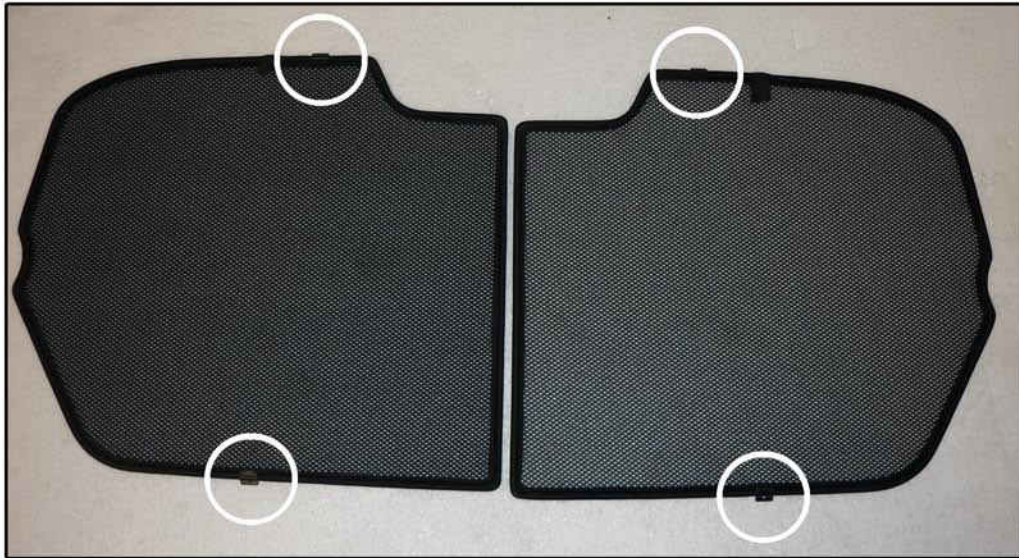

INSTALLATION INSTRUCTIONS

Chevrolet Spark 5dr

CHE-SPAR-5-A

COMPONENTS INCLUDED

SHADES

FIXING CLIPS

SIDE SHADE INSTALLATION

SIDE SHADE INSTALLATION

SIDE SHADE INSTALLATION

SIDE SHADE INSTALLATION

TAILGATE SHADE INSTALLATION

TAILGATE SHADE INSTALLATION

TAILGATE SHADE INSTALLATION

TAILGATE SHADE INSTALLATION