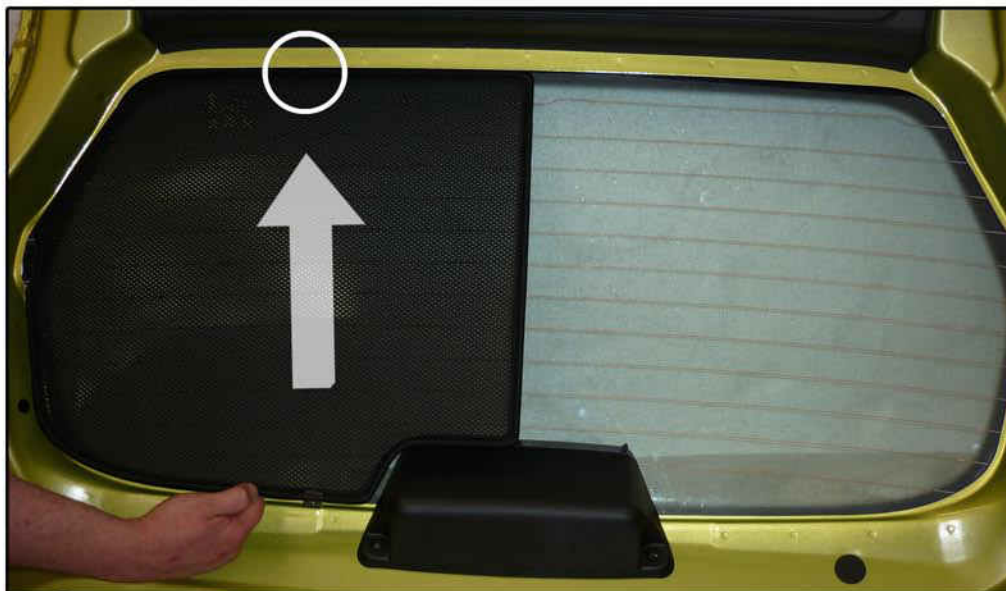

INSTALLATION INSTRUCTIONS

Chevrolet Spark 5dr

CHE-SPAR-5-A

COMPONENTS INCLUDED

SHADES

FIXING CLIPS

SIDE SHADE INSTALLATION

SIDE SHADE INSTALLATION

SIDE SHADE INSTALLATION

SIDE SHADE INSTALLATION

TAILGATE SHADE INSTALLATION

TAILGATE SHADE INSTALLATION

TAILGATE SHADE INSTALLATION

TAILGATE SHADE INSTALLATION