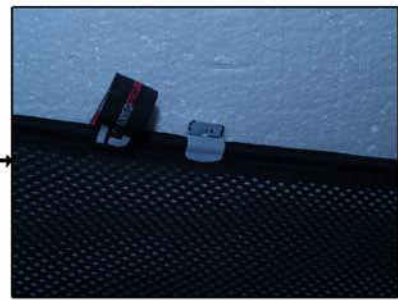

INSTALLATION INSTRUCTIONS

Chevrolet Spark 5dr

CHE-SPAR-5-A

COMPONENTS INCLUDED

SHADES

FIXING CLIPS

SIDE SHADE INSTALLATION

SIDE SHADE INSTALLATION

SIDE SHADE INSTALLATION

SIDE SHADE INSTALLATION

TAILGATE SHADE INSTALLATION

TAILGATE SHADE INSTALLATION

TAILGATE SHADE INSTALLATION

TAILGATE SHADE INSTALLATION