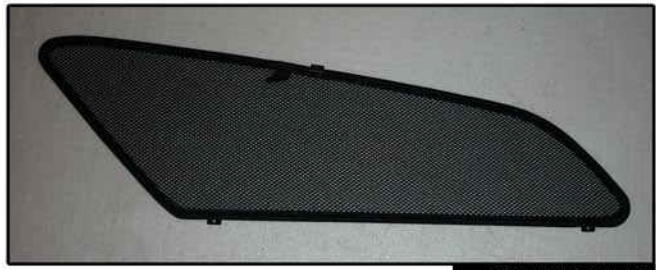

# INSTALLATION INSTRUCTIONS

Chrysler 300c SW Estate

CHR-300-E-A

## COMPONENTS INCLUDED

### SHADES

SIDE WINDOW X2

PORT WINDOW X2

TAILGATE WINDOW X2