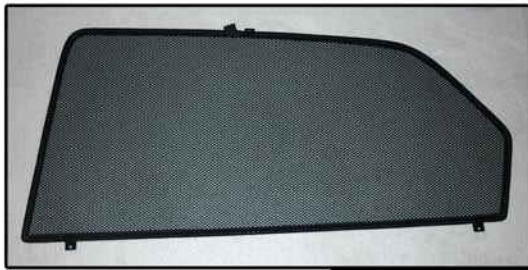

# INSTALLATION INSTRUCTIONS

Chrysler 300c SW Estate

CHR-300-E-A

## COMPONENTS INCLUDED

### SHADES

SIDE WINDOW X2

PORT WINDOW X2

TAILGATE WINDOW X2