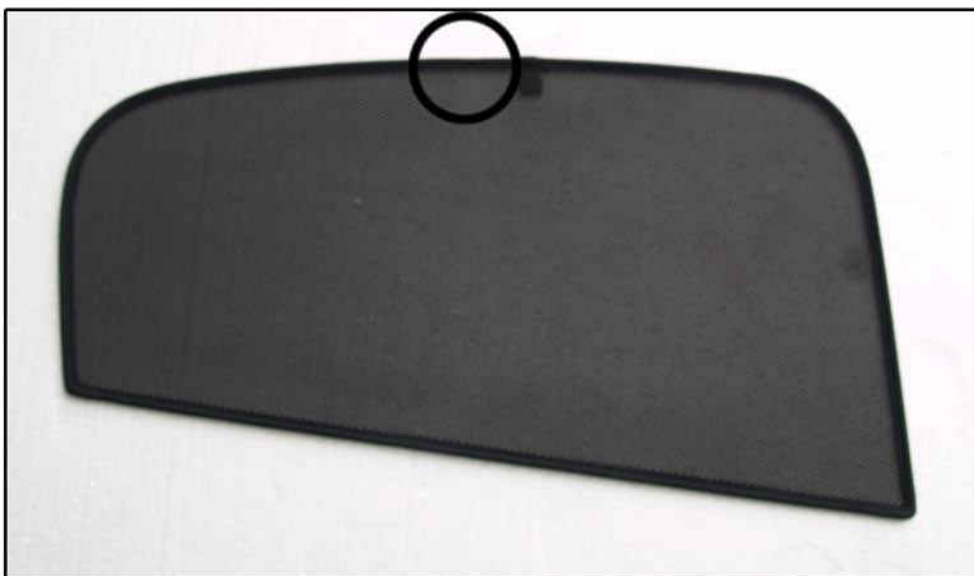

INSTALLATION INSTRUCTIONS

Citroen C5 4dr

CIT-C5-4-B

COMPONENTS INCLUDED

SHADES

SIDE WINDOWS X2

PORT WINDOWS X2

TAILGATE WINDOW X2

FIXING CLIPS

X4

X4

X2

SIDE SHADE INSTALLATION

SIDE SHADE INSTALLATION

SIDE SHADE INSTALLATION

SIDE SHADE INSTALLATION