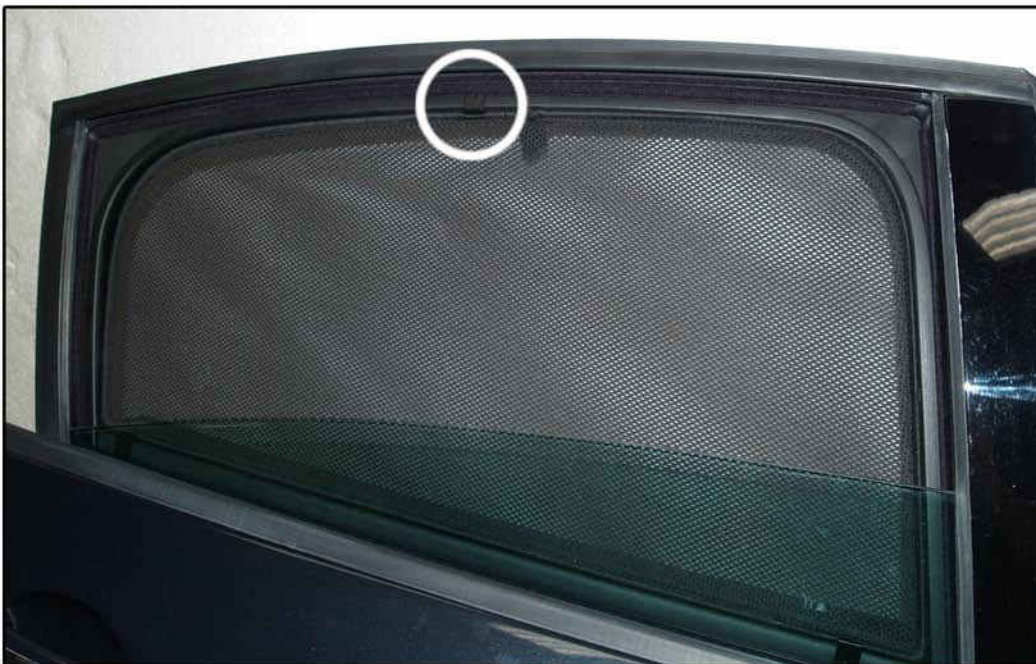

INSTALLATION INSTRUCTIONS

Citroen C5 4dr

CIT-C5-4-B

COMPONENTS INCLUDED

SHADES

SIDE WINDOWS X2

PORT WINDOWS X2

TAILGATE WINDOW X2

FIXING CLIPS

X4

X4

X2

SIDE SHADE INSTALLATION

SIDE SHADE INSTALLATION

SIDE SHADE INSTALLATION

SIDE SHADE INSTALLATION