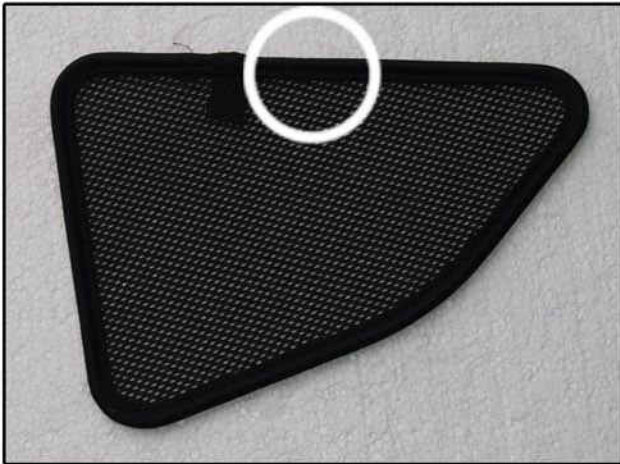

INSTALLATION INSTRUCTIONS

Citroen C5 4dr

CIT-C5-4-B

COMPONENTS INCLUDED

SHADES

SIDE WINDOWS X2

PORT WINDOWS X2

TAILGATE WINDOW X2

FIXING CLIPS

X4

X4

X2

SIDE SHADE INSTALLATION

SIDE SHADE INSTALLATION

SIDE SHADE INSTALLATION

SIDE SHADE INSTALLATION

PORT SHADE INSTALLATION

PORT SHADE INSTALLATION

TAILGATE SHADE INSTALLATION

TAILGATE SHADE INSTALLATION

X2