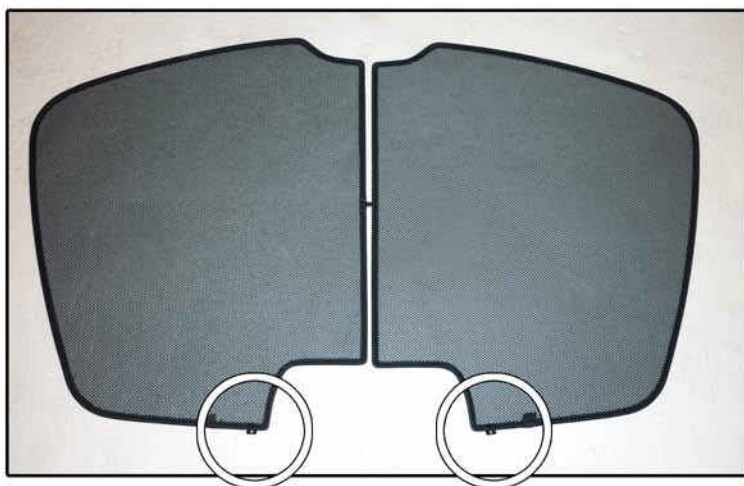

INSTALLATION INSTRUCTIONS

Citroen C5 5dr

CIT-C5-5-A

COMPONENTS INCLUDED

SHADES

FIXING CLIPS

SIDE SHADE INSTALLATION

SIDE SHADE INSTALLATION

SIDE SHADE INSTALLATION

PORT SHADE INSTALLATION

TAILGATE SHADE INSTALLATION

TAILGATE SHADE INSTALLATION

TAILGATE SHADE INSTALLATION