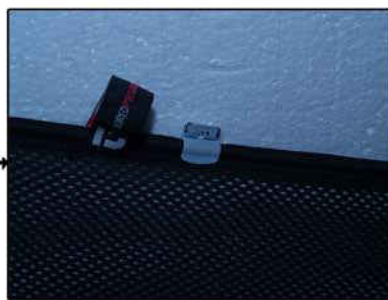

INSTALLATION INSTRUCTIONS

Citroen C5 5dr

CIT-C5-5-A

COMPONENTS INCLUDED

SHADES

FIXING CLIPS

SIDE SHADE INSTALLATION

SIDE SHADE INSTALLATION

SIDE SHADE INSTALLATION

PORT SHADE INSTALLATION

TAILGATE SHADE INSTALLATION

TAILGATE SHADE INSTALLATION

TAILGATE SHADE INSTALLATION