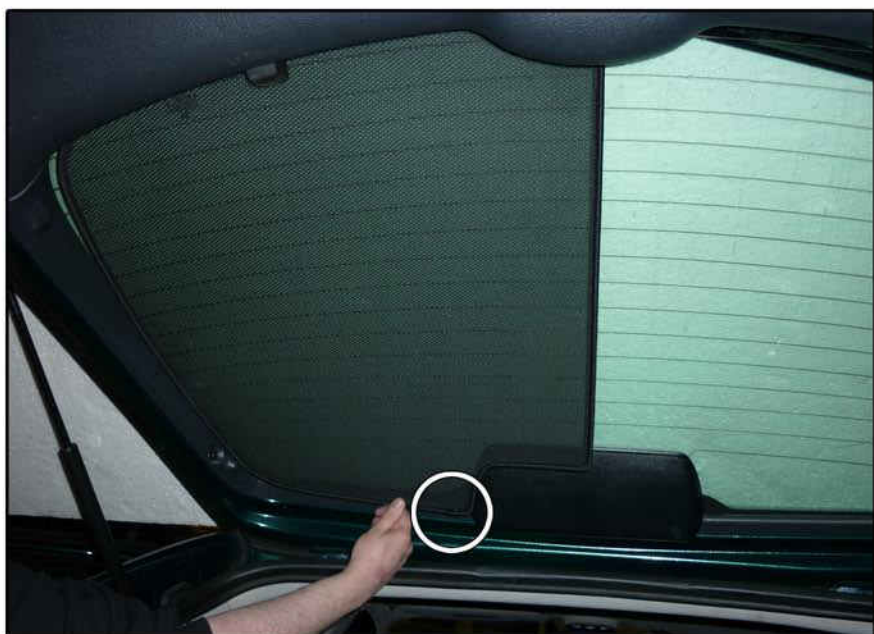

INSTALLATION INSTRUCTIONS

Citroen C5 5dr

CIT-C5-5-A

COMPONENTS INCLUDED

SHADES

FIXING CLIPS

SIDE SHADE INSTALLATION

SIDE SHADE INSTALLATION

SIDE SHADE INSTALLATION

PORT SHADE INSTALLATION

TAILGATE SHADE INSTALLATION

TAILGATE SHADE INSTALLATION

TAILGATE SHADE INSTALLATION