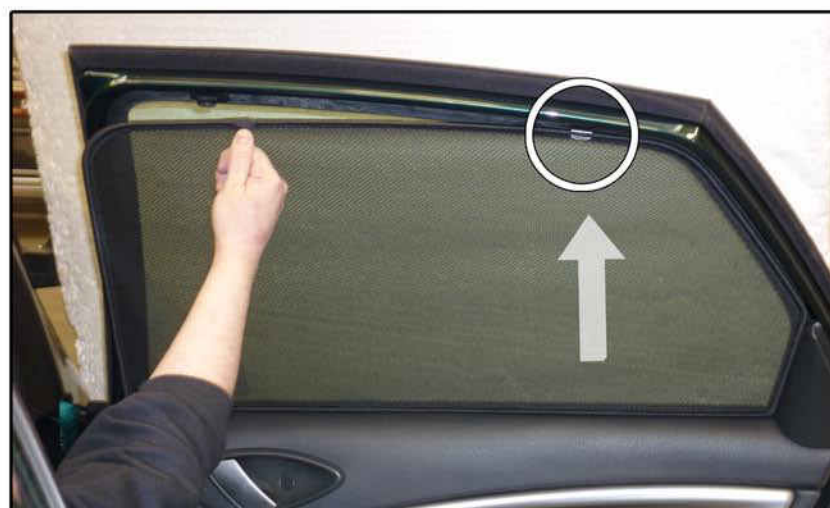

INSTALLATION INSTRUCTIONS

Citroen C5 5dr

CIT-C5-5-A

COMPONENTS INCLUDED

SHADES

FIXING CLIPS

SIDE SHADE INSTALLATION

SIDE SHADE INSTALLATION

SIDE SHADE INSTALLATION

PORT SHADE INSTALLATION

TAILGATE SHADE INSTALLATION

TAILGATE SHADE INSTALLATION

TAILGATE SHADE INSTALLATION