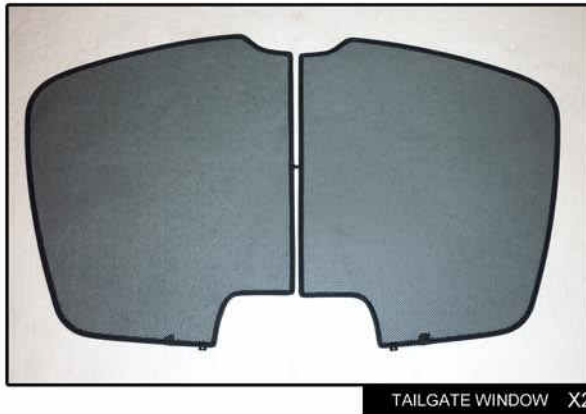

INSTALLATION INSTRUCTIONS

Citroen C5 5dr

CIT-C5-5-A

COMPONENTS INCLUDED

SHADES

FIXING CLIPS

SIDE SHADE INSTALLATION

SIDE SHADE INSTALLATION

SIDE SHADE INSTALLATION

PORT SHADE INSTALLATION

TAILGATE SHADE INSTALLATION

TAILGATE SHADE INSTALLATION

TAILGATE SHADE INSTALLATION