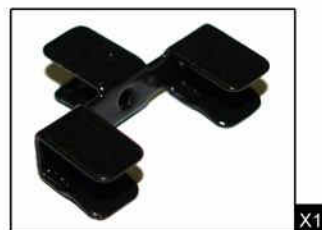

INSTALLATION INSTRUCTIONS

Citroen C5 5dr

CIT-C5-5-A

COMPONENTS INCLUDED

SHADES

FIXING CLIPS

SIDE SHADE INSTALLATION

SIDE SHADE INSTALLATION

SIDE SHADE INSTALLATION

PORT SHADE INSTALLATION

TAILGATE SHADE INSTALLATION

TAILGATE SHADE INSTALLATION

TAILGATE SHADE INSTALLATION