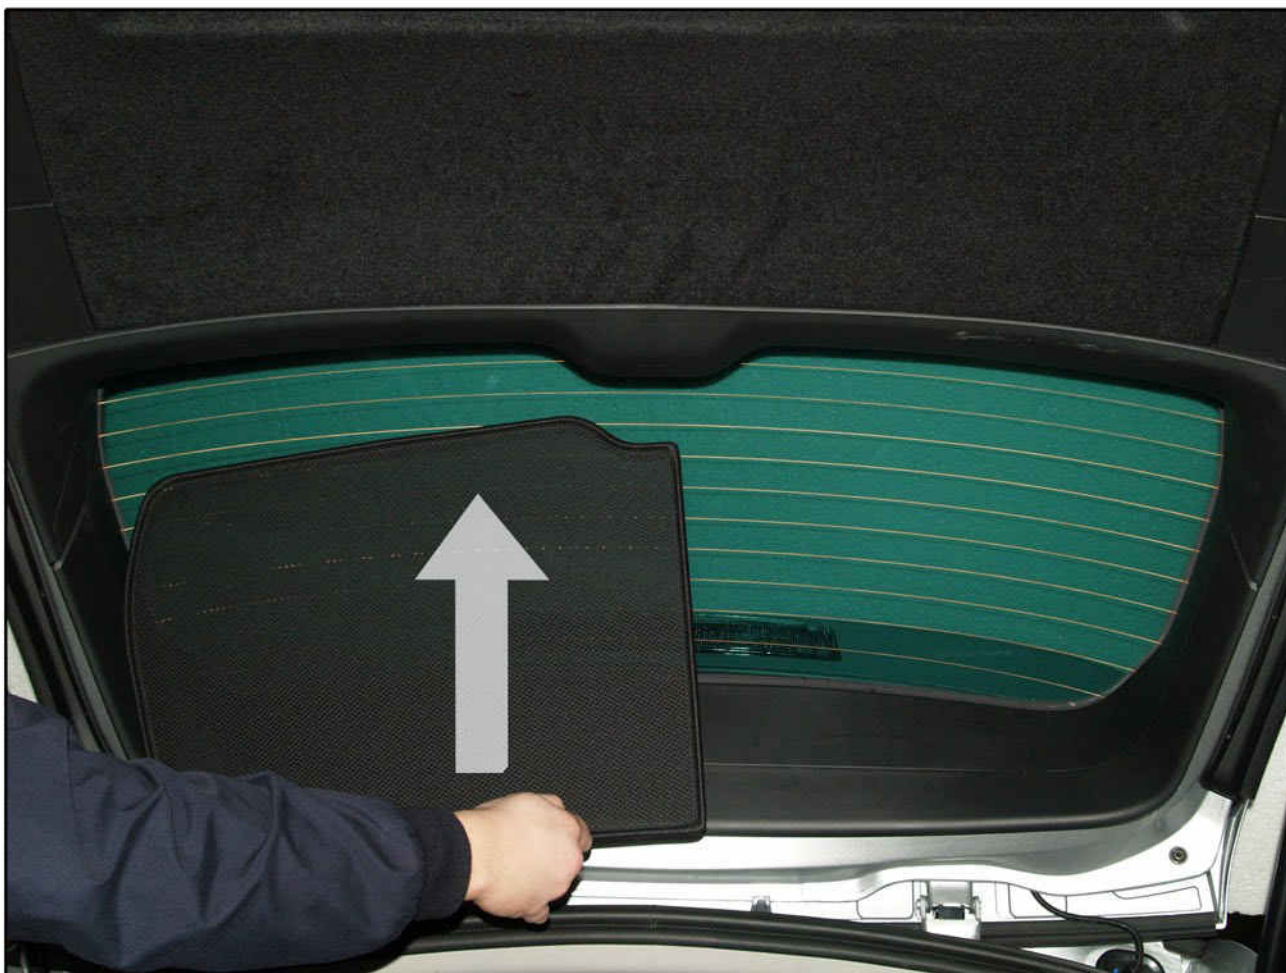

TAILGATE SHADE INSTALLATION

X2