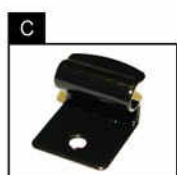

INSTALLATION INSTRUCTIONS

Citroen C5 Estate

CIT-C5-E-B

COMPONENTS INCLUDED

SHADES

SIDE WINDOW X2

TAILGATE WINDOW X2

PORT WINDOW X2

FIXING CLIPS

X2

X2

X4

X1

SIDE SHADE INSTALLATION

SIDE SHADE INSTALLATION

PORT SHADE INSTALLATION