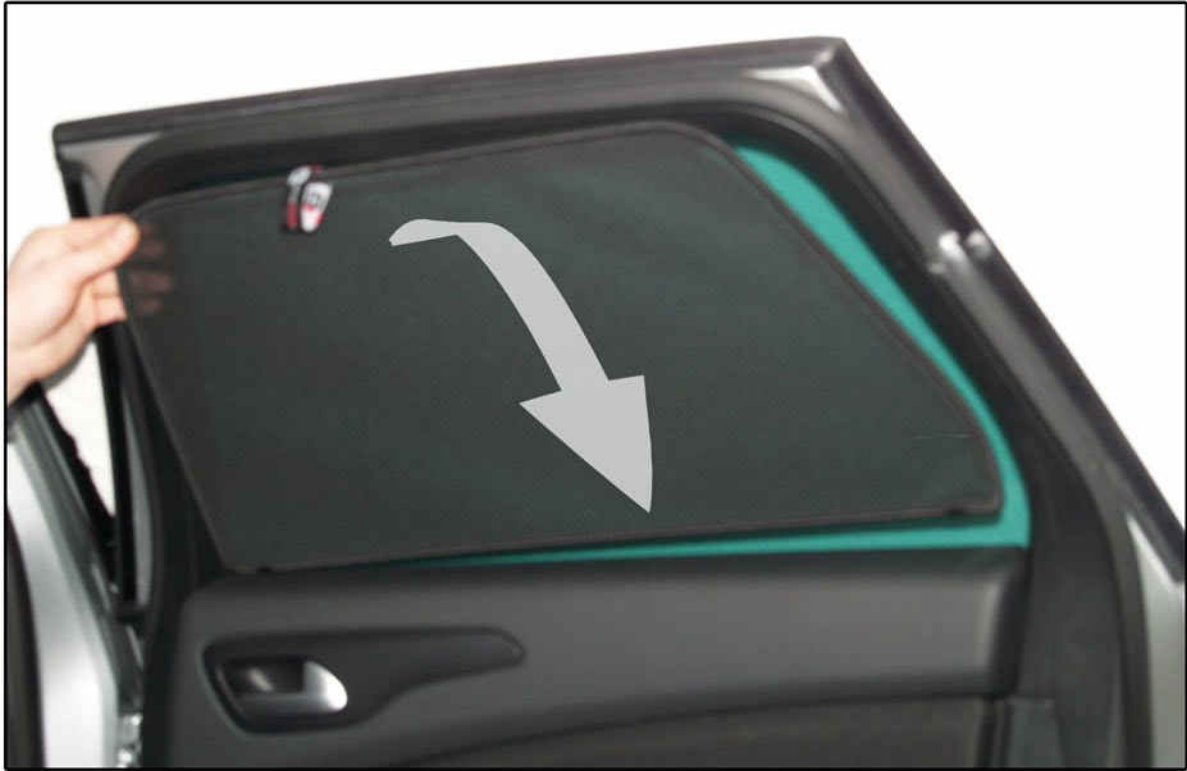

INSTALLATION INSTRUCTIONS

Citroen C5 Estate

CIT-C5-E-B

COMPONENTS INCLUDED

SHADES

SIDE WINDOW X2

TAILGATE WINDOW X2

PORT WINDOW X2

FIXING CLIPS

X2

X2

X4

X1

SIDE SHADE INSTALLATION

SIDE SHADE INSTALLATION

PORT SHADE INSTALLATION