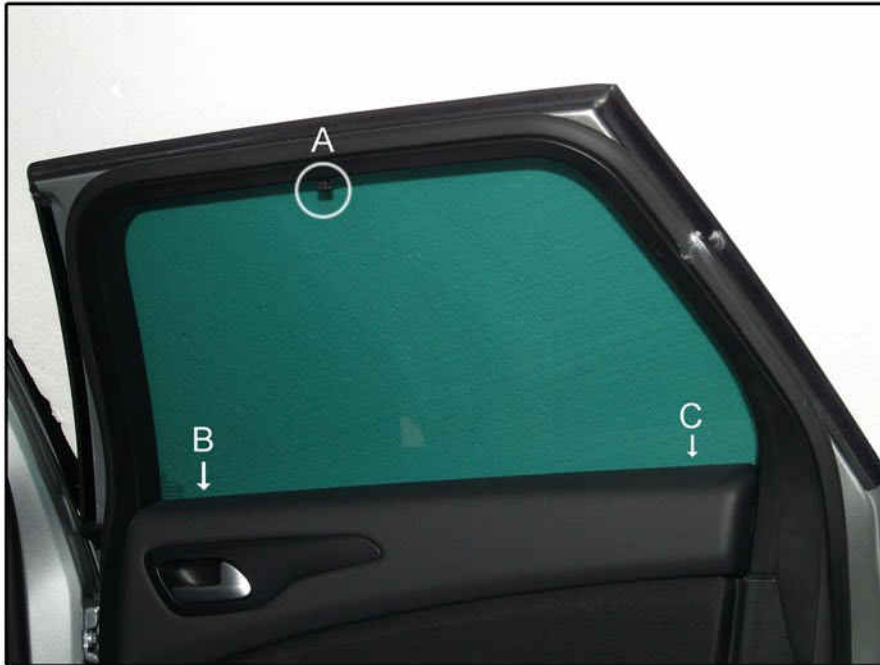

INSTALLATION INSTRUCTIONS

Citroen C5 Estate

CIT-C5-E-B

COMPONENTS INCLUDED

SHADES

SIDE WINDOW X2

TAILGATE WINDOW X2

PORT WINDOW X2

FIXING CLIPS

X2

X2

X4

X1

SIDE SHADE INSTALLATION

SIDE SHADE INSTALLATION

PORT SHADE INSTALLATION

PORT SHADE INSTALLATION

TAILGATE SHADE INSTALLATION

X2

TAILGATE SHADE INSTALLATION

TAILGATE SHADE INSTALLATION