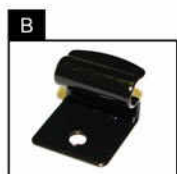

INSTALLATION INSTRUCTIONS

Citroen C5 Estate

CIT-C5-E-B

COMPONENTS INCLUDED

SHADES

SIDE WINDOW X2

TAILGATE WINDOW X2

PORT WINDOW X2

FIXING CLIPS

X2

X2

X4

X1

SIDE SHADE INSTALLATION

SIDE SHADE INSTALLATION

PORT SHADE INSTALLATION