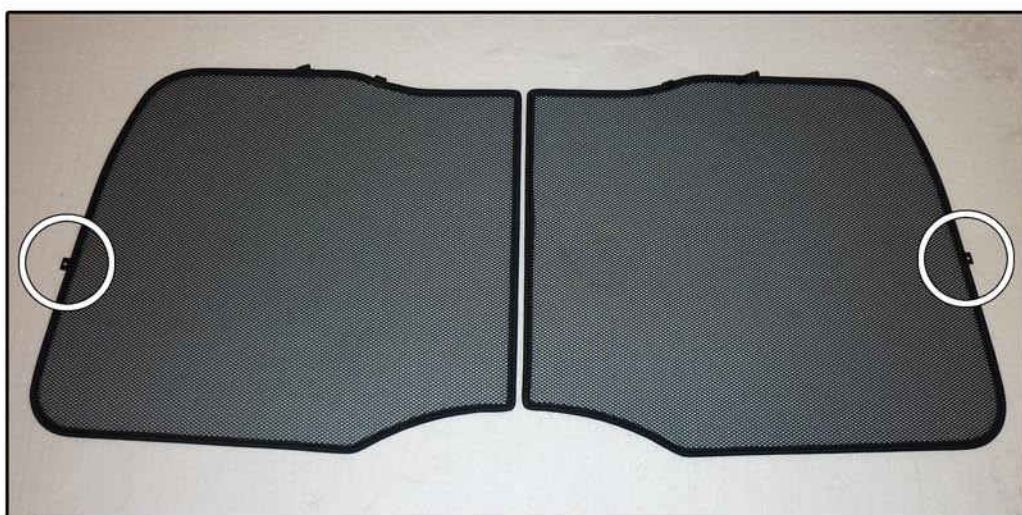

INSTALLATION INSTRUCTIONS

Citroen C8 5dr

CIT-C8-5-A

COMPONENTS INCLUDED

SHADES

FIXING CLIPS

SIDE SHADE INSTALLATION

SIDE SHADE INSTALLATION

SIDE SHADE INSTALLATION

PORT SHADE INSTALLATION

PORT SHADE INSTALLATION

PORT SHADE INSTALLATION

TAILGATE SHADE INSTALLATION

TAILGATE SHADE INSTALLATION

TAILGATE SHADE INSTALLATION

X2