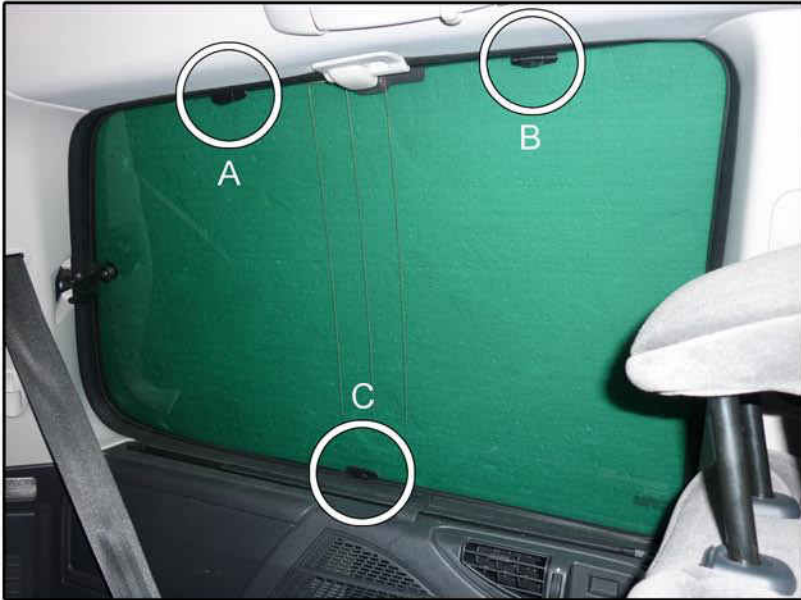

INSTALLATION INSTRUCTIONS

Citroen C8 5dr

CIT-C8-5-A

COMPONENTS INCLUDED

SHADES

FIXING CLIPS

SIDE SHADE INSTALLATION

SIDE SHADE INSTALLATION

SIDE SHADE INSTALLATION

PORT SHADE INSTALLATION

PORT SHADE INSTALLATION

PORT SHADE INSTALLATION

TAILGATE SHADE INSTALLATION

TAILGATE SHADE INSTALLATION

TAILGATE SHADE INSTALLATION

X2