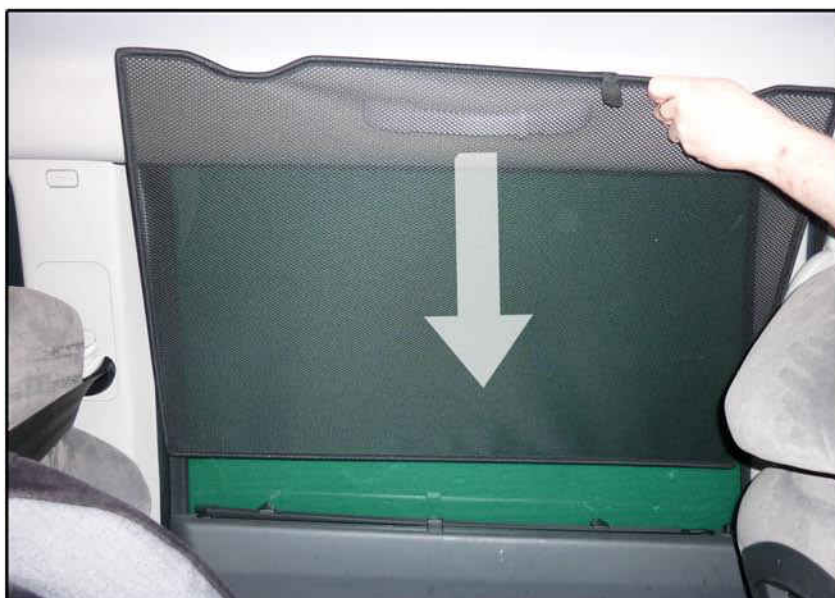

INSTALLATION INSTRUCTIONS

Citroen C8 5dr

CIT-C8-5-A

COMPONENTS INCLUDED

SHADES

FIXING CLIPS

SIDE SHADE INSTALLATION

SIDE SHADE INSTALLATION

SIDE SHADE INSTALLATION

PORT SHADE INSTALLATION

PORT SHADE INSTALLATION

PORT SHADE INSTALLATION

TAILGATE SHADE INSTALLATION

TAILGATE SHADE INSTALLATION

TAILGATE SHADE INSTALLATION

X2