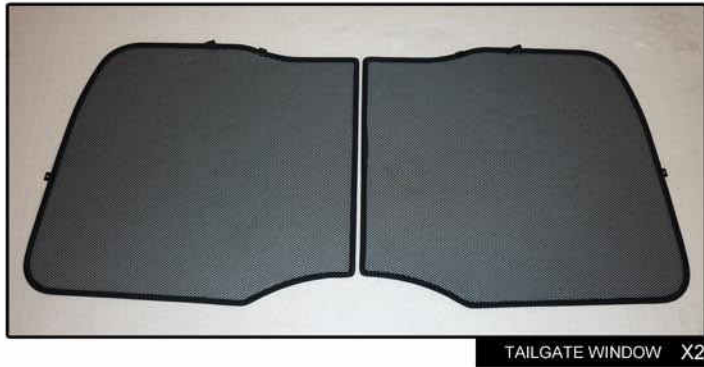

INSTALLATION INSTRUCTIONS

Citroen C8 5dr

CIT-C8-5-A

COMPONENTS INCLUDED

SHADES

FIXING CLIPS

SIDE SHADE INSTALLATION

SIDE SHADE INSTALLATION

SIDE SHADE INSTALLATION

PORT SHADE INSTALLATION

PORT SHADE INSTALLATION

PORT SHADE INSTALLATION

TAILGATE SHADE INSTALLATION

TAILGATE SHADE INSTALLATION

TAILGATE SHADE INSTALLATION

X2