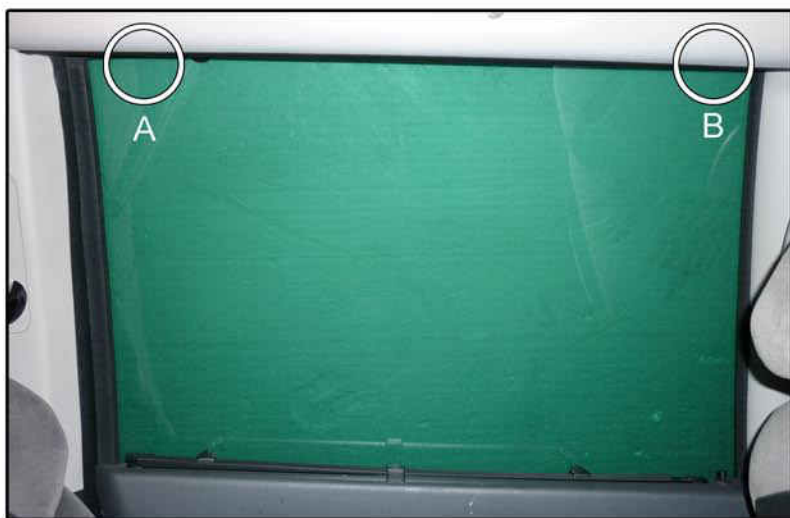

INSTALLATION INSTRUCTIONS

Citroen C8 5dr

CIT-C8-5-A

COMPONENTS INCLUDED

SHADES

FIXING CLIPS

SIDE SHADE INSTALLATION

SIDE SHADE INSTALLATION

SIDE SHADE INSTALLATION

PORT SHADE INSTALLATION

PORT SHADE INSTALLATION

PORT SHADE INSTALLATION

TAILGATE SHADE INSTALLATION

TAILGATE SHADE INSTALLATION

TAILGATE SHADE INSTALLATION

X2