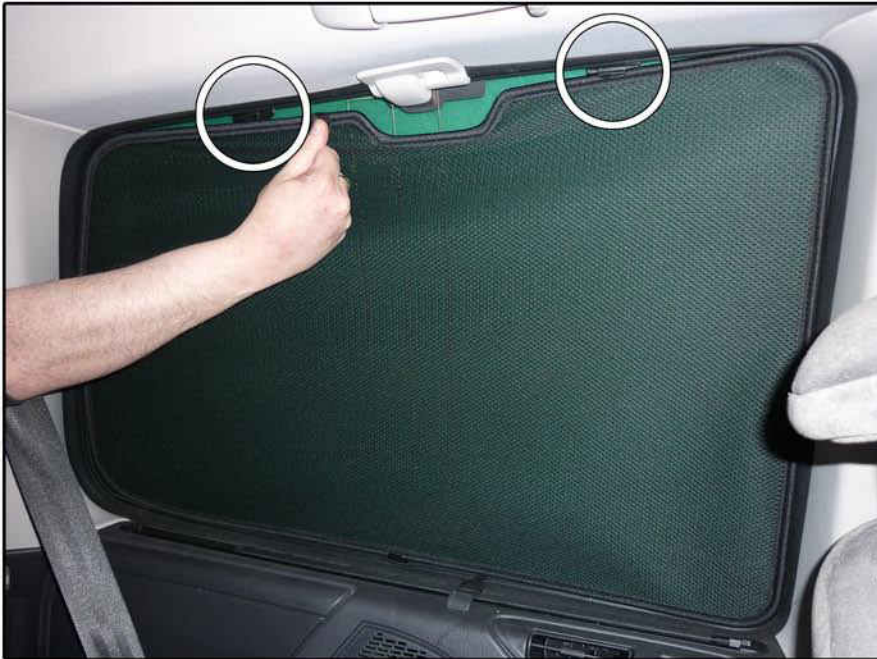

INSTALLATION INSTRUCTIONS

Citroen C8 5dr

CIT-C8-5-A

COMPONENTS INCLUDED

SHADES

FIXING CLIPS

SIDE SHADE INSTALLATION

SIDE SHADE INSTALLATION

SIDE SHADE INSTALLATION

PORT SHADE INSTALLATION

PORT SHADE INSTALLATION

PORT SHADE INSTALLATION

TAILGATE SHADE INSTALLATION

TAILGATE SHADE INSTALLATION

TAILGATE SHADE INSTALLATION

X2