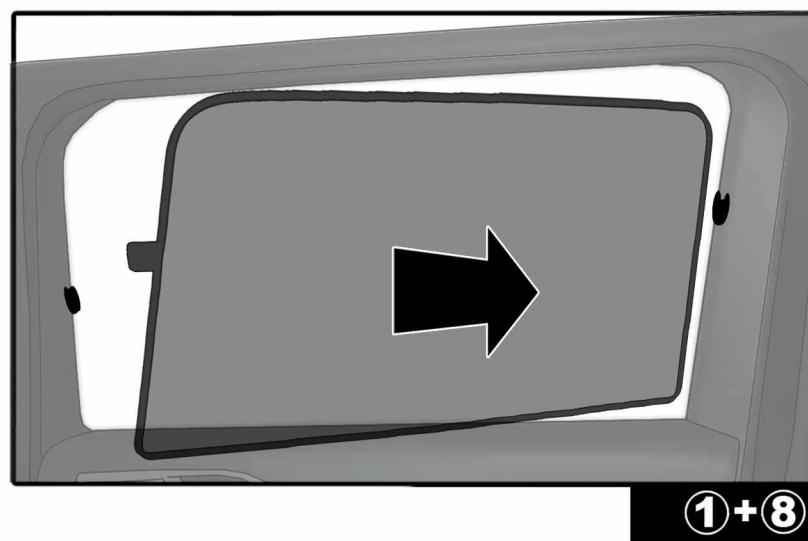

FIXING CLIPS

CL-M02 x4

CL-M05 x4

SIDE SHADE INSTALLATION

SIDE PORT INSTALLATION

REAR SHADE INSTALLATION

④+⑤

④+⑤