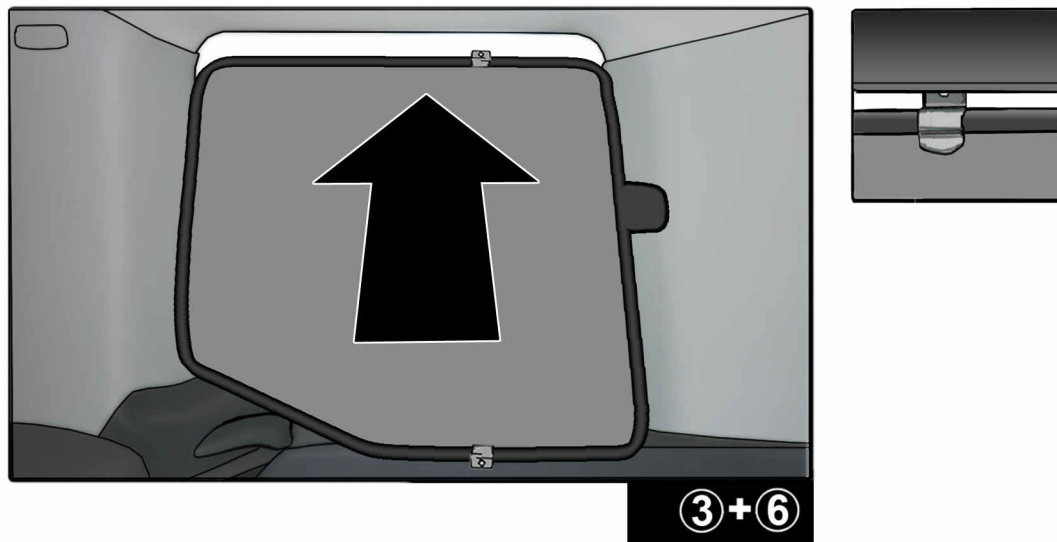

FIXING CLIPS

CL-M02 x4

CL-M05 x4

SIDE SHADE INSTALLATION

SIDE PORT INSTALLATION

REAR SHADE INSTALLATION

④+⑤

④+⑤