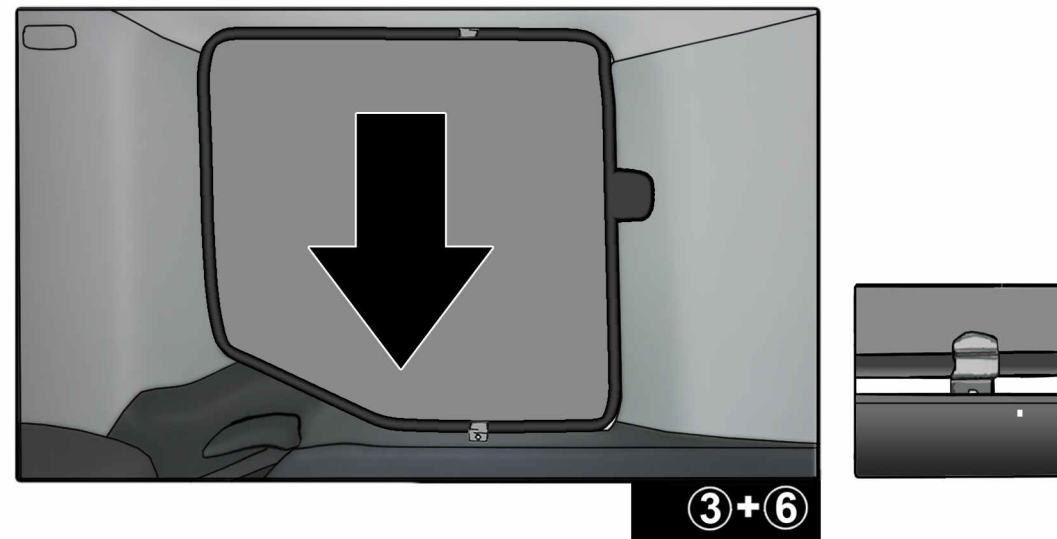

FIXING CLIPS

CL-M02 x4

CL-M05 x4

SIDE SHADE INSTALLATION

SIDE PORT INSTALLATION

REAR SHADE INSTALLATION

④+⑤

④+⑤