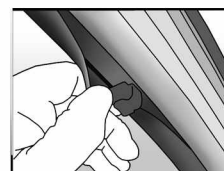

FIXING CLIPS

CL-M02 x4

CL-M05 x4

SIDE SHADE INSTALLATION

SIDE PORT INSTALLATION

REAR SHADE INSTALLATION

④+⑤

④+⑤