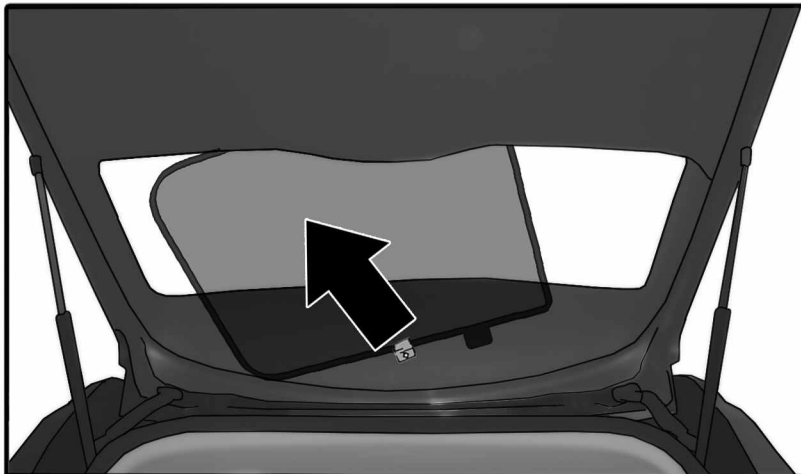

FIXING CLIPS

CL-M02 x4

CL-M05 x4

SIDE SHADE INSTALLATION

SIDE PORT INSTALLATION

REAR SHADE INSTALLATION

④+⑤

④+⑤