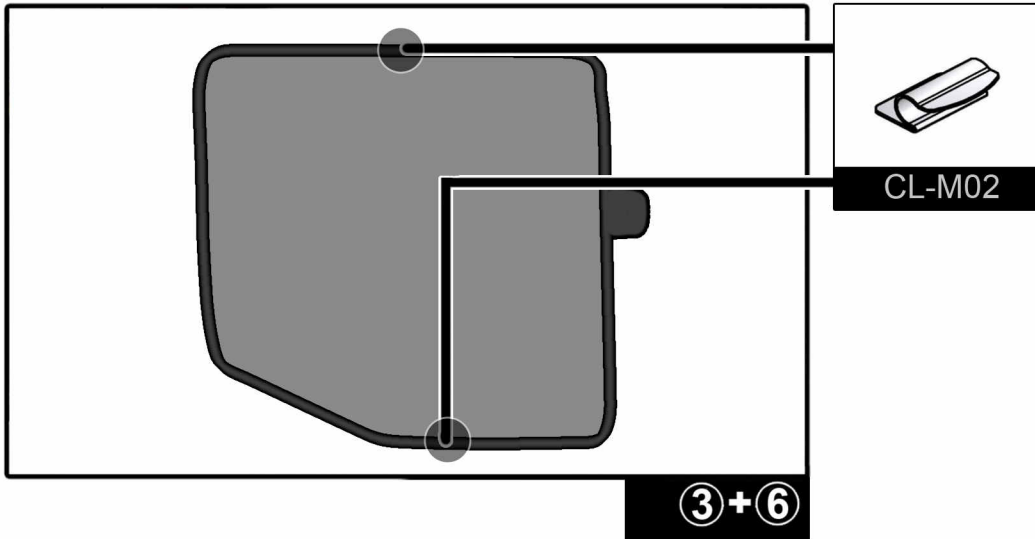

FIXING CLIPS

CL-M02 x4

CL-M05 x4

SIDE SHADE INSTALLATION

SIDE PORT INSTALLATION

REAR SHADE INSTALLATION

④+⑤

④+⑤