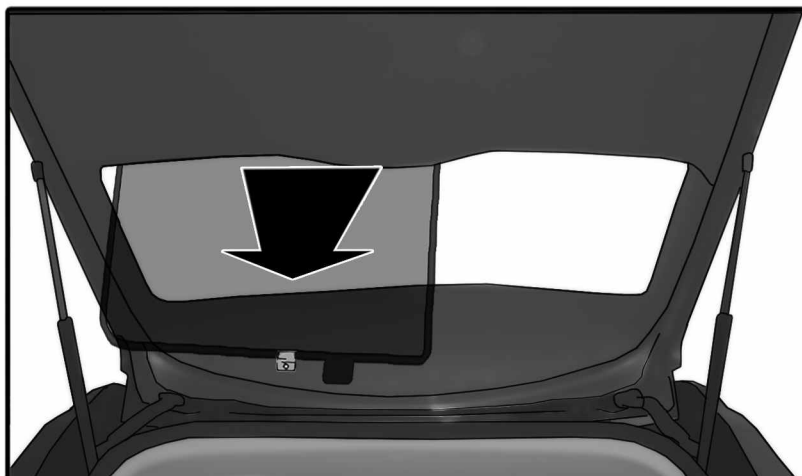

FIXING CLIPS

CL-M02 x4

CL-M05 x4

SIDE SHADE INSTALLATION

SIDE PORT INSTALLATION

REAR SHADE INSTALLATION

④+⑤

④+⑤