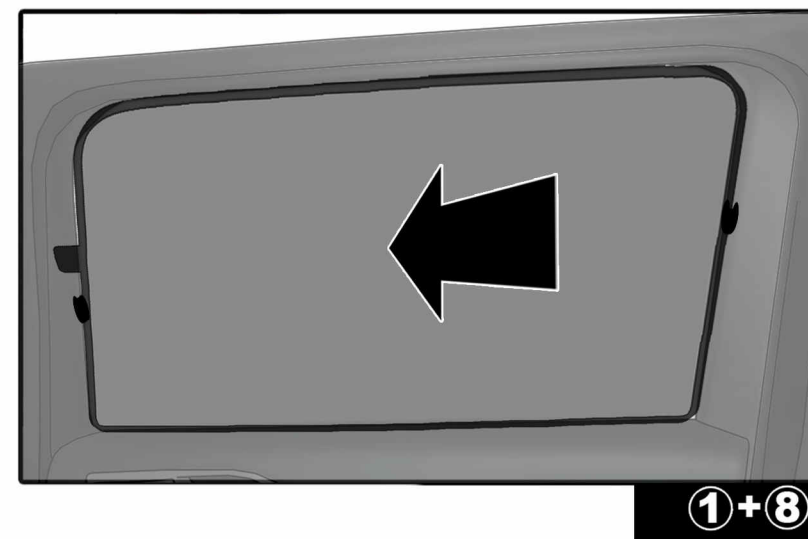

FIXING CLIPS

CL-M02 x4

CL-M05 x4

SIDE SHADE INSTALLATION

SIDE PORT INSTALLATION

REAR SHADE INSTALLATION

④+⑤

④+⑤