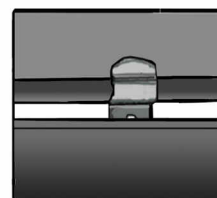

REAR SHADE INSTALLATION

④+⑤

④+⑤

④+⑤