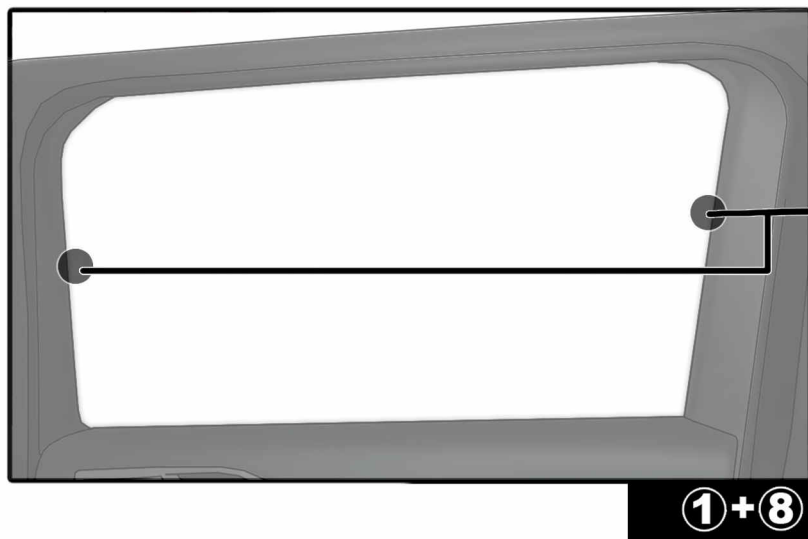

FIXING CLIPS

CL-M02 x4

CL-M05 x4

SIDE SHADE INSTALLATION

SIDE PORT INSTALLATION

REAR SHADE INSTALLATION

④+⑤

④+⑤