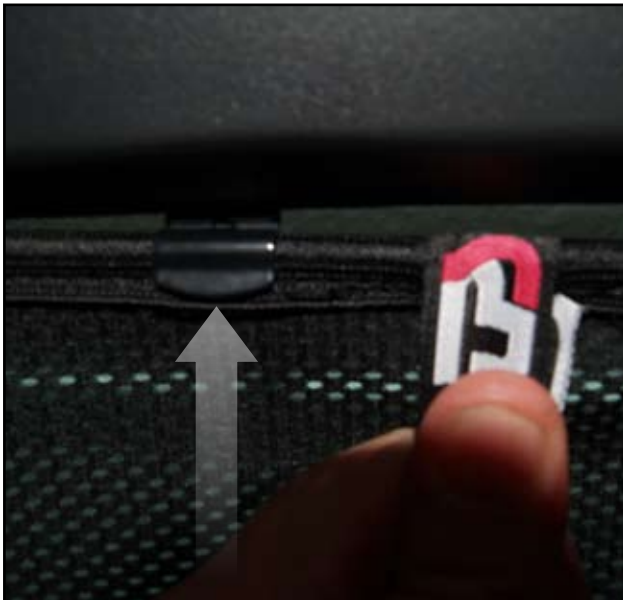

SIDE SHADE INSTALLATION