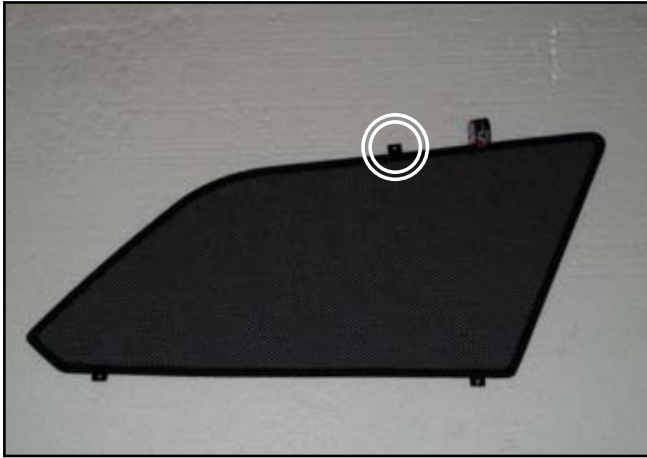

INSTALLATION INSTRUCTIONS

Dodge Journey

DOD-JOUR-5-A

COMPONENTS

SHADES

FIXING CLIPS

SIDE SHADE INSTALLATION

X2

X2

SIDE SHADE INSTALLATION

SIDE SHADE INSTALLATION

LOAD AREA SHADE INSTALLATION

LOAD AREA SHADE INSTALLATION

LOAD AREA SHADE INSTALLATION

REAR SHADE INSTALLATION

X4