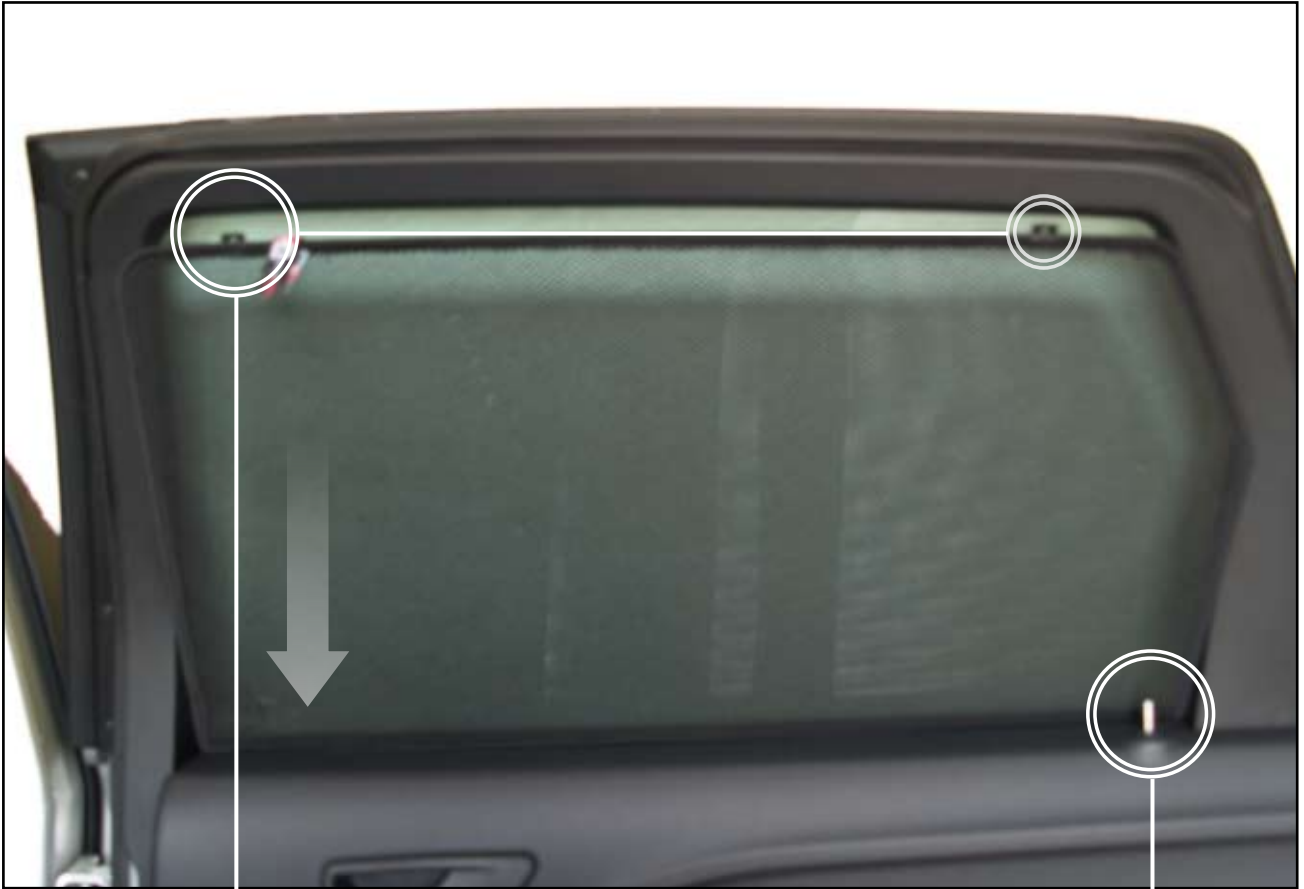

SIDE SHADE INSTALLATION