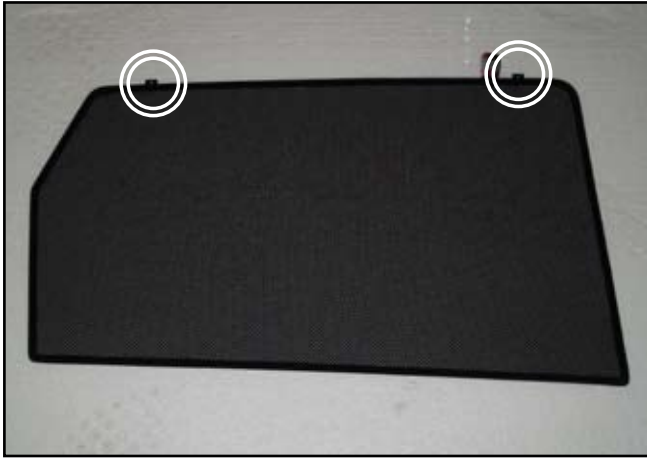

INSTALLATION INSTRUCTIONS

Dodge Journey

DOD-JOUR-5-A

COMPONENTS

SHADES

FIXING CLIPS

SIDE SHADE INSTALLATION

X2