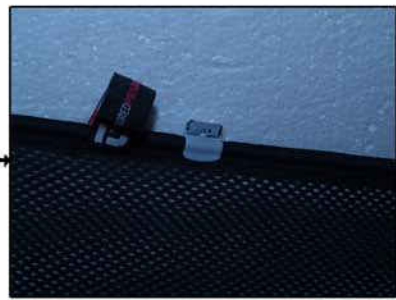

INSTALLATION INSTRUCTIONS

Fiat 500 3dr

FIA-500-3-A

COMPONENTS INCLUDED

SHADES

SIDE WINDOWS X2

TAILGATE WINDOW X2

FIXING CLIPS

X6

X2

SIDE SHADE INSTALLATION

SIDE SHADE INSTALLATION

SIDE SHADE INSTALLATION

TAILGATE SHADE INSTALLATION

TAILGATE SHADE INSTALLATION

TAILGATE SHADE INSTALLATION