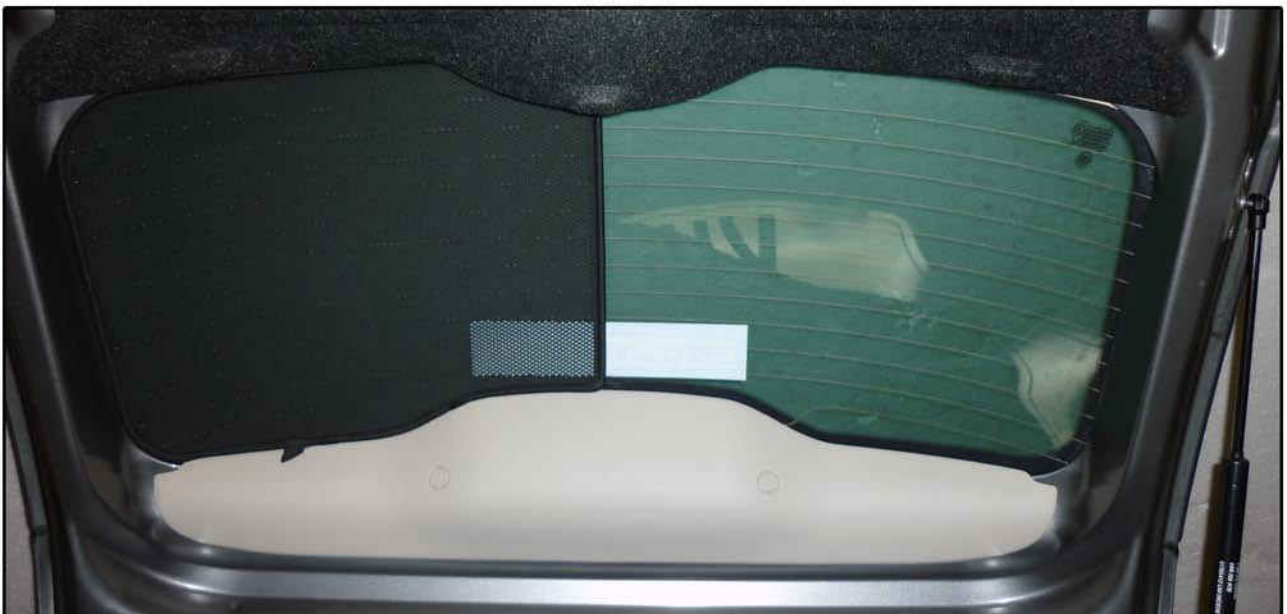

INSTALLATION INSTRUCTIONS

Fiat 500 3dr

FIA-500-3-A

COMPONENTS INCLUDED

SHADES

SIDE WINDOWS X2

TAILGATE WINDOW X2

FIXING CLIPS

X6

X2

SIDE SHADE INSTALLATION

SIDE SHADE INSTALLATION

SIDE SHADE INSTALLATION

TAILGATE SHADE INSTALLATION

TAILGATE SHADE INSTALLATION

TAILGATE SHADE INSTALLATION