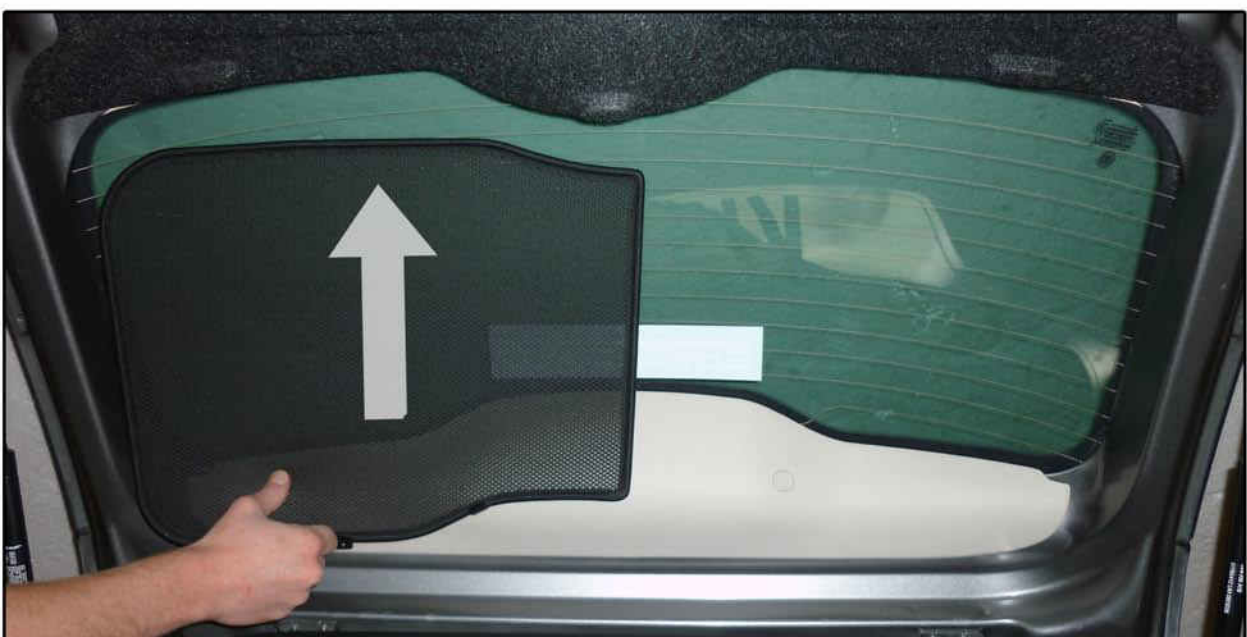

INSTALLATION INSTRUCTIONS

Fiat 500 3dr

FIA-500-3-A

COMPONENTS INCLUDED

SHADES

SIDE WINDOWS X2

TAILGATE WINDOW X2

FIXING CLIPS

X6

X2

SIDE SHADE INSTALLATION

SIDE SHADE INSTALLATION

SIDE SHADE INSTALLATION

TAILGATE SHADE INSTALLATION

TAILGATE SHADE INSTALLATION

TAILGATE SHADE INSTALLATION

TAILGATE SHADE INSTALLATION