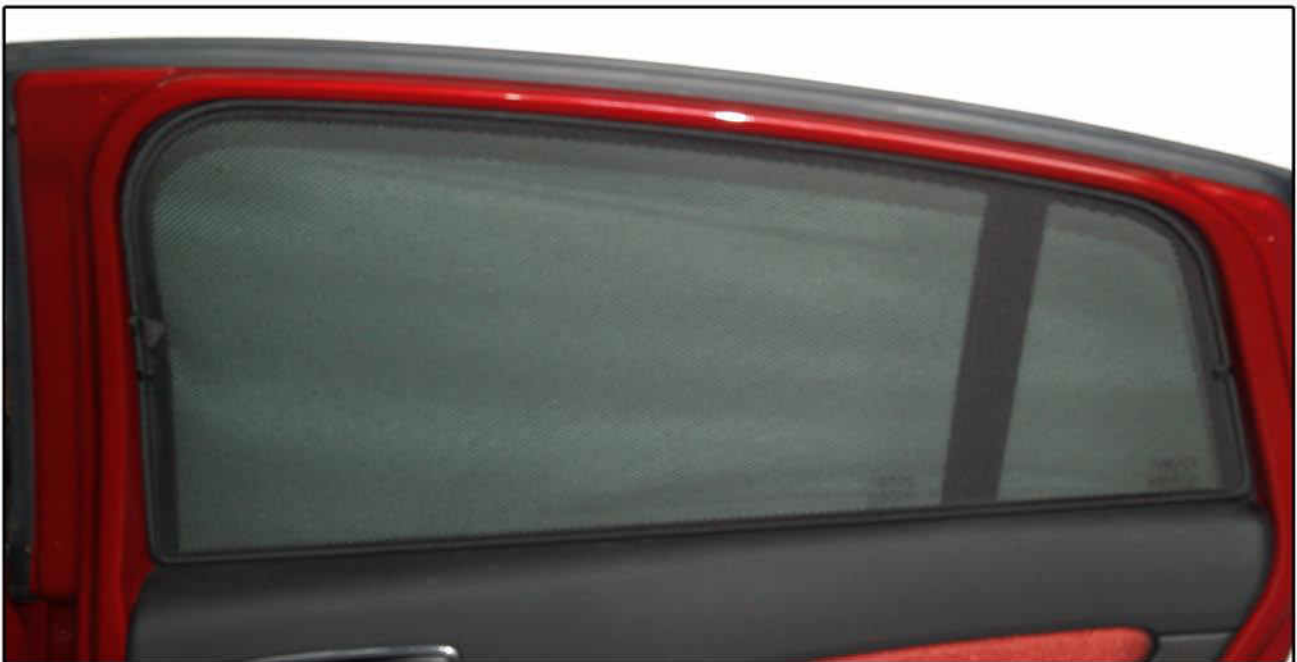

INSTALLATION INSTRUCTIONS

Fiat Bravo 5dr

FIA-BRVO-5-B

COMPONENTS INCLUDED

SHADES

FIXING CLIPS AND TOOLS

SIDE SHADE INSTALLATION

SIDE SHADE INSTALLATION

SIDE SHADE INSTALLATION

TAILGATE SHADE INSTALLATION

X4

TAILGATE SHADE INSTALLATION

TAILGATE SHADE INSTALLATION