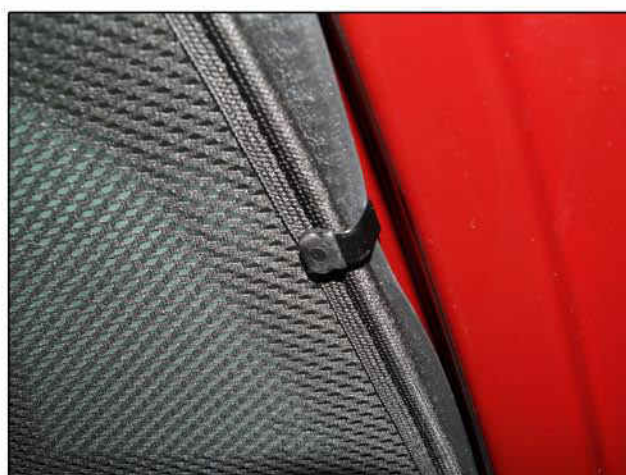

INSTALLATION INSTRUCTIONS

Fiat Bravo 5dr

FIA-BRVO-5-B

COMPONENTS INCLUDED

SHADES

FIXING CLIPS AND TOOLS

SIDE SHADE INSTALLATION

SIDE SHADE INSTALLATION