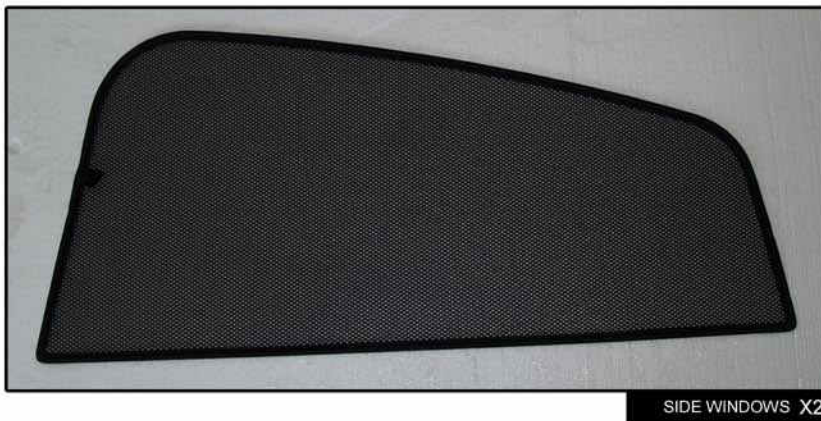

INSTALLATION INSTRUCTIONS

Fiat Bravo 5dr

FIA-BRVO-5-B

COMPONENTS INCLUDED

SHADES

FIXING CLIPS AND TOOLS

SIDE SHADE INSTALLATION

SIDE SHADE INSTALLATION

SIDE SHADE INSTALLATION

TAILGATE SHADE INSTALLATION

X4

TAILGATE SHADE INSTALLATION

TAILGATE SHADE INSTALLATION