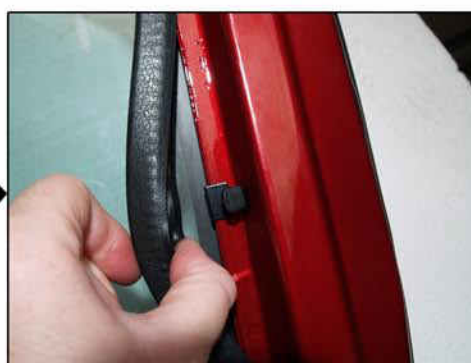

INSTALLATION INSTRUCTIONS

Fiat Bravo 5dr

FIA-BRVO-5-B

COMPONENTS INCLUDED

SHADES

FIXING CLIPS AND TOOLS

SIDE SHADE INSTALLATION

SIDE SHADE INSTALLATION