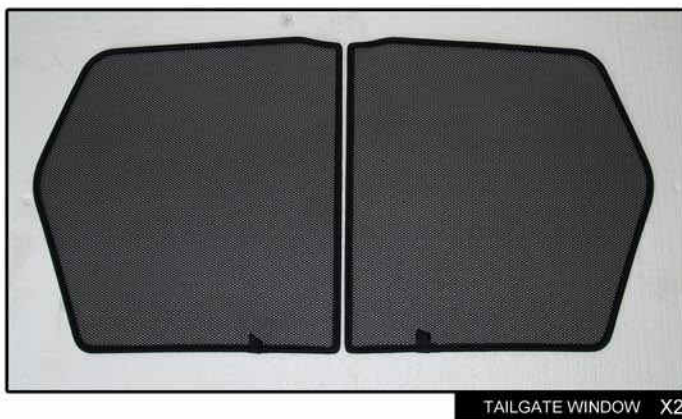

INSTALLATION INSTRUCTIONS

Fiat Bravo 5dr

FIA-BRVO-5-B

COMPONENTS INCLUDED

SHADES

FIXING CLIPS AND TOOLS

SIDE SHADE INSTALLATION

SIDE SHADE INSTALLATION

SIDE SHADE INSTALLATION

TAILGATE SHADE INSTALLATION

X4

TAILGATE SHADE INSTALLATION

TAILGATE SHADE INSTALLATION