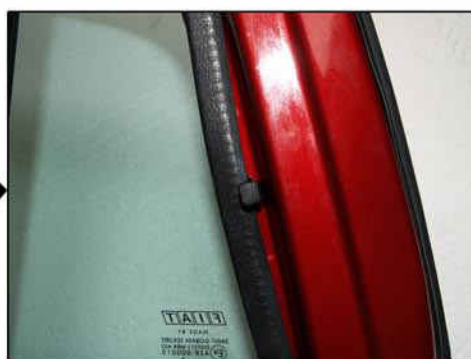

INSTALLATION INSTRUCTIONS

Fiat Bravo 5dr

FIA-BRVO-5-B

COMPONENTS INCLUDED

SHADES

FIXING CLIPS AND TOOLS

SIDE SHADE INSTALLATION

SIDE SHADE INSTALLATION