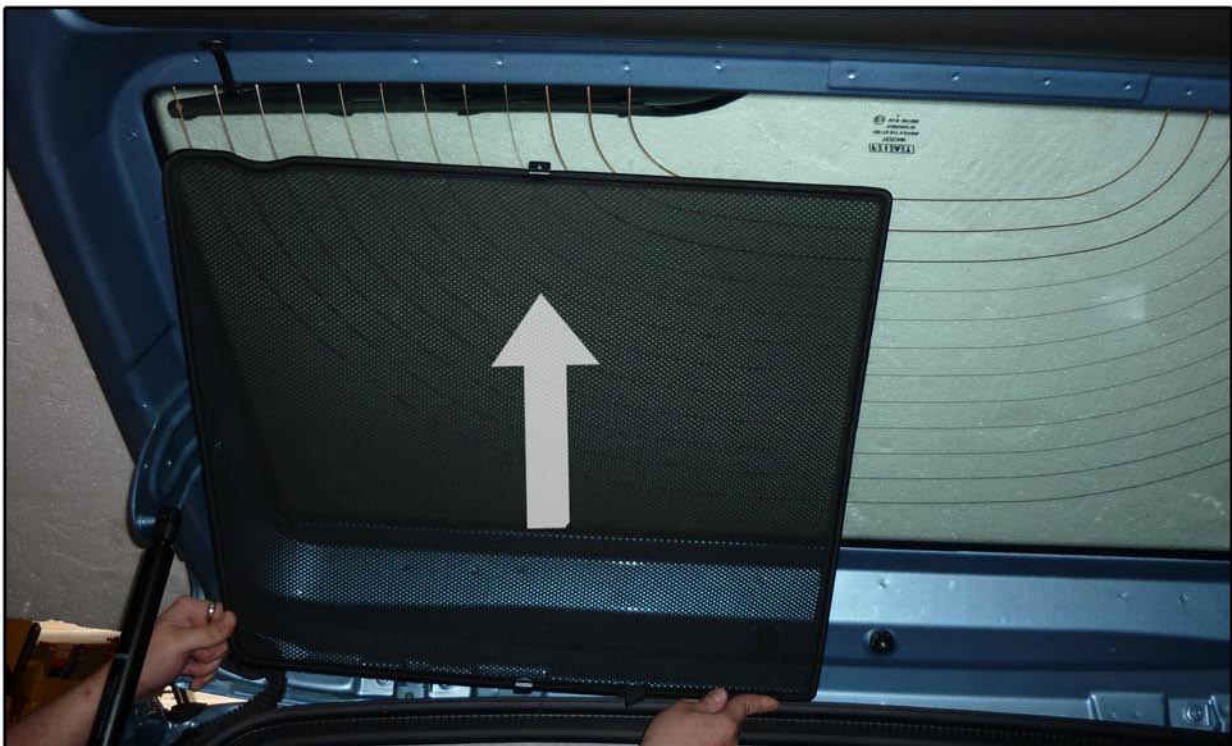

INSTALLATION INSTRUCTIONS

Fiat Doblo 5dr

FIA-DOBL-5-A

COMPONENTS INCLUDED

SHADES

FIXING CLIPS AND TOOLS

SIDE SHADE INSTALLATION

SIDE SHADE INSTALLATION

SIDE SHADE INSTALLATION

PORT SHADE INSTALLATION

PORT SHADE INSTALLATION

PORT SHADE INSTALLATION

TAILGATE SHADE INSTALLATION

TAILGATE SHADE INSTALLATION

TAILGATE SHADE INSTALLATION