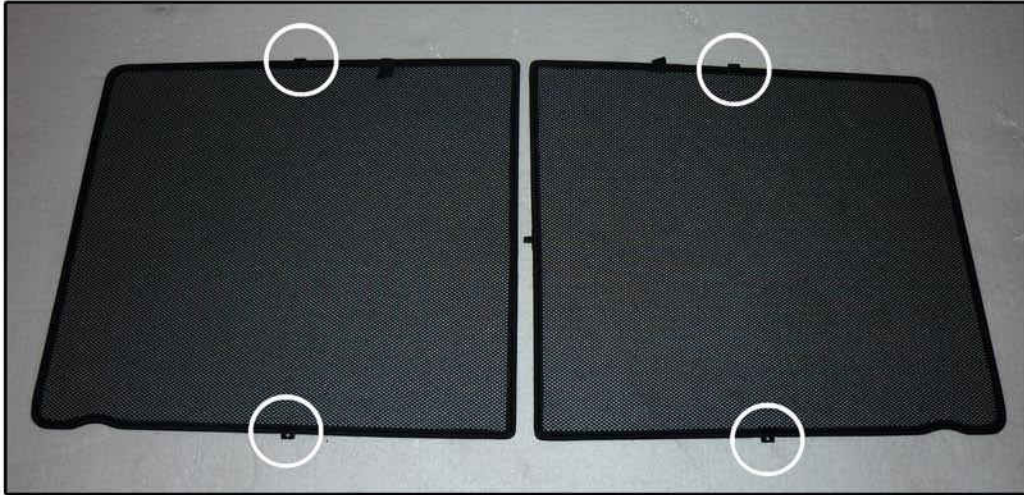

INSTALLATION INSTRUCTIONS

Fiat Doblo 5dr

FIA-DOBL-5-A

COMPONENTS INCLUDED

SHADES

FIXING CLIPS AND TOOLS

SIDE SHADE INSTALLATION

SIDE SHADE INSTALLATION

SIDE SHADE INSTALLATION

PORT SHADE INSTALLATION

PORT SHADE INSTALLATION

PORT SHADE INSTALLATION

TAILGATE SHADE INSTALLATION

TAILGATE SHADE INSTALLATION

TAILGATE SHADE INSTALLATION