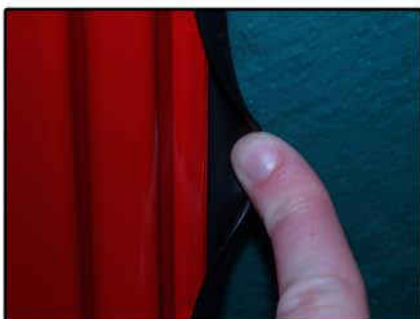

INSTALLATION INSTRUCTIONS

Fiat Doblo 5dr

FIA-DOBL-5-A

COMPONENTS INCLUDED

SHADES

FIXING CLIPS AND TOOLS

SIDE SHADE INSTALLATION

SIDE SHADE INSTALLATION