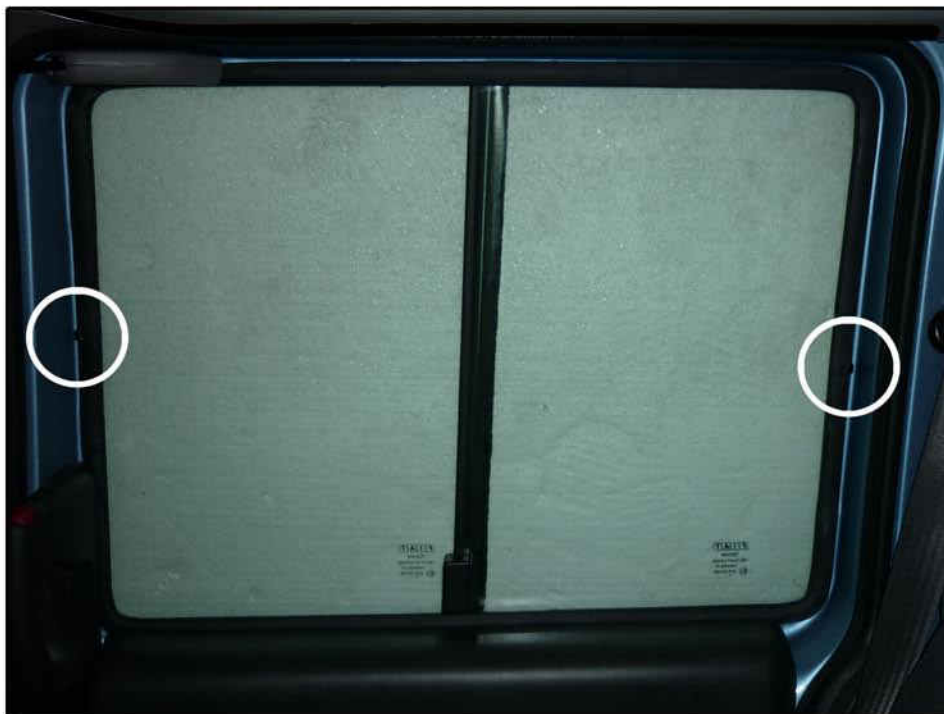

INSTALLATION INSTRUCTIONS

Fiat Doblo 5dr

FIA-DOBL-5-A

COMPONENTS INCLUDED

SHADES

FIXING CLIPS AND TOOLS

SIDE SHADE INSTALLATION

SIDE SHADE INSTALLATION

SIDE SHADE INSTALLATION

PORT SHADE INSTALLATION

PORT SHADE INSTALLATION

PORT SHADE INSTALLATION

TAILGATE SHADE INSTALLATION

TAILGATE SHADE INSTALLATION

TAILGATE SHADE INSTALLATION