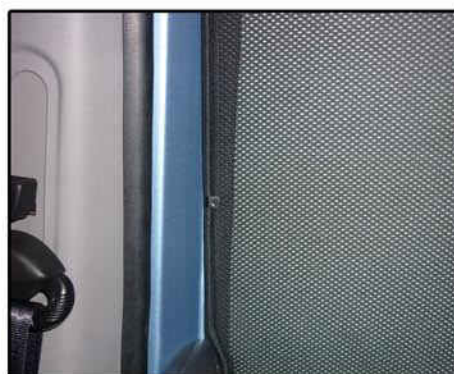

INSTALLATION INSTRUCTIONS

Fiat Doblo 5dr

FIA-DOBL-5-A

COMPONENTS INCLUDED

SHADES

FIXING CLIPS AND TOOLS

SIDE SHADE INSTALLATION

SIDE SHADE INSTALLATION

SIDE SHADE INSTALLATION

PORT SHADE INSTALLATION

PORT SHADE INSTALLATION

PORT SHADE INSTALLATION

TAILGATE SHADE INSTALLATION

TAILGATE SHADE INSTALLATION

TAILGATE SHADE INSTALLATION