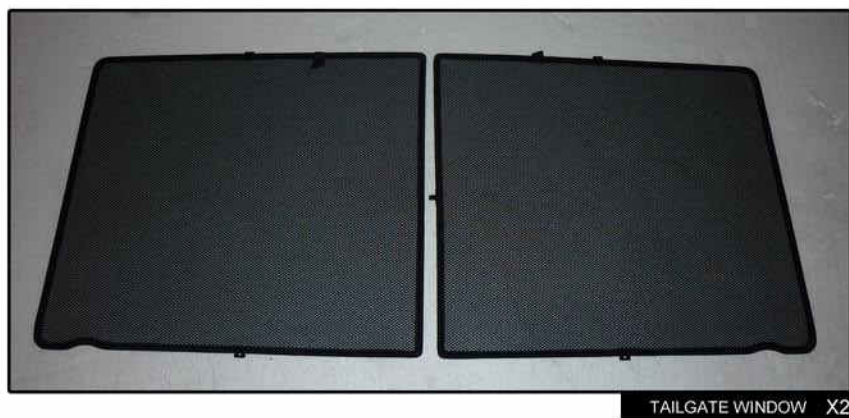

INSTALLATION INSTRUCTIONS

Fiat Doblo 5dr

FIA-DOBL-5-A

COMPONENTS INCLUDED

SHADES

FIXING CLIPS AND TOOLS

SIDE SHADE INSTALLATION

SIDE SHADE INSTALLATION

SIDE SHADE INSTALLATION

PORT SHADE INSTALLATION

PORT SHADE INSTALLATION

PORT SHADE INSTALLATION

TAILGATE SHADE INSTALLATION

TAILGATE SHADE INSTALLATION

TAILGATE SHADE INSTALLATION