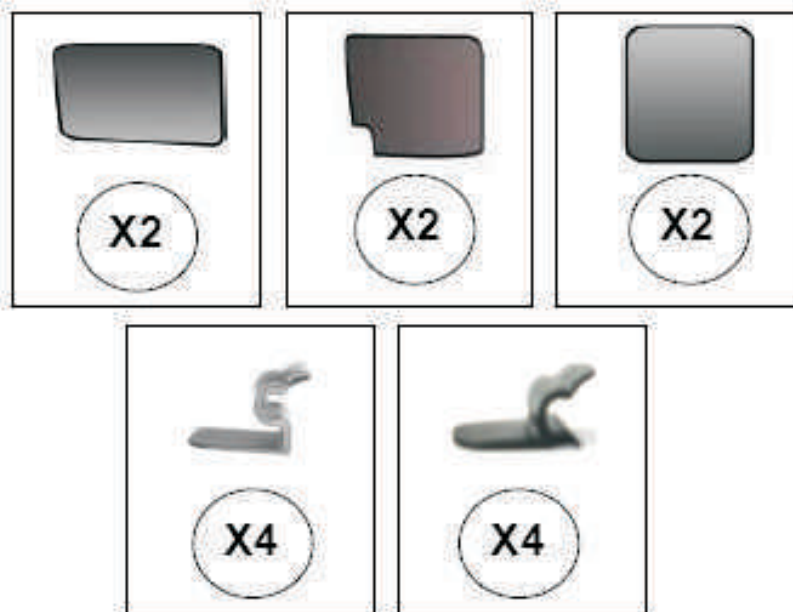

TAILOREDPRIVACYSTYLING

FORD FOCUS C-MAX  
5 DOOR  
OES-FOR-CMAX-5-A

WARNING: Side windows must remain closed whilst the shades are installed