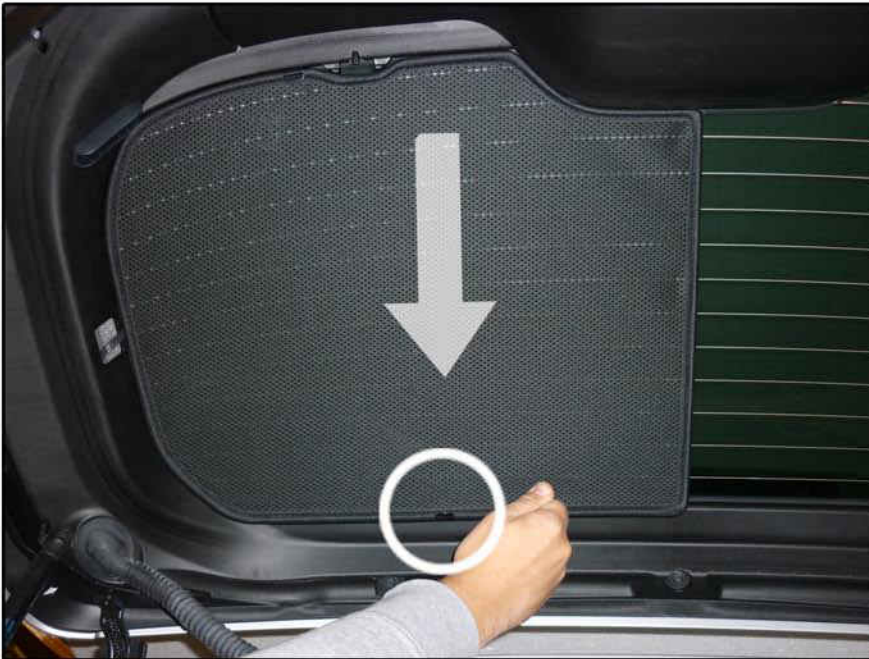

INSTALLATION INSTRUCTIONS

Ford Kuga 5dr

FOR-KUGA-5-A

COMPONENTS INCLUDED

SHADES

FIXING CLIPS

SIDE SHADE INSTALLATION

SIDE SHADE INSTALLATION

PORT SHADE INSTALLATION

PORT SHADE INSTALLATION

TAILGATE SHADE INSTALLATION

TAILGATE SHADE INSTALLATION

TAILGATE SHADE INSTALLATION