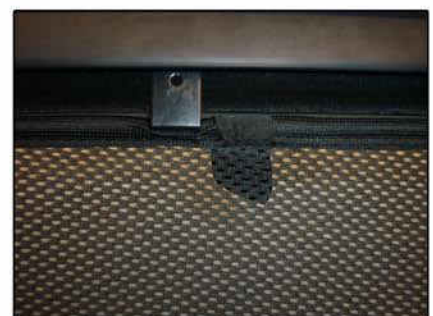

INSTALLATION INSTRUCTIONS

Ford Kuga 5dr

FOR-KUGA-5-A

COMPONENTS INCLUDED

SHADES

FIXING CLIPS

SIDE SHADE INSTALLATION

SIDE SHADE INSTALLATION

PORT SHADE INSTALLATION

PORT SHADE INSTALLATION

TAILGATE SHADE INSTALLATION

TAILGATE SHADE INSTALLATION

TAILGATE SHADE INSTALLATION