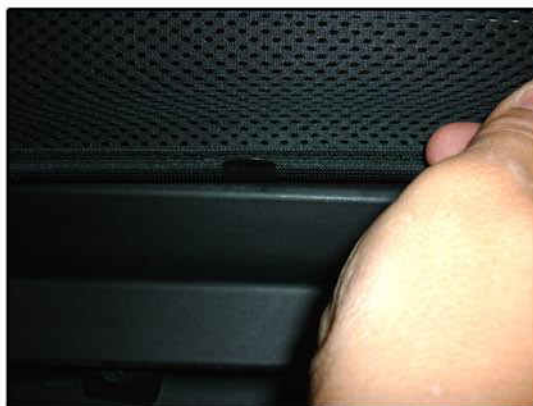

INSTALLATION INSTRUCTIONS

Ford Kuga 5dr

FOR-KUGA-5-A

COMPONENTS INCLUDED

SHADES

FIXING CLIPS

SIDE SHADE INSTALLATION

SIDE SHADE INSTALLATION

PORT SHADE INSTALLATION

PORT SHADE INSTALLATION

TAILGATE SHADE INSTALLATION

TAILGATE SHADE INSTALLATION

TAILGATE SHADE INSTALLATION