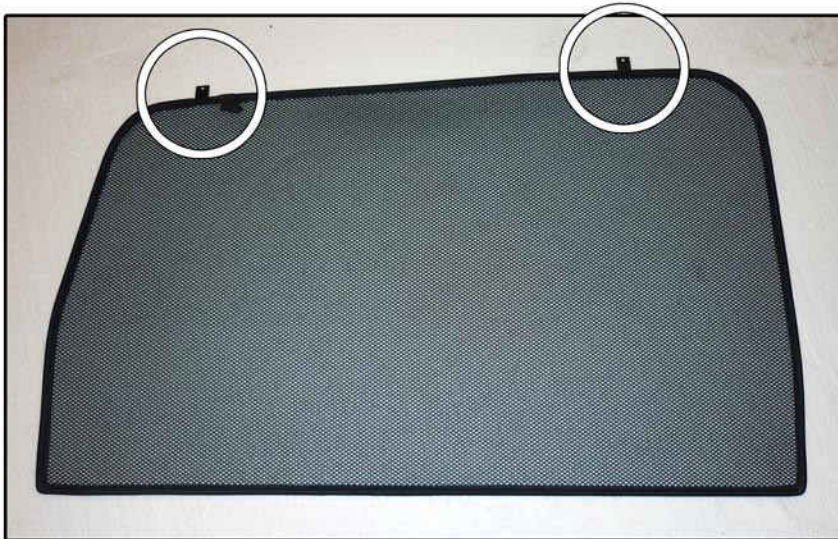

INSTALLATION INSTRUCTIONS

Ford S-Max 5dr

FOR-SMAX-5-A

COMPONENTS INCLUDED

SHADES

FIXING CLIPS

SIDE SHADE INSTALLATION

SIDE SHADE INSTALLATION

PORT SHADE INSTALLATION

TAILGATE SHADE INSTALLATION

TAILGATE SHADE INSTALLATION

X2