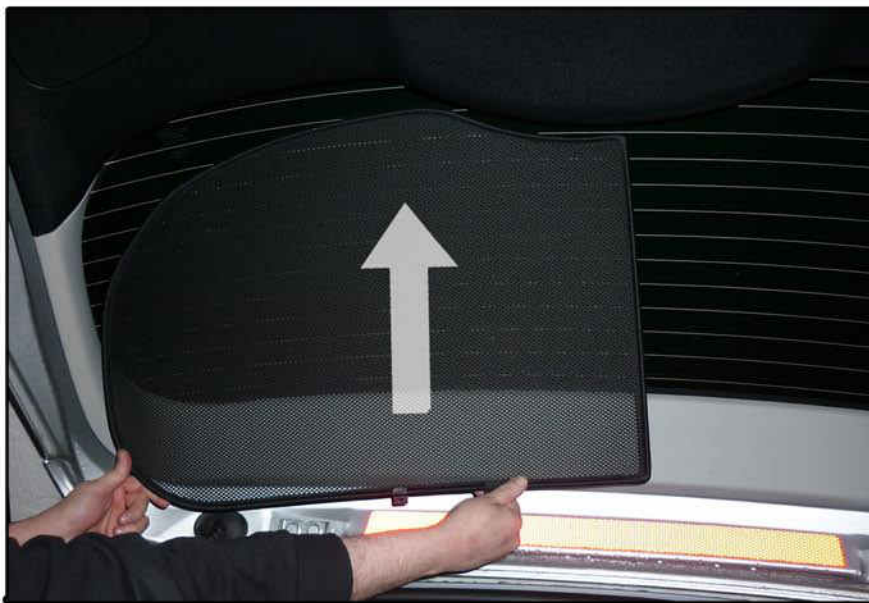

INSTALLATION INSTRUCTIONS

Ford S-Max 5dr

FOR-SMAX-5-A

COMPONENTS INCLUDED

SHADES

FIXING CLIPS

SIDE SHADE INSTALLATION

SIDE SHADE INSTALLATION

PORT SHADE INSTALLATION

TAILGATE SHADE INSTALLATION

TAILGATE SHADE INSTALLATION

X2