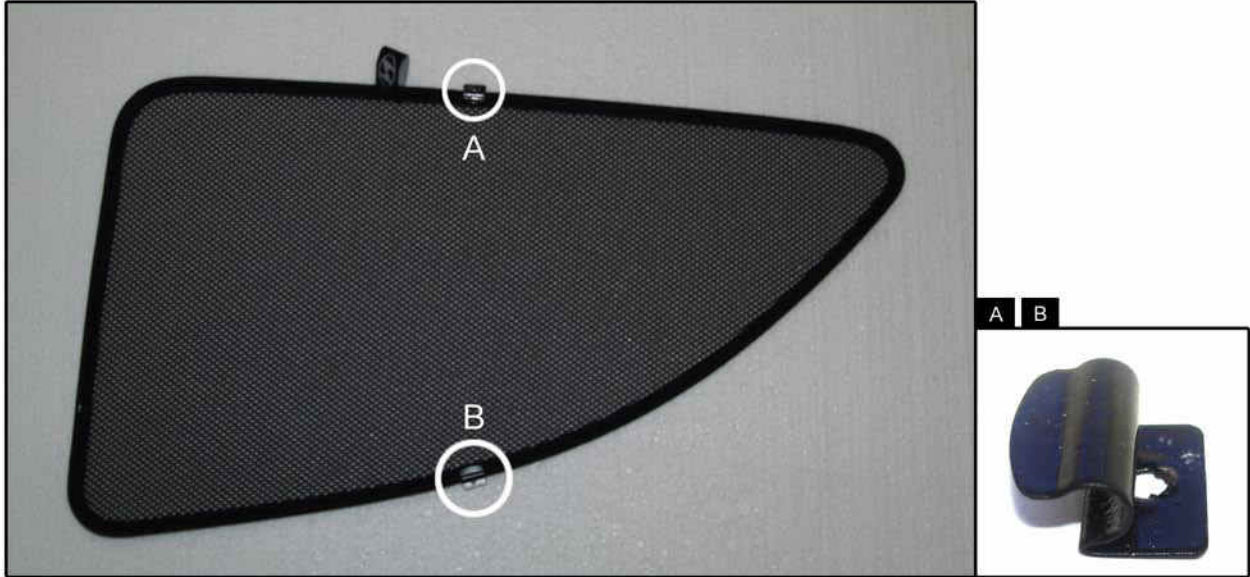

INSTALLATION INSTRUCTIONS

Hyundai i20 3dr

HYU-I20-3-A

COMPONENTS INCLUDED

SHADES

FIXING CLIPS

SIDE SHADE INSTALLATION

SIDE SHADE INSTALLATION

B

A

SIDE SHADE INSTALLATION

TAILGATE SHADE INSTALLATION

TAILGATE SHADE INSTALLATION

TAILGATE SHADE INSTALLATION

TAILGATE SHADE INSTALLATION

TAILGATE SHADE INSTALLATION