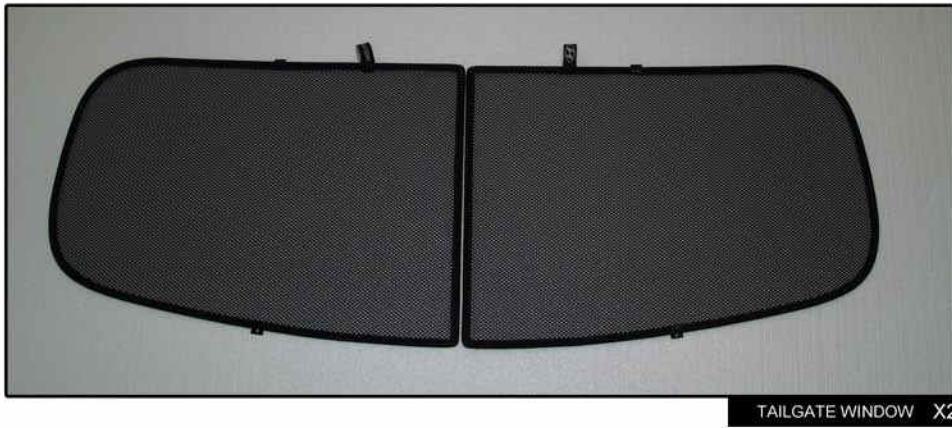

INSTALLATION INSTRUCTIONS

Hyundai i20 3dr

HYU-I20-3-A

COMPONENTS INCLUDED

SHADES

FIXING CLIPS

SIDE SHADE INSTALLATION

SIDE SHADE INSTALLATION