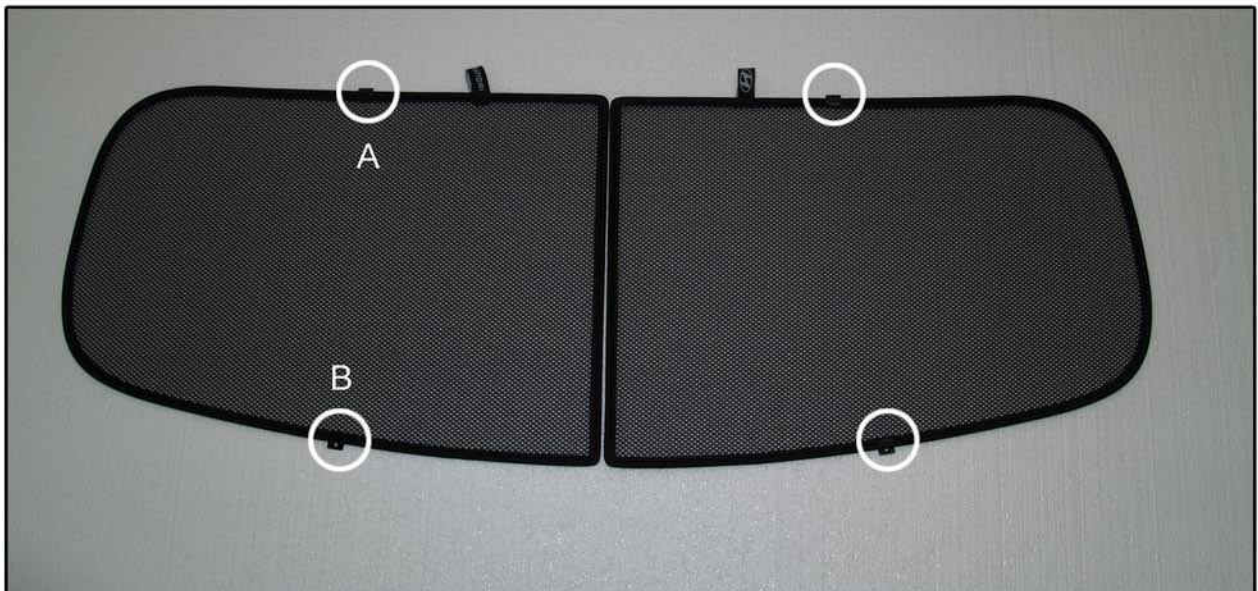

INSTALLATION INSTRUCTIONS

Hyundai i20 3dr

HYU-I20-3-A

COMPONENTS INCLUDED

SHADES

FIXING CLIPS

SIDE SHADE INSTALLATION

SIDE SHADE INSTALLATION

B

A

SIDE SHADE INSTALLATION

TAILGATE SHADE INSTALLATION

TAILGATE SHADE INSTALLATION

TAILGATE SHADE INSTALLATION

TAILGATE SHADE INSTALLATION

TAILGATE SHADE INSTALLATION