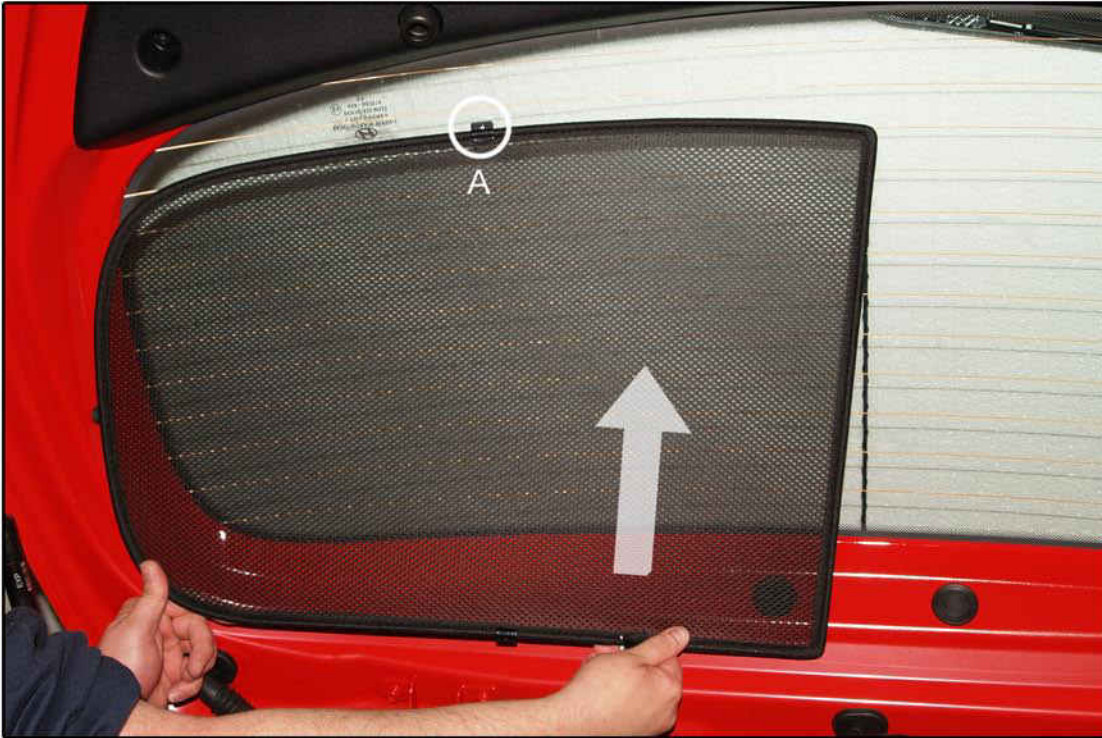

INSTALLATION INSTRUCTIONS

Hyundai i20 3dr

HYU-I20-3-A

COMPONENTS INCLUDED

SHADES

FIXING CLIPS

SIDE SHADE INSTALLATION

SIDE SHADE INSTALLATION

B

A

SIDE SHADE INSTALLATION

TAILGATE SHADE INSTALLATION

TAILGATE SHADE INSTALLATION

TAILGATE SHADE INSTALLATION

TAILGATE SHADE INSTALLATION

TAILGATE SHADE INSTALLATION