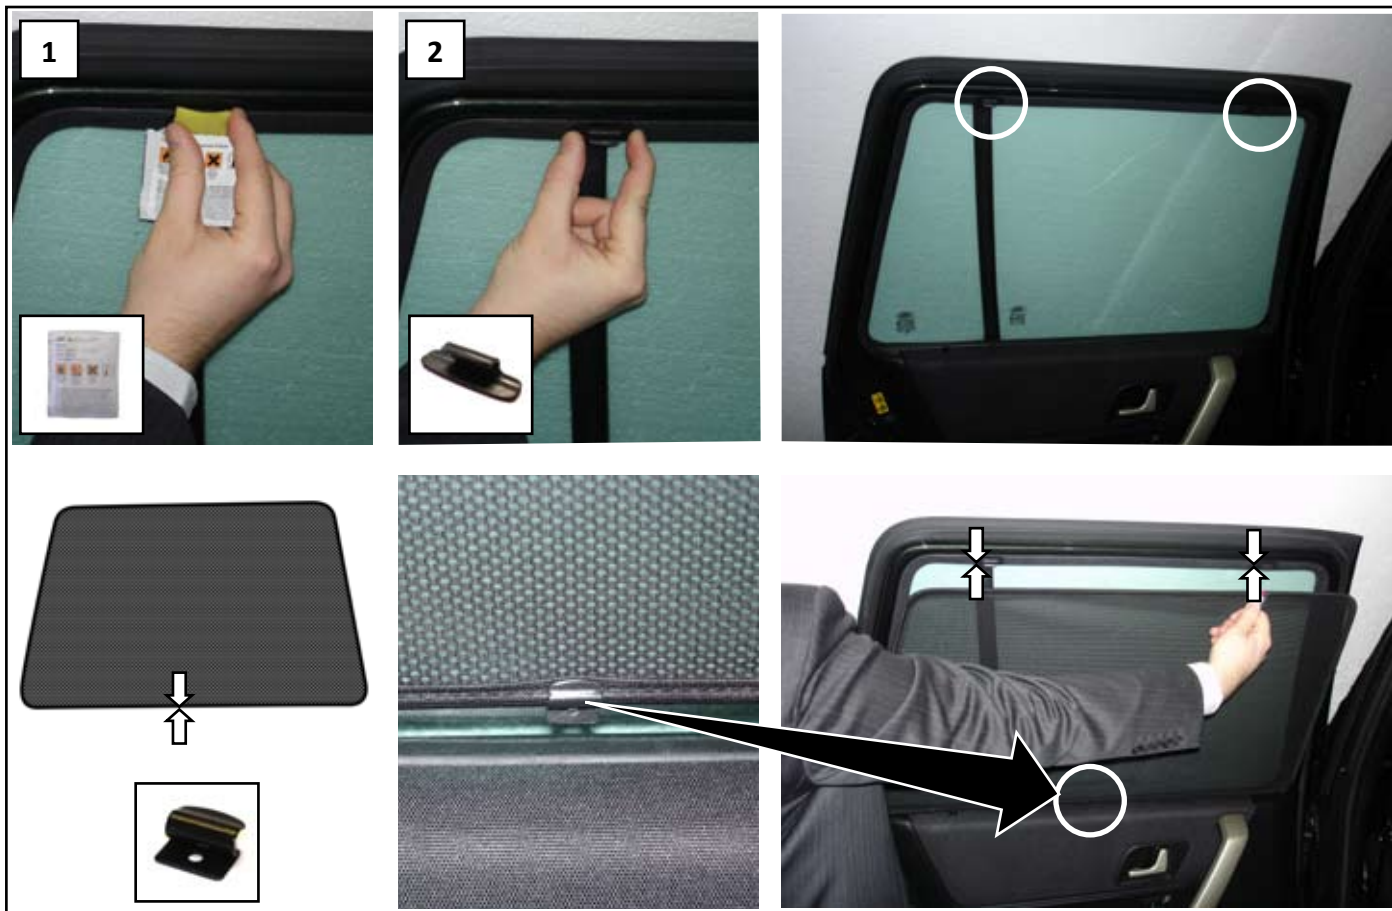

INSTALLATION INSTRUCTIONS

Jeep Commander

JEE-COMM-5-A

Parts List

INSTALLATION INSTRUCTIONS - JEE-COMM-5-A

INSTALLATION INSTRUCTIONS - JEE-COMM-5-A

1

CLEAN GLASS WITH WIPE PROVIDED. ATTACH CLIPS TO GLASS IN LOCATIONS AS CIRCLED.

FIT SHADES IN PLACE TO BE HELD BY THE CLIPS. MAKE SURE SHADES MEET TOGETHER NEATLY IN THE CENTRE.

CLOSE GLASS TO MAKE SURE SHADES FIT SECURELY INSIDE THE INTERIOR TRIM