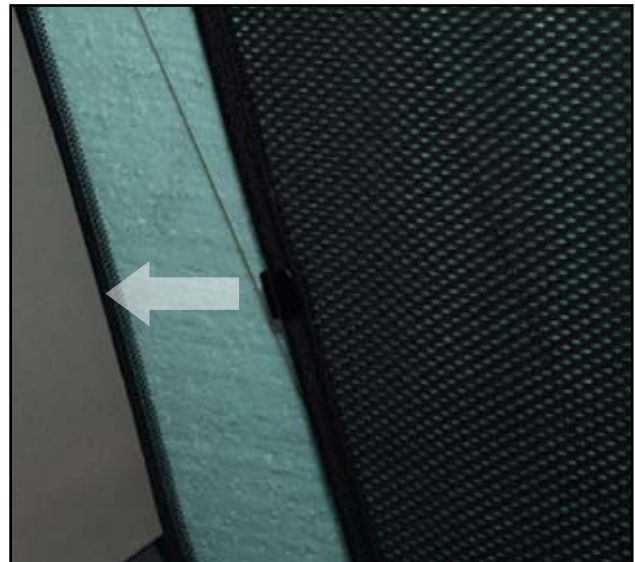

INSTALLATION INSTRUCTIONS

Jeep Grand Cherokee

JEE-GCHK-5-A

COMPONENTS

SHADES

FIXING CLIPS

SIDE SHADE INSTALLATION

SIDE SHADE INSTALLATION

X2

SIDE SHADE INSTALLATION

PORT SHADE INSTALLATION

X2

PORT SHADE INSTALLATION

SIDE SHADE INSTALLATION

REAR SHADE INSTALLATION

REAR SHADE INSTALLATION