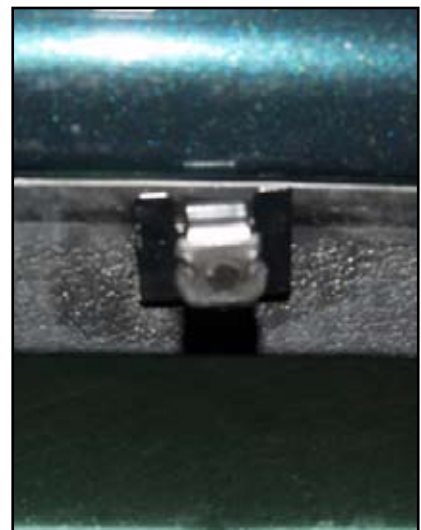

INSTALLATION INSTRUCTIONS

Jeep Grand Cherokee

JEE-GCHK-5-A

COMPONENTS

SHADES

FIXING CLIPS

SIDE SHADE INSTALLATION

SIDE SHADE INSTALLATION