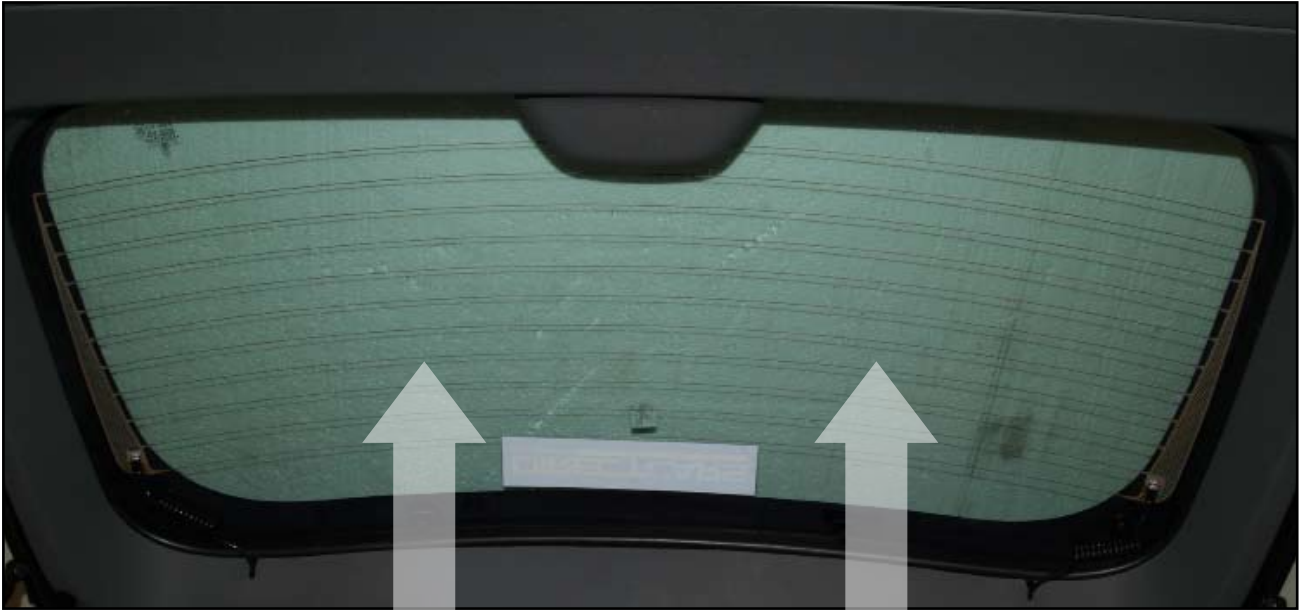

INSTALLATION INSTRUCTIONS

Jeep Grand Cherokee

JEE-GCHK-5-A

COMPONENTS

SHADES

FIXING CLIPS

SIDE SHADE INSTALLATION

SIDE SHADE INSTALLATION

X2

SIDE SHADE INSTALLATION

PORT SHADE INSTALLATION

X2

PORT SHADE INSTALLATION

SIDE SHADE INSTALLATION

REAR SHADE INSTALLATION

REAR SHADE INSTALLATION