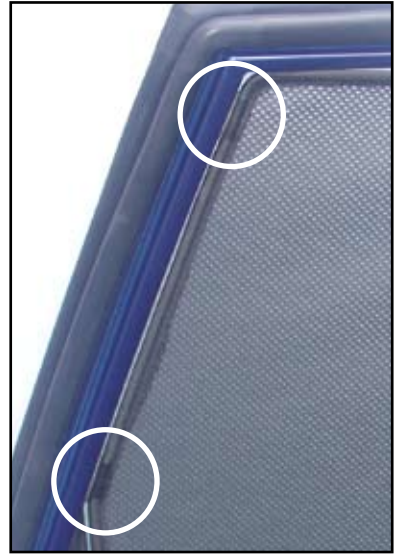

INSTALLATION INSTRUCTIONS

KIA Carens

KIA-CARE-5-A

COMPONENTS

SHADES

FIXING CLIPS

SIDE SHADE INSTALLATION

APPLY TO AREAS OF THE TRIM INDICATED

ATTACH ADHESIVE CLIPS TO 4 AREAS INDICATED

SIDE SHADE INSTALLATION

X2

PORT/LOAD AREA SHADE INSTALLATION

X2

X2

REAR SHADE INSTALLATION

X2