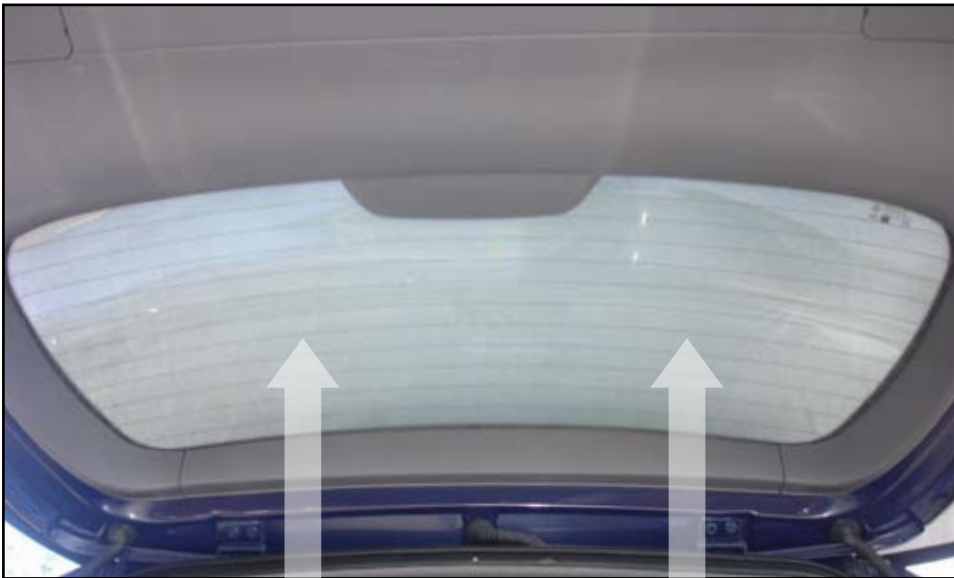

INSTALLATION INSTRUCTIONS

KIA Carens

KIA-CARE-5-A

COMPONENTS

SHADES

FIXING CLIPS

SIDE SHADE INSTALLATION

APPLY TO AREAS OF THE TRIM INDICATED

ATTACH ADHESIVE CLIPS TO 4 AREAS INDICATED

SIDE SHADE INSTALLATION

X2

PORT/LOAD AREA SHADE INSTALLATION

X2

X2

REAR SHADE INSTALLATION

X2