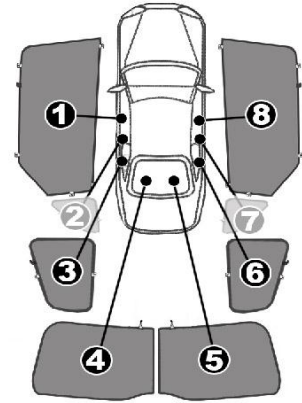

INSTALLATION INSTRUCTIONS

KIA CARNIVAL 2006-

KIA-CARN-5-B

COMPONENTS INCLUDED

SHADES

FIXING CLIPS

CL-M01 x4

CL-P03 x4

SIDE SHADE INSTALLATION

QUARTER LIGHT SHADE INSTALLATION

③+⑥

③+⑥

③+⑥

REAR SHADE INSTALLATION

REAR SHADE INSTALLATION

④+⑤