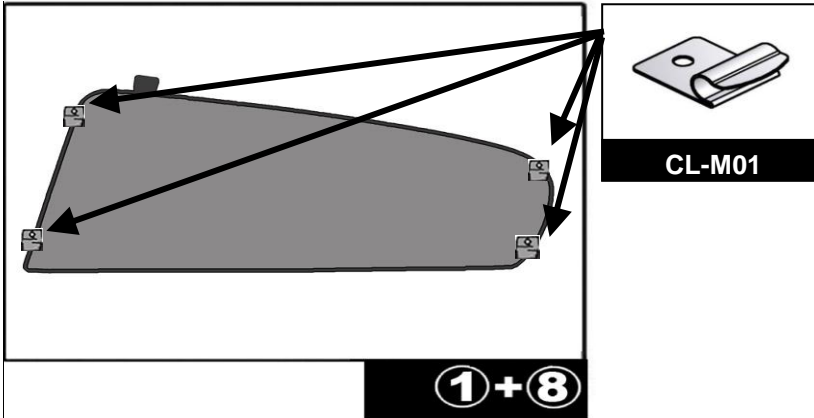

INSTALLATION INSTRUCTIONS

KIA CARNIVAL 2006-

KIA-CARN-5-B

COMPONENTS INCLUDED

SHADES

FIXING CLIPS

CL-M01 x4

CL-P03 x4

SIDE SHADE INSTALLATION

QUARTER LIGHT SHADE INSTALLATION

③+⑥

③+⑥

③+⑥

REAR SHADE INSTALLATION

REAR SHADE INSTALLATION

④+⑤