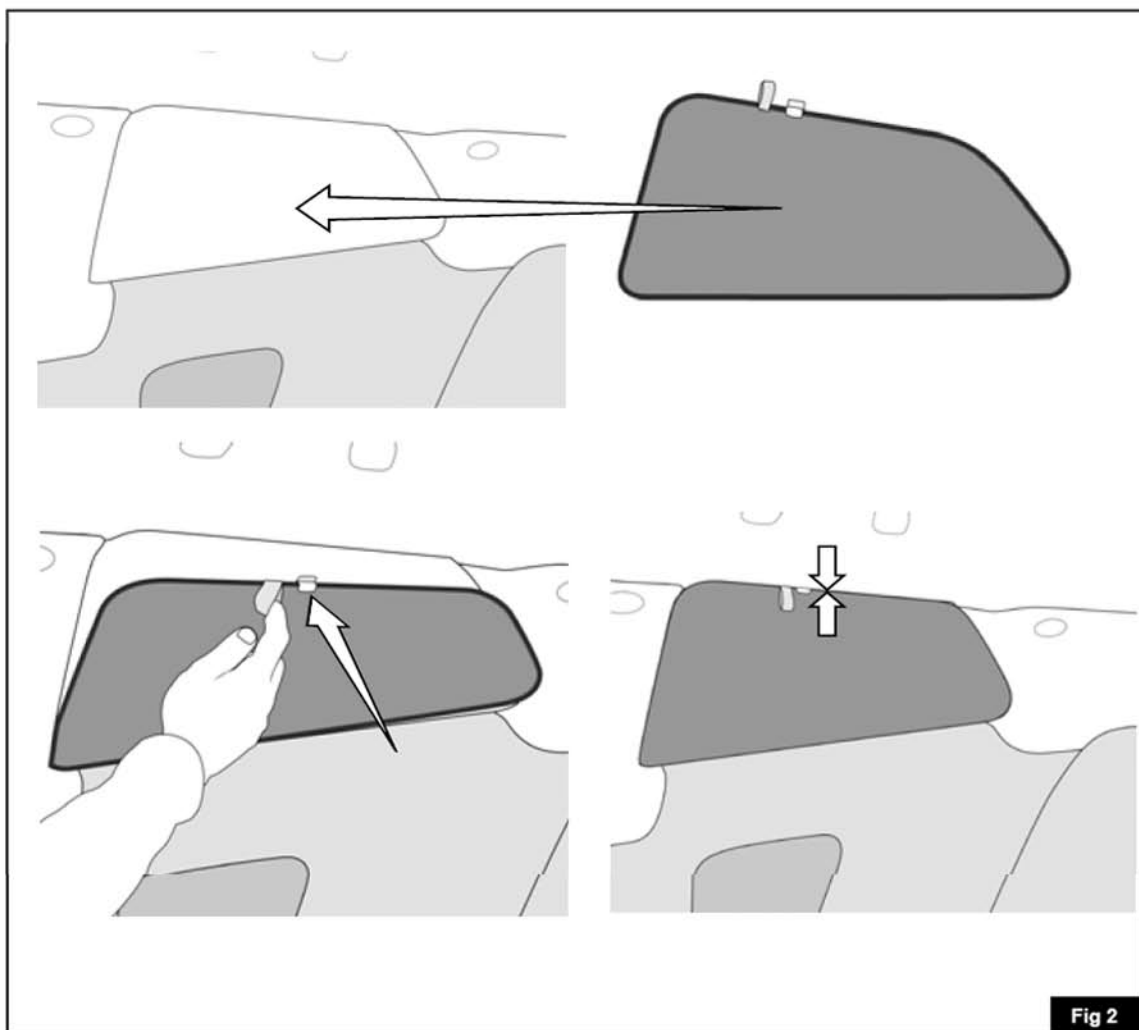

INSTALLATION INSTRUCTIONS - E8561 1H300