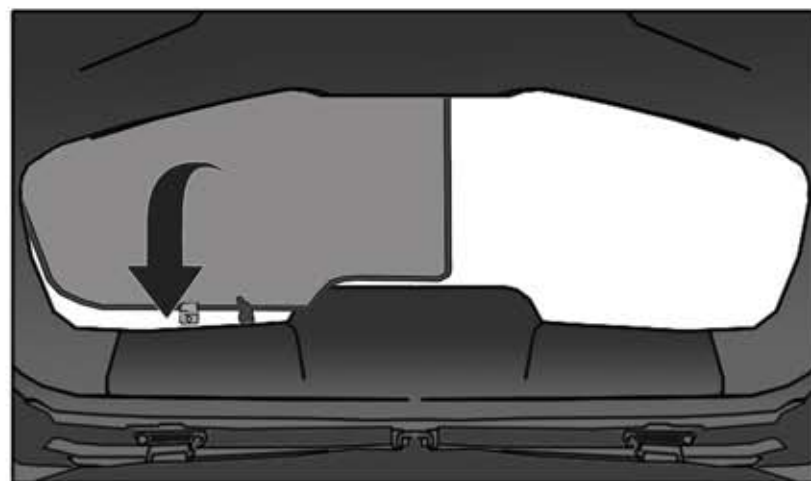

REAR SHADE INSTALLATION

④+⑤

CL-M02

④+⑤

④+⑤