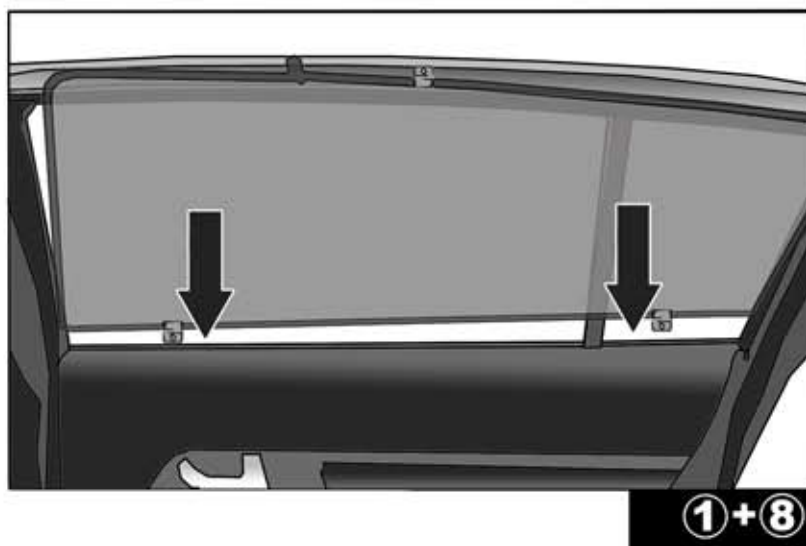

### FIXING CLIPS

SIDE SHADE INSTALLATION

**1+8**

**1+8**

**1+8**

REAR SHADE INSTALLATION

④+⑤

CL-M02