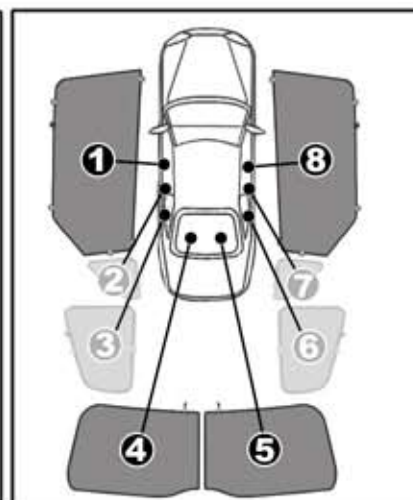

# INSTALLATION INSTRUCTIONS

KIA SPORTAGE 2011

KIA-SPOR-5-C