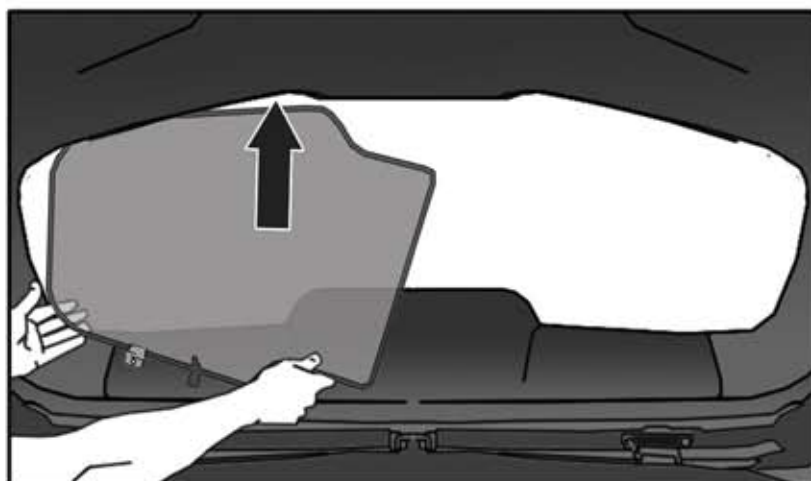

### FIXING CLIPS

SIDE SHADE INSTALLATION

**1+8**

**1+8**

**1+8**

REAR SHADE INSTALLATION

④+⑤

CL-M02