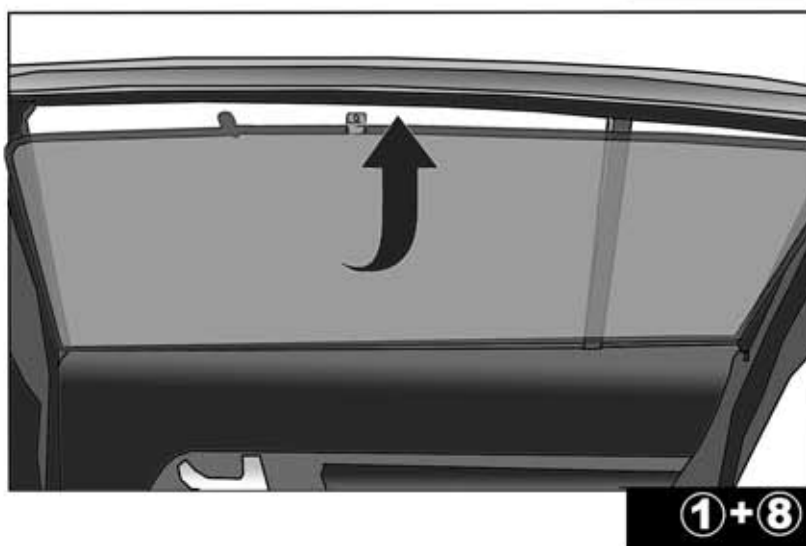

### FIXING CLIPS

SIDE SHADE INSTALLATION

**1+8**

**1+8**

**1+8**

REAR SHADE INSTALLATION

④+⑤

CL-M02