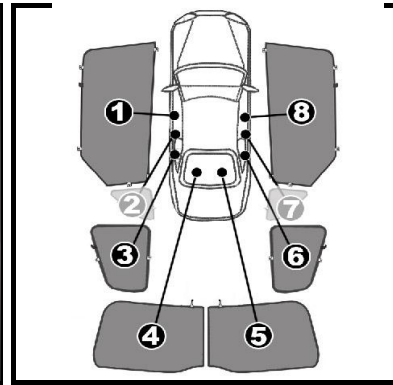

INSTALLATION INSTRUCTIONS

KIA VENGA

K-1P856ADB00

COMPONENTS INCLUDED

SHADES

FIXING CLIPS

SIDE SHADE INSTALLATION

QUARTER LIGHT SHADE INSTALLATION