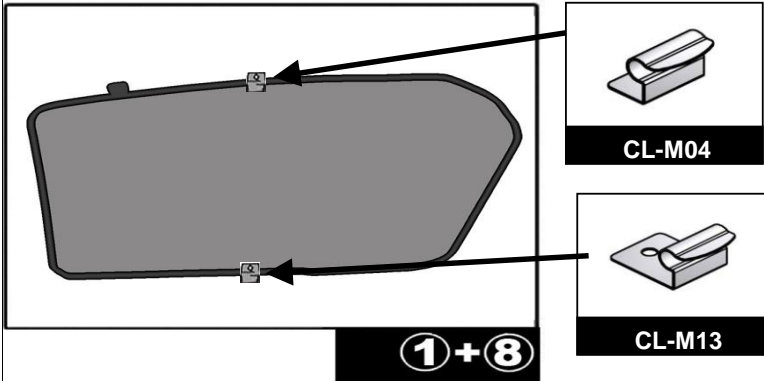

INSTALLATION INSTRUCTIONS

KIA VENGA

K-1P856ADB00

COMPONENTS INCLUDED

SHADES

FIXING CLIPS

SIDE SHADE INSTALLATION

QUARTER LIGHT SHADE INSTALLATION