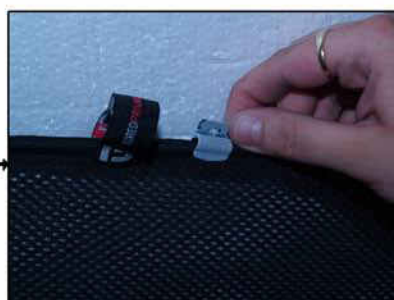

INSTALLATION INSTRUCTIONS

Lancia Ypsilon 3dr

LAN-YPSI-3-A

COMPONENTS INCLUDED

SHADES

FIXING CLIPS

SIDE SHADE INSTALLATION

SIDE SHADE INSTALLATION