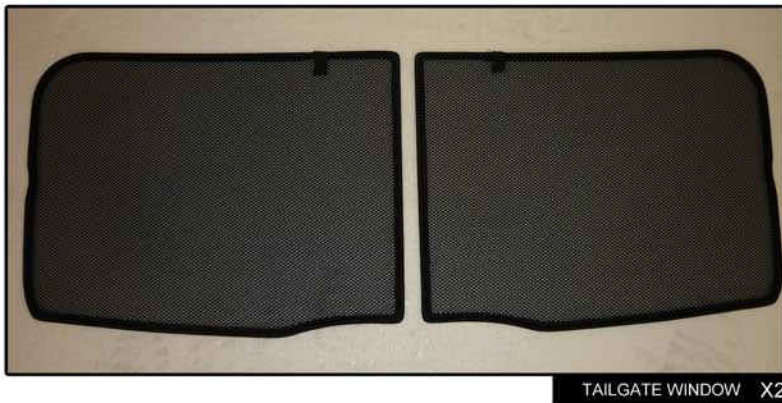

INSTALLATION INSTRUCTIONS

Lancia Ypsilon 3dr

LAN-YPSI-3-A

COMPONENTS INCLUDED

SHADES

FIXING CLIPS

SIDE SHADE INSTALLATION

SIDE SHADE INSTALLATION

SIDE SHADE INSTALLATION

TAILGATE SHADE INSTALLATION

TAILGATE SHADE INSTALLATION

TAILGATE SHADE INSTALLATION