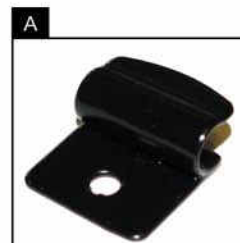

INSTALLATION INSTRUCTIONS

Lancia Ypsilon 3dr

LAN-YPSI-3-A

COMPONENTS INCLUDED

SHADES

FIXING CLIPS

SIDE SHADE INSTALLATION

SIDE SHADE INSTALLATION