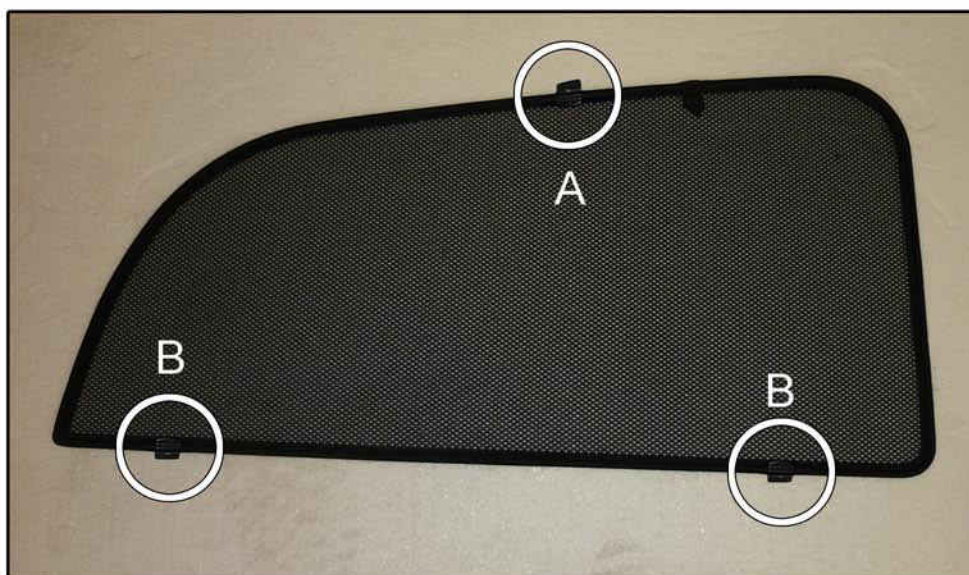

INSTALLATION INSTRUCTIONS

Lancia Ypsilon 3dr

LAN-YPSI-3-A

COMPONENTS INCLUDED

SHADES

FIXING CLIPS

SIDE SHADE INSTALLATION

SIDE SHADE INSTALLATION

SIDE SHADE INSTALLATION

TAILGATE SHADE INSTALLATION

TAILGATE SHADE INSTALLATION

TAILGATE SHADE INSTALLATION