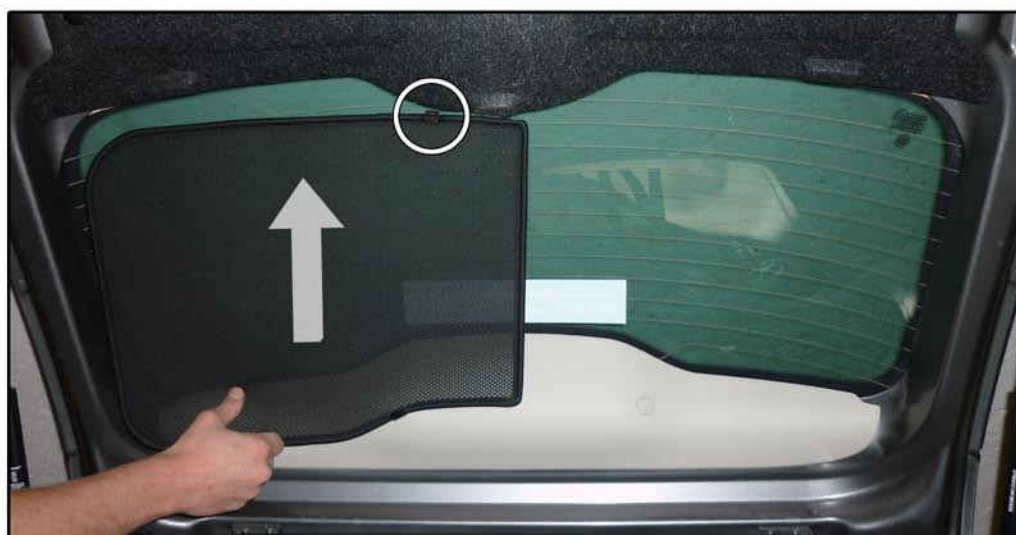

TAILGATE SHADE INSTALLATION