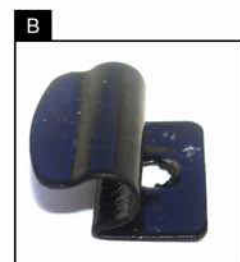

INSTALLATION INSTRUCTIONS

Lancia Ypsilon 3dr

LAN-YPSI-3-A

COMPONENTS INCLUDED

SHADES

FIXING CLIPS

SIDE SHADE INSTALLATION

SIDE SHADE INSTALLATION

SIDE SHADE INSTALLATION

TAILGATE SHADE INSTALLATION

TAILGATE SHADE INSTALLATION

TAILGATE SHADE INSTALLATION