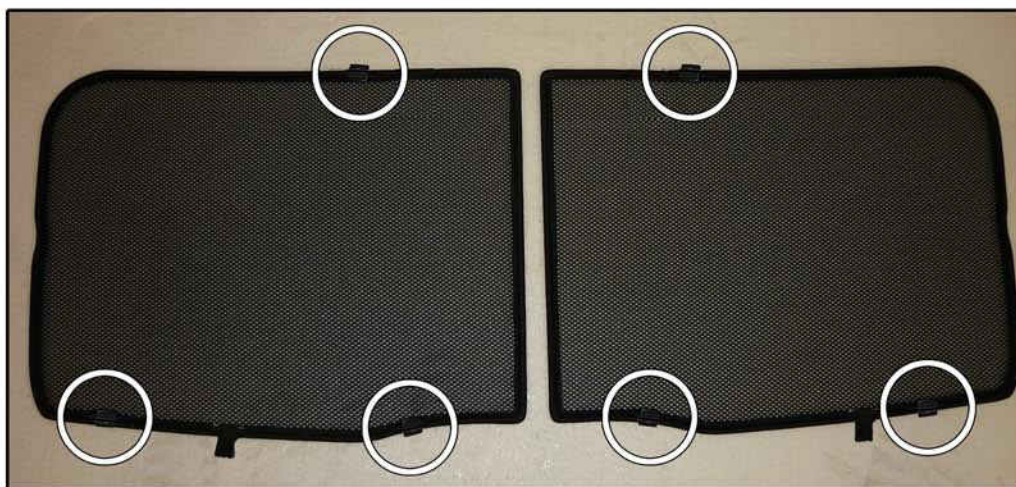

INSTALLATION INSTRUCTIONS

Lancia Ypsilon 3dr

LAN-YPSI-3-A

COMPONENTS INCLUDED

SHADES

FIXING CLIPS

SIDE SHADE INSTALLATION

SIDE SHADE INSTALLATION

SIDE SHADE INSTALLATION

TAILGATE SHADE INSTALLATION

TAILGATE SHADE INSTALLATION

TAILGATE SHADE INSTALLATION