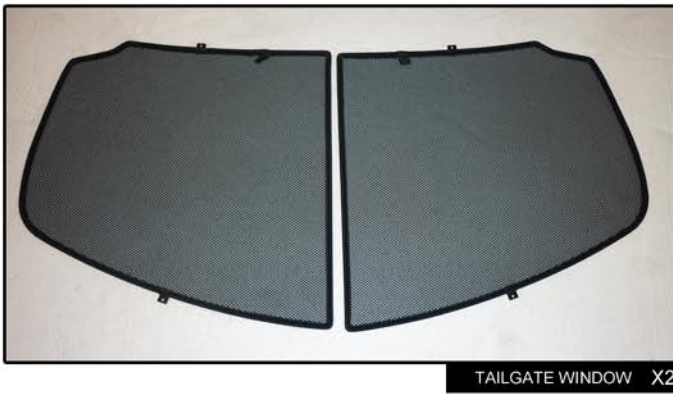

INSTALLATION INSTRUCTIONS

Mazda 2 3dr

MAZ-2-3-A

COMPONENTS INCLUDED

SHADES

FIXING CLIPS

SIDE SHADE INSTALLATION

SIDE SHADE INSTALLATION

TAILGATE SHADE INSTALLATION

TAILGATE SHADE INSTALLATION

TAILGATE SHADE INSTALLATION