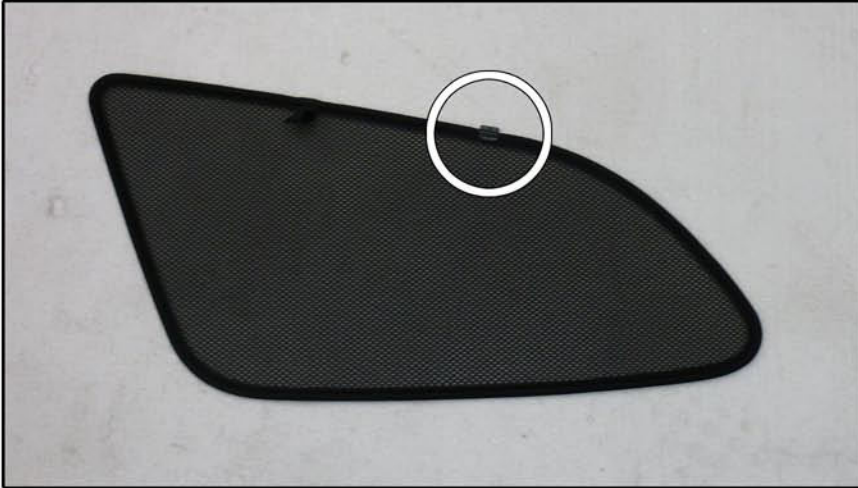

INSTALLATION INSTRUCTIONS

Mazda 6 Estate

MAZ-6-E-B

COMPONENTS INCLUDED

SHADES

FIXING CLIPS

SIDE SHADE INSTALLATION

SIDE SHADE INSTALLATION

SIDE SHADE INSTALLATION

PORT SHADE INSTALLATION

PORT SHADE INSTALLATION

PORT SHADE INSTALLATION

PORT SHADE INSTALLATION

X2