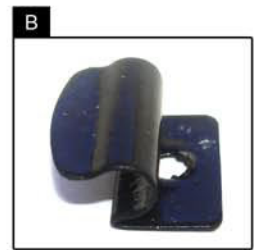

INSTALLATION INSTRUCTIONS

Mercedes C Coupe 2dr

MB-CCLS-3-B

COMPONENTS INCLUDED

SHADES

FIXING CLIPS

SIDE SHADE INSTALLATION

SIDE SHADE INSTALLATION

SIDE SHADE INSTALLATION

TAILGATE SHADE INSTALLATION

TAILGATE SHADE INSTALLATION

TAILGATE SHADE INSTALLATION

X2

TAILGATE SHADE INSTALLATION

SMALL TAILGATE SHADE INSTALLATION

SMALL TAILGATE SHADE INSTALLATION