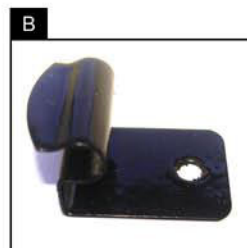

INSTALLATION INSTRUCTIONS

Mercedes C Coupe 2dr

MB-CCLS-3-B

COMPONENTS INCLUDED

SHADES

FIXING CLIPS

SIDE SHADE INSTALLATION

SIDE SHADE INSTALLATION

SIDE SHADE INSTALLATION

TAILGATE SHADE INSTALLATION

TAILGATE SHADE INSTALLATION

TAILGATE SHADE INSTALLATION

X2

TAILGATE SHADE INSTALLATION

SMALL TAILGATE SHADE INSTALLATION

SMALL TAILGATE SHADE INSTALLATION