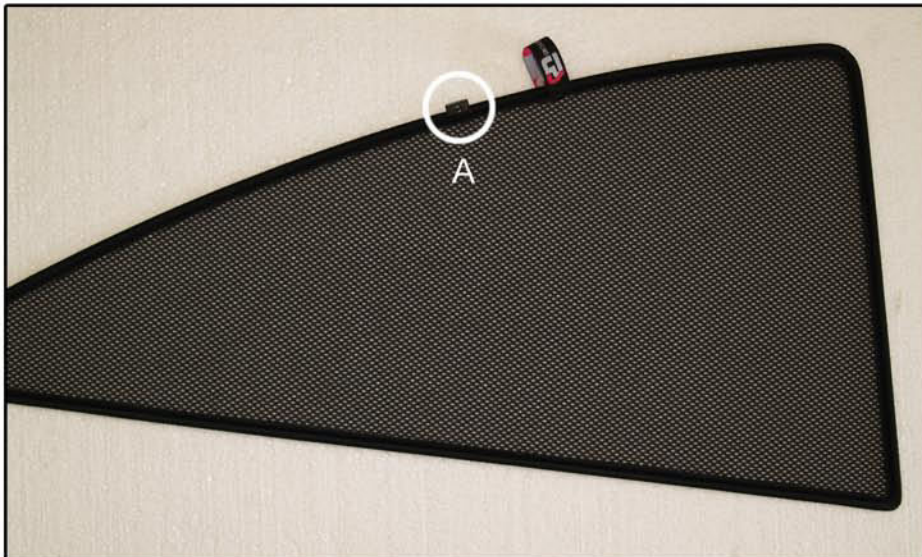

INSTALLATION INSTRUCTIONS

Mercedes C Coupe 2dr

MB-CCLS-3-B

COMPONENTS INCLUDED

SHADES

FIXING CLIPS

SIDE SHADE INSTALLATION

SIDE SHADE INSTALLATION

SIDE SHADE INSTALLATION

TAILGATE SHADE INSTALLATION

TAILGATE SHADE INSTALLATION

TAILGATE SHADE INSTALLATION

X2

TAILGATE SHADE INSTALLATION

SMALL TAILGATE SHADE INSTALLATION

SMALL TAILGATE SHADE INSTALLATION