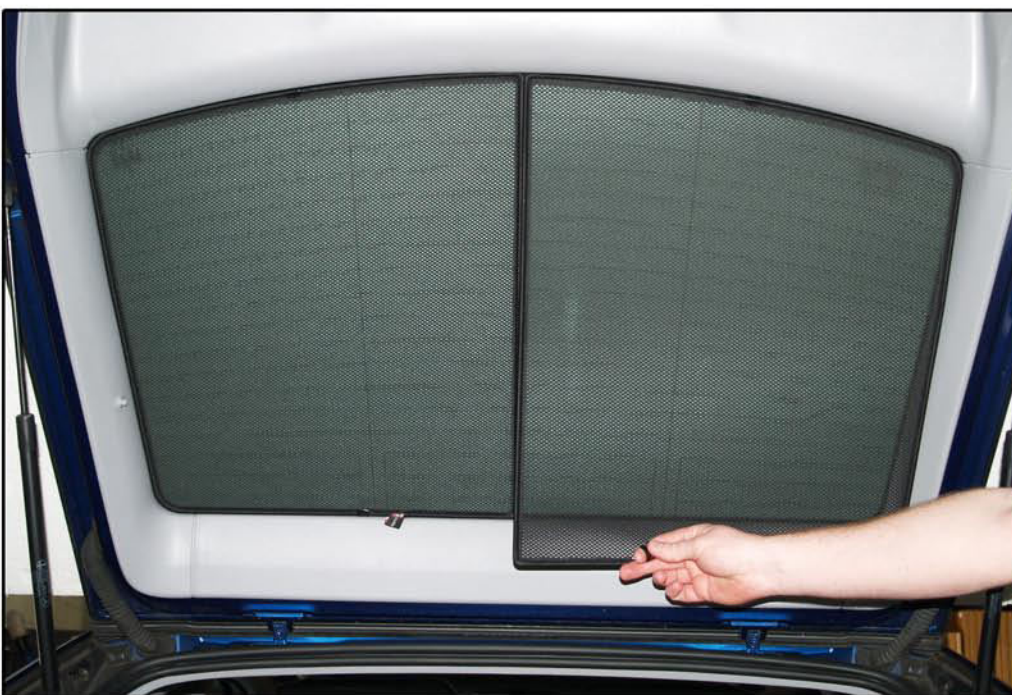

INSTALLATION INSTRUCTIONS

Mercedes C Coupe 2dr

MB-CCLS-3-B

COMPONENTS INCLUDED

SHADES

FIXING CLIPS

SIDE SHADE INSTALLATION

SIDE SHADE INSTALLATION

SIDE SHADE INSTALLATION

TAILGATE SHADE INSTALLATION

TAILGATE SHADE INSTALLATION

TAILGATE SHADE INSTALLATION

X2

TAILGATE SHADE INSTALLATION

SMALL TAILGATE SHADE INSTALLATION

SMALL TAILGATE SHADE INSTALLATION

SMALL TAILGATE SHADE INSTALLATION