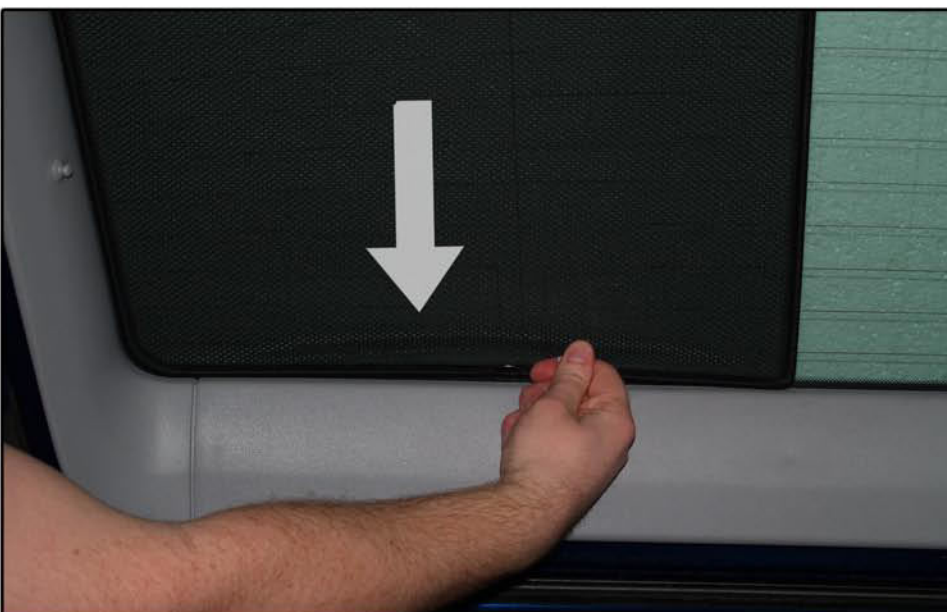

INSTALLATION INSTRUCTIONS

Mercedes C Coupe 2dr

MB-CCLS-3-B

COMPONENTS INCLUDED

SHADES

FIXING CLIPS

SIDE SHADE INSTALLATION

SIDE SHADE INSTALLATION

SIDE SHADE INSTALLATION

TAILGATE SHADE INSTALLATION

TAILGATE SHADE INSTALLATION

TAILGATE SHADE INSTALLATION

X2

TAILGATE SHADE INSTALLATION

SMALL TAILGATE SHADE INSTALLATION

SMALL TAILGATE SHADE INSTALLATION

SMALL TAILGATE SHADE INSTALLATION