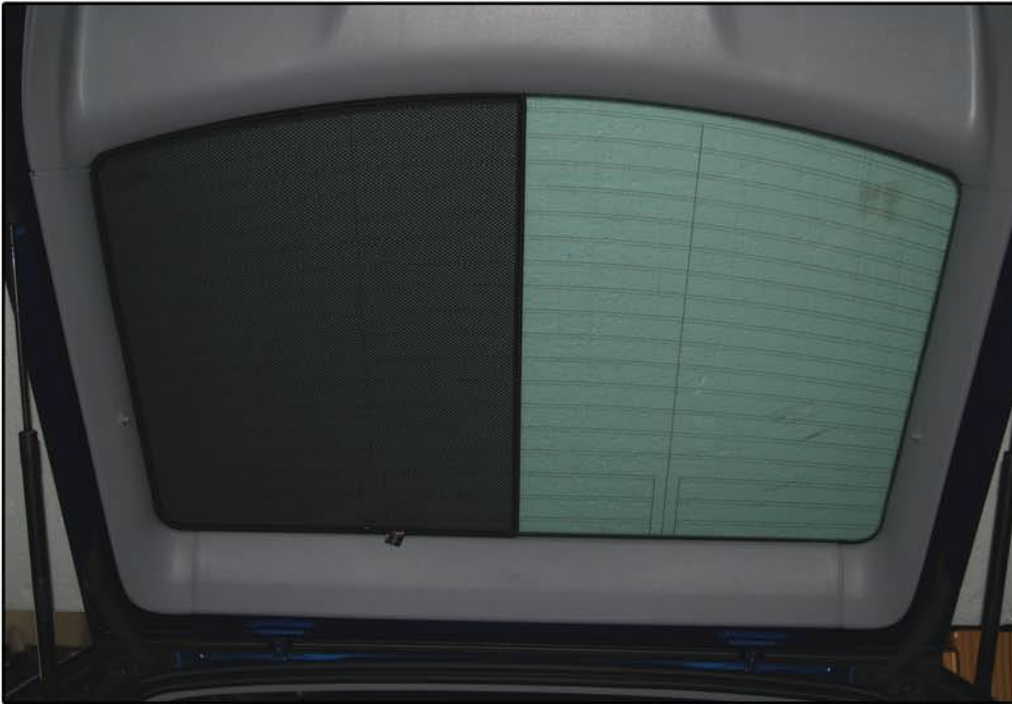

INSTALLATION INSTRUCTIONS

Mercedes C Coupe 2dr

MB-CCLS-3-B

COMPONENTS INCLUDED

SHADES

FIXING CLIPS

SIDE SHADE INSTALLATION

SIDE SHADE INSTALLATION

SIDE SHADE INSTALLATION

TAILGATE SHADE INSTALLATION

TAILGATE SHADE INSTALLATION

TAILGATE SHADE INSTALLATION

X2

TAILGATE SHADE INSTALLATION

SMALL TAILGATE SHADE INSTALLATION

SMALL TAILGATE SHADE INSTALLATION

SMALL TAILGATE SHADE INSTALLATION