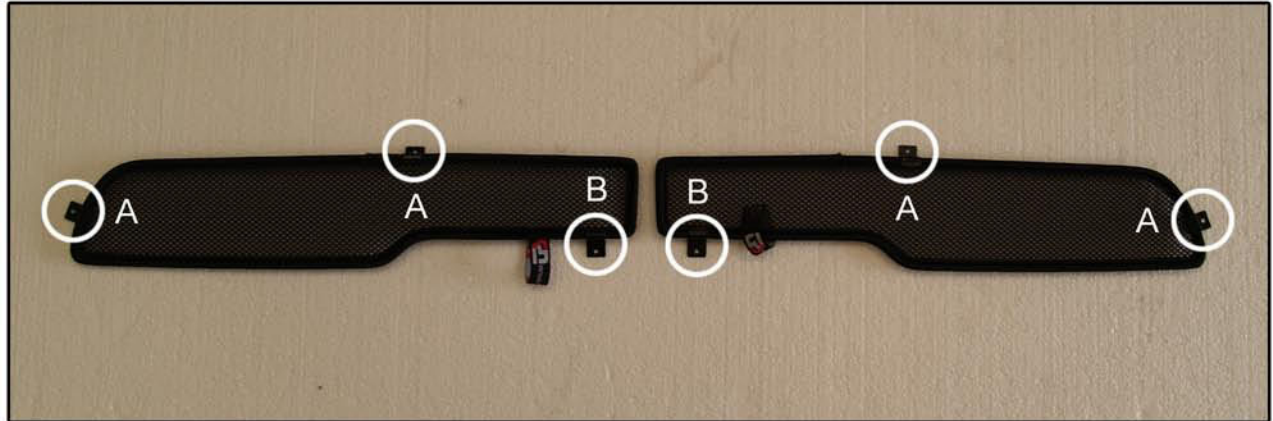

INSTALLATION INSTRUCTIONS

Mercedes C Coupe 2dr

MB-CCLS-3-B

COMPONENTS INCLUDED

SHADES

FIXING CLIPS

SIDE SHADE INSTALLATION

SIDE SHADE INSTALLATION

SIDE SHADE INSTALLATION

TAILGATE SHADE INSTALLATION

TAILGATE SHADE INSTALLATION

TAILGATE SHADE INSTALLATION

X2

TAILGATE SHADE INSTALLATION

SMALL TAILGATE SHADE INSTALLATION

SMALL TAILGATE SHADE INSTALLATION

SMALL TAILGATE SHADE INSTALLATION