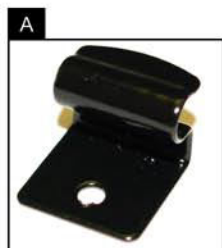

INSTALLATION INSTRUCTIONS

Mercedes C Coupe 2dr

MB-CCLS-3-B

COMPONENTS INCLUDED

SHADES

FIXING CLIPS

SIDE SHADE INSTALLATION

SIDE SHADE INSTALLATION

SIDE SHADE INSTALLATION

TAILGATE SHADE INSTALLATION

TAILGATE SHADE INSTALLATION

TAILGATE SHADE INSTALLATION

X2

TAILGATE SHADE INSTALLATION

SMALL TAILGATE SHADE INSTALLATION

SMALL TAILGATE SHADE INSTALLATION