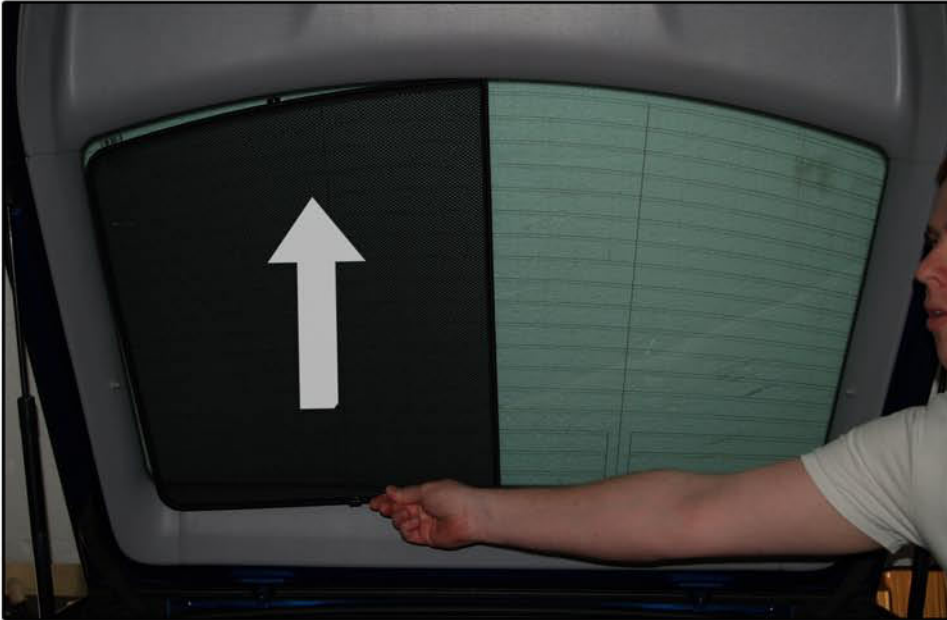

TAILGATE SHADE INSTALLATION