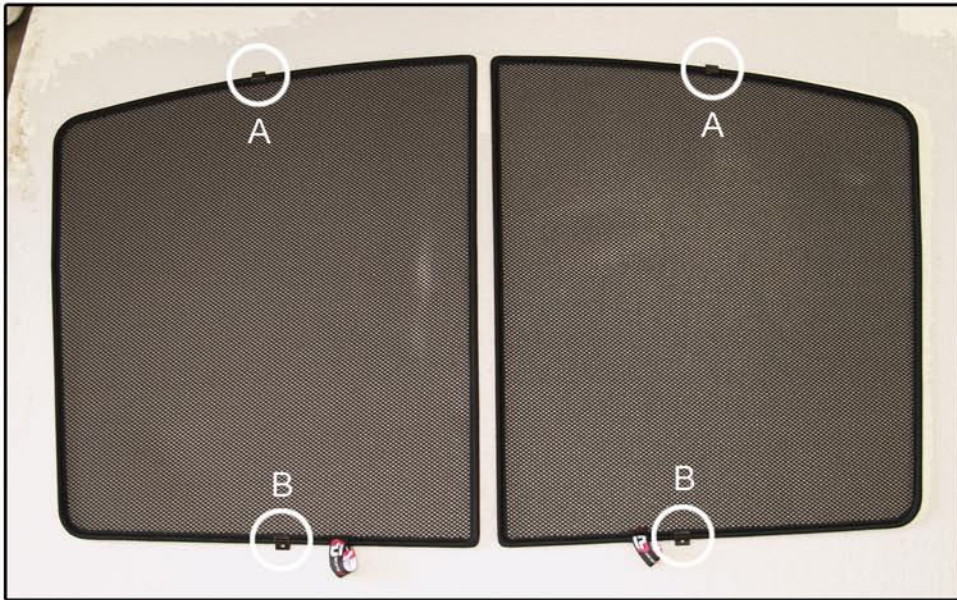

INSTALLATION INSTRUCTIONS

Mercedes C Coupe 2dr

MB-CCLS-3-B

COMPONENTS INCLUDED

SHADES

FIXING CLIPS

SIDE SHADE INSTALLATION

SIDE SHADE INSTALLATION

SIDE SHADE INSTALLATION

TAILGATE SHADE INSTALLATION

TAILGATE SHADE INSTALLATION

TAILGATE SHADE INSTALLATION

X2

TAILGATE SHADE INSTALLATION

SMALL TAILGATE SHADE INSTALLATION

SMALL TAILGATE SHADE INSTALLATION

SMALL TAILGATE SHADE INSTALLATION