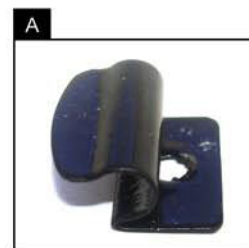

INSTALLATION INSTRUCTIONS

Mercedes C Coupe 2dr

MB-CCLS-3-B

COMPONENTS INCLUDED

SHADES

FIXING CLIPS

SIDE SHADE INSTALLATION

SIDE SHADE INSTALLATION

SIDE SHADE INSTALLATION

TAILGATE SHADE INSTALLATION

TAILGATE SHADE INSTALLATION

TAILGATE SHADE INSTALLATION

X2

TAILGATE SHADE INSTALLATION

SMALL TAILGATE SHADE INSTALLATION

SMALL TAILGATE SHADE INSTALLATION