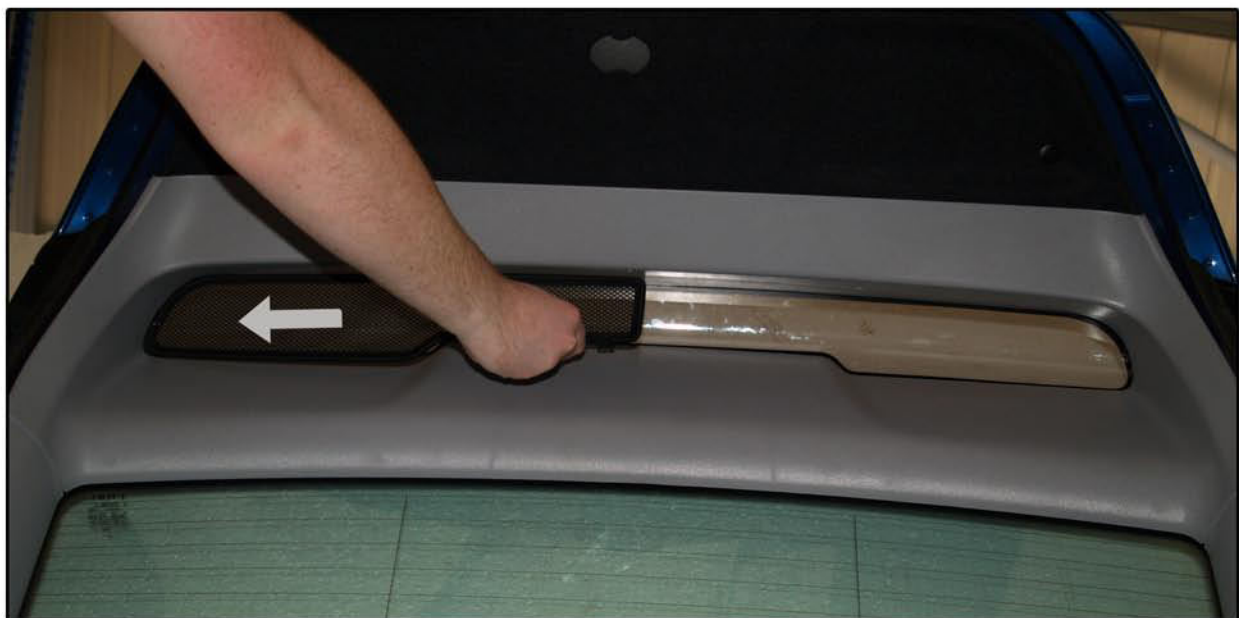

INSTALLATION INSTRUCTIONS

Mercedes C Coupe 2dr

MB-CCLS-3-B

COMPONENTS INCLUDED

SHADES

FIXING CLIPS

SIDE SHADE INSTALLATION

SIDE SHADE INSTALLATION

SIDE SHADE INSTALLATION

TAILGATE SHADE INSTALLATION

TAILGATE SHADE INSTALLATION

TAILGATE SHADE INSTALLATION

X2

TAILGATE SHADE INSTALLATION

SMALL TAILGATE SHADE INSTALLATION

SMALL TAILGATE SHADE INSTALLATION