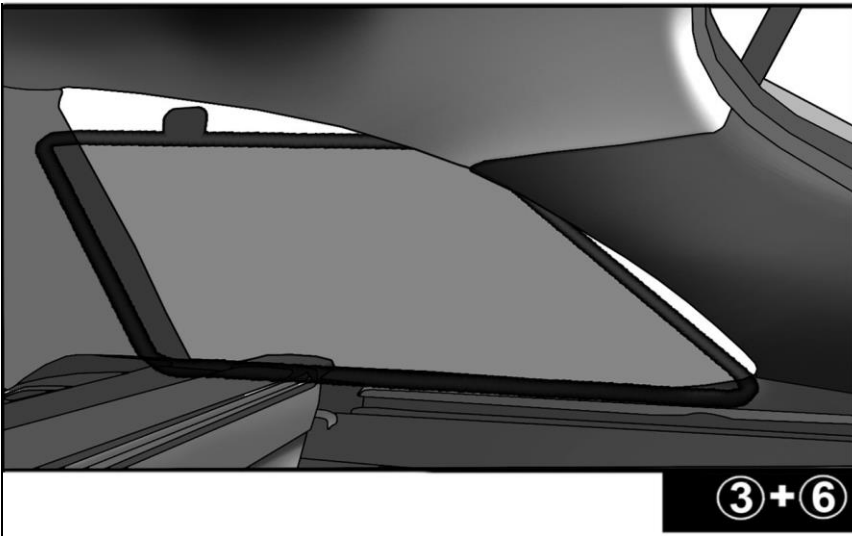

FIXING CLIPS

CL-M05 x6

CL-M02 x6

SIDE SHADE INSTALLATION

QUARTER LIGHT SHADE INSTALLATION

REAR SHADE INSTALLATION

④+⑤

④+⑤