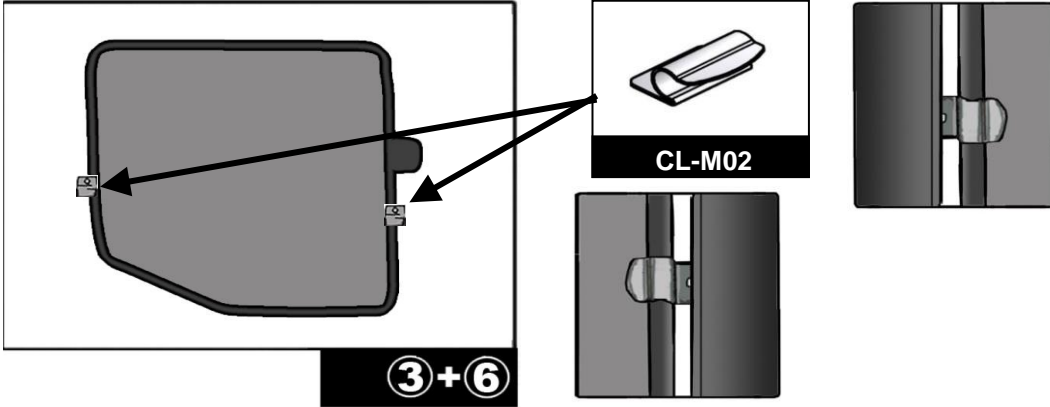

FIXING CLIPS

CL-M05 x6

CL-M02 x6

SIDE SHADE INSTALLATION

QUARTER LIGHT SHADE INSTALLATION

REAR SHADE INSTALLATION

④+⑤

④+⑤