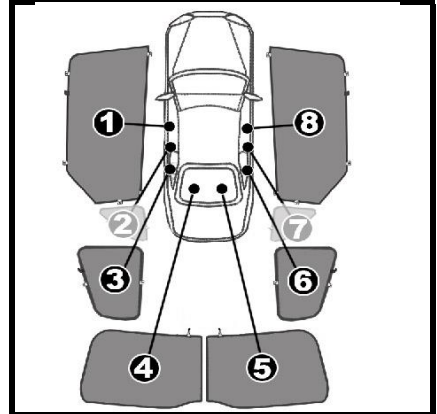

INSTALLATION INSTRUCTIONS

MINI COUNTRYMAN

MIN-COUN-5-A

COMPONENTS INCLUDED

SHADES

1+8

3+6

4+5