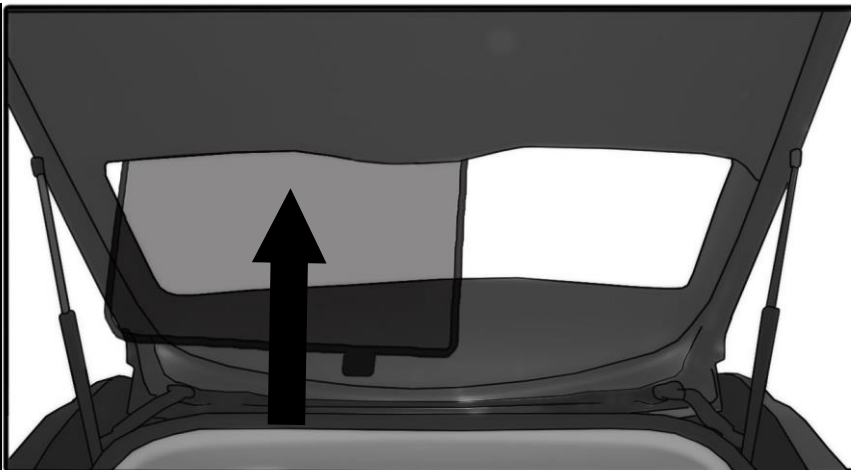

FIXING CLIPS

CL-M05 x6

CL-M02 x6

SIDE SHADE INSTALLATION

QUARTER LIGHT SHADE INSTALLATION

REAR SHADE INSTALLATION

④+⑤

④+⑤