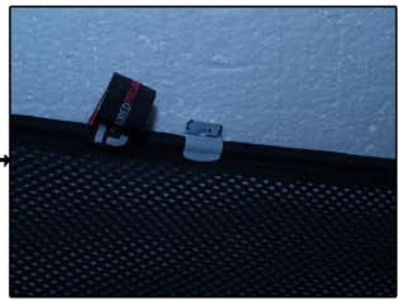

INSTALLATION INSTRUCTIONS

Mini One 3dr

MIN-ONE-3-B

COMPONENTS INCLUDED

SHADES

FIXING CLIPS

SIDE SHADE INSTALLATION

SIDE SHADE INSTALLATION

TAILGATE SHADE INSTALLATION

TAILGATE SHADE INSTALLATION

TAILGATE SHADE INSTALLATION

X2