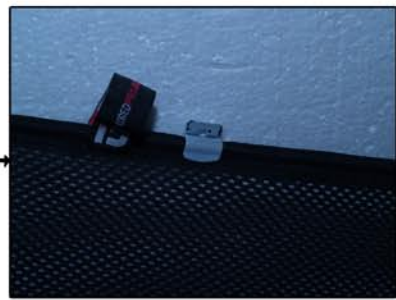

INSTALLATION INSTRUCTIONS

Mini One 3dr

MIN-ONE-3-B

COMPONENTS INCLUDED

SHADES

FIXING CLIPS

SIDE SHADE INSTALLATION

SIDE SHADE INSTALLATION

TAILGATE SHADE INSTALLATION

TAILGATE SHADE INSTALLATION

TAILGATE SHADE INSTALLATION

X2