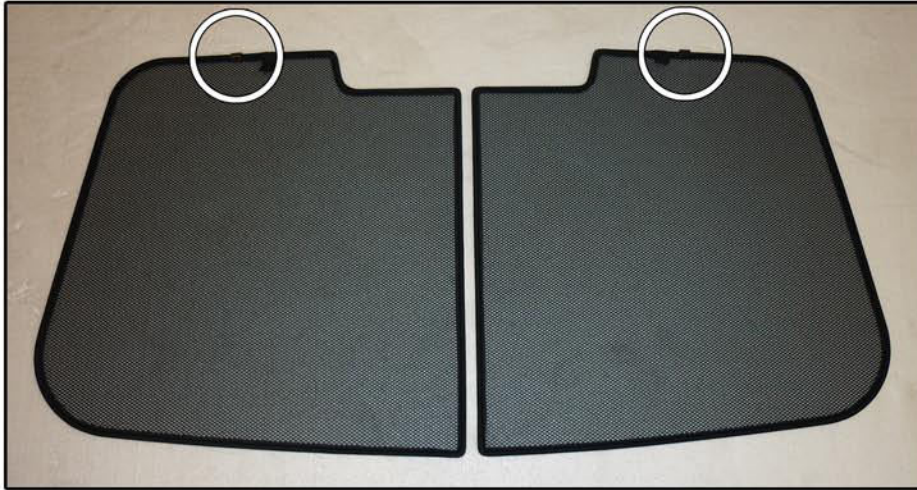

INSTALLATION INSTRUCTIONS

Nissan Almera Tino 5dr

NIS-ALMT-5-A

COMPONENTS INCLUDED

SHADES

FIXING CLIPS

SIDE SHADE INSTALLATION

SIDE SHADE INSTALLATION

SIDE SHADE INSTALLATION

PORT SHADE INSTALLATION

PORT SHADE INSTALLATION

TAILGATE SHADE INSTALLATION

TAILGATE SHADE INSTALLATION

TAILGATE SHADE INSTALLATION