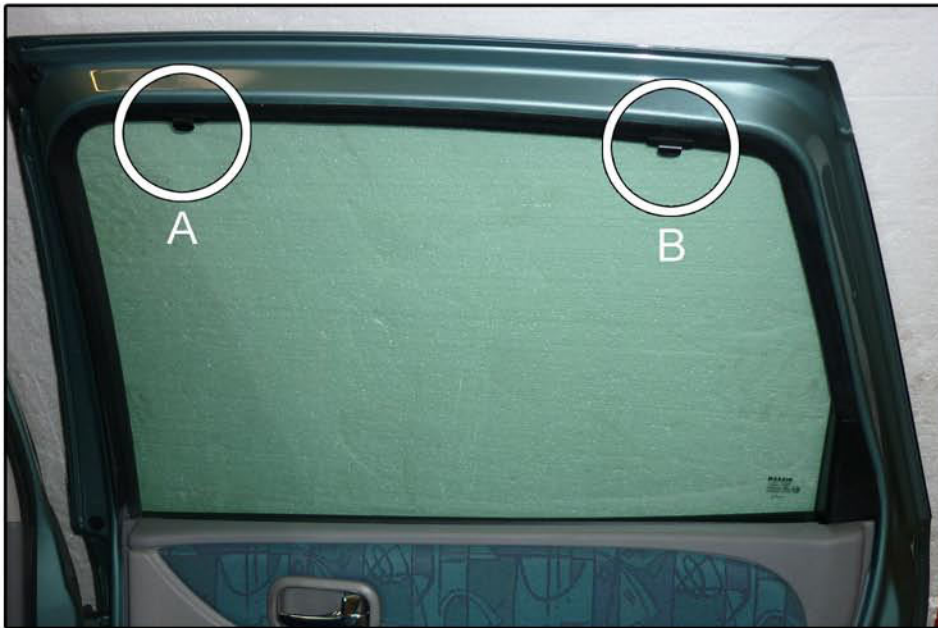

INSTALLATION INSTRUCTIONS

Nissan Almera Tino 5dr

NIS-ALMT-5-A

COMPONENTS INCLUDED

SHADES

FIXING CLIPS

SIDE SHADE INSTALLATION

SIDE SHADE INSTALLATION

SIDE SHADE INSTALLATION

PORT SHADE INSTALLATION

PORT SHADE INSTALLATION

TAILGATE SHADE INSTALLATION

TAILGATE SHADE INSTALLATION

TAILGATE SHADE INSTALLATION