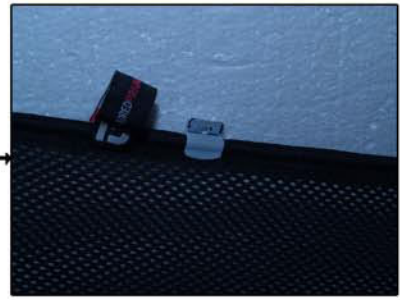

INSTALLATION INSTRUCTIONS

Nissan Almera Tino 5dr

NIS-ALMT-5-A

COMPONENTS INCLUDED

SHADES

FIXING CLIPS

SIDE SHADE INSTALLATION

SIDE SHADE INSTALLATION

SIDE SHADE INSTALLATION

PORT SHADE INSTALLATION

PORT SHADE INSTALLATION

TAILGATE SHADE INSTALLATION

TAILGATE SHADE INSTALLATION

TAILGATE SHADE INSTALLATION