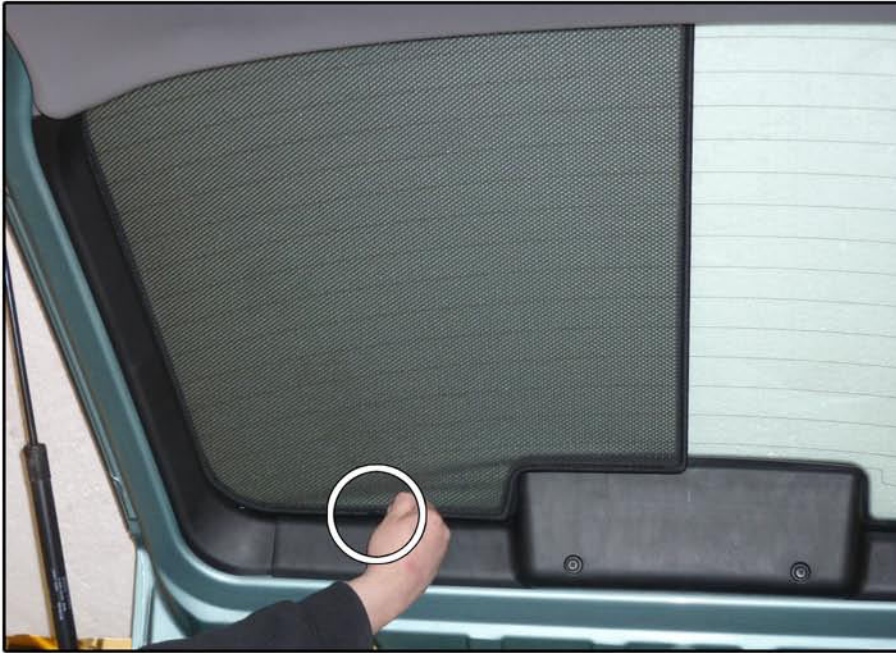

INSTALLATION INSTRUCTIONS

Nissan Almera Tino 5dr

NIS-ALMT-5-A

COMPONENTS INCLUDED

SHADES

FIXING CLIPS

SIDE SHADE INSTALLATION

SIDE SHADE INSTALLATION

SIDE SHADE INSTALLATION

PORT SHADE INSTALLATION

PORT SHADE INSTALLATION

TAILGATE SHADE INSTALLATION

TAILGATE SHADE INSTALLATION

TAILGATE SHADE INSTALLATION