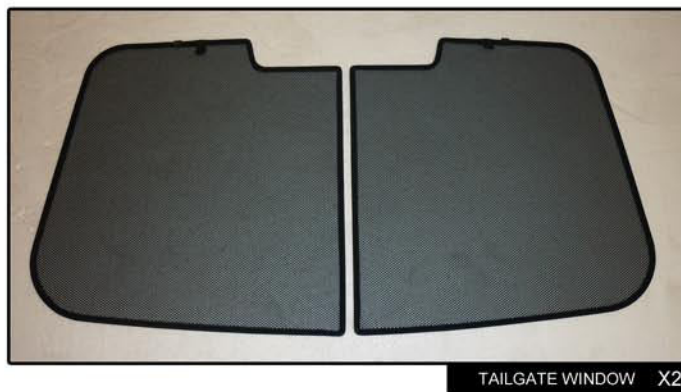

INSTALLATION INSTRUCTIONS

Nissan Almera Tino 5dr

NIS-ALMT-5-A

COMPONENTS INCLUDED

SHADES

FIXING CLIPS

SIDE SHADE INSTALLATION

SIDE SHADE INSTALLATION

SIDE SHADE INSTALLATION

PORT SHADE INSTALLATION

PORT SHADE INSTALLATION

TAILGATE SHADE INSTALLATION

TAILGATE SHADE INSTALLATION

TAILGATE SHADE INSTALLATION