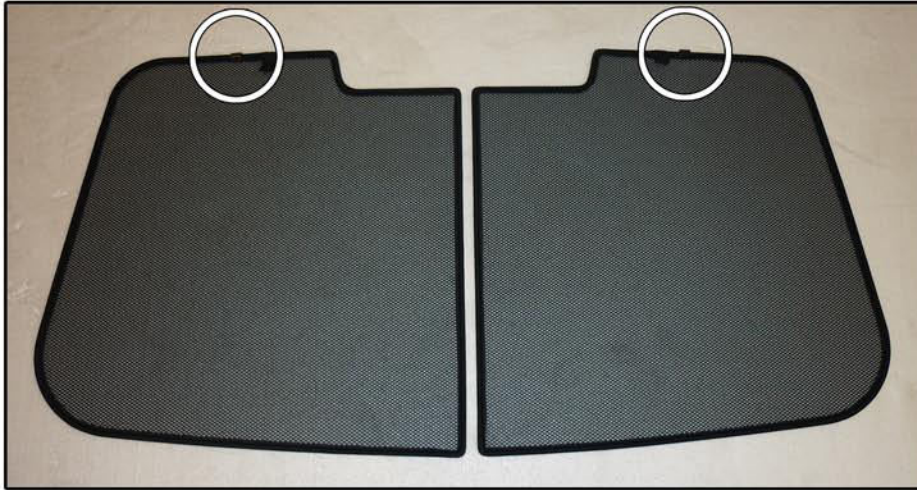

INSTALLATION INSTRUCTIONS

Nissan Almera Tino 5dr

NIS-ALMT-5-B

COMPONENTS INCLUDED

SHADES

SIDE WINDOWS X2

PORT WINDOW X2

TAILGATE WINDOW X2

FIXING CLIPS

X4

X4

X4

SIDE SHADE INSTALLATION

SIDE SHADE INSTALLATION

SIDE SHADE INSTALLATION

PORT SHADE INSTALLATION

PORT SHADE INSTALLATION

TAILGATE SHADE INSTALLATION

TAILGATE SHADE INSTALLATION

TAILGATE SHADE INSTALLATION