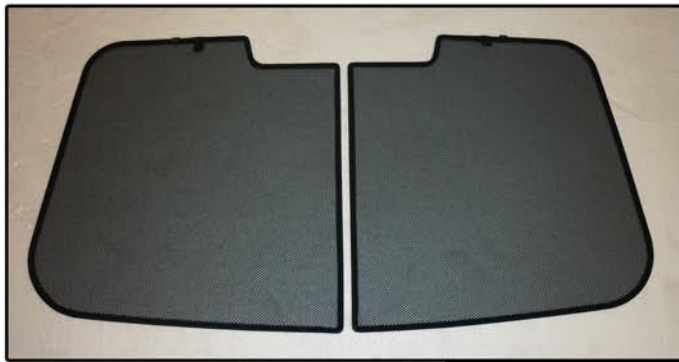

INSTALLATION INSTRUCTIONS

Nissan Almera Tino 5dr

NIS-ALMT-5-B

COMPONENTS INCLUDED

SHADES

SIDE WINDOWS X2

PORT WINDOW X2

TAILGATE WINDOW X2

FIXING CLIPS

X4

X4

X4

SIDE SHADE INSTALLATION

SIDE SHADE INSTALLATION

SIDE SHADE INSTALLATION

PORT SHADE INSTALLATION