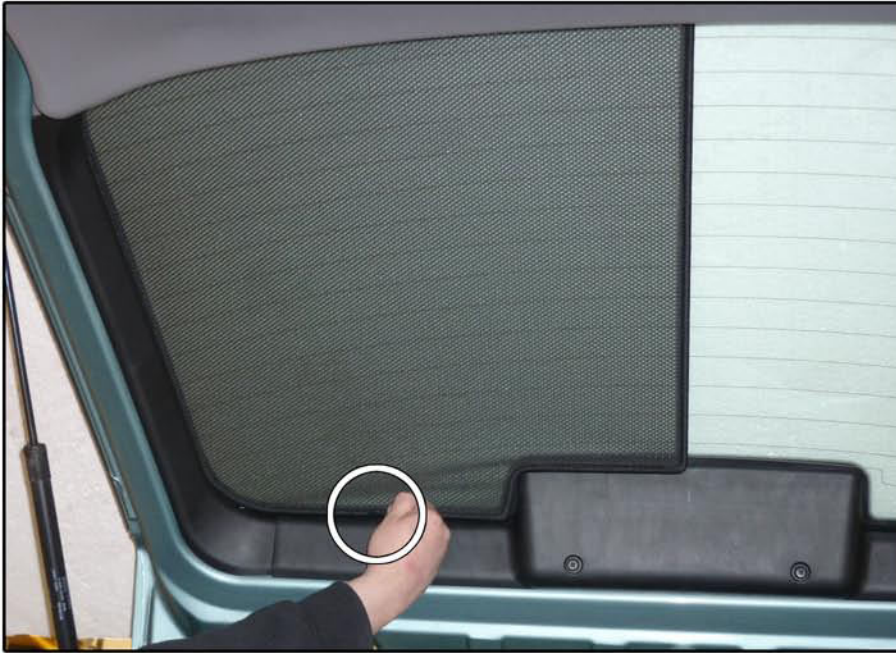

TAILGATE SHADE INSTALLATION