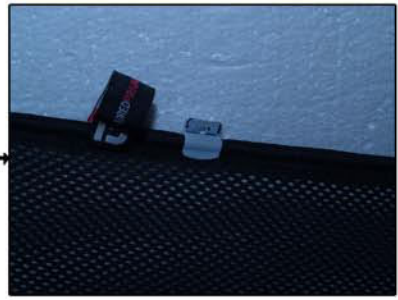

INSTALLATION INSTRUCTIONS

Nissan Almera Tino 5dr

NIS-ALMT-5-B

COMPONENTS INCLUDED

SHADES

SIDE WINDOWS X2

PORT WINDOW X2

TAILGATE WINDOW X2

FIXING CLIPS

X4

X4

X4

SIDE SHADE INSTALLATION

SIDE SHADE INSTALLATION

SIDE SHADE INSTALLATION

PORT SHADE INSTALLATION