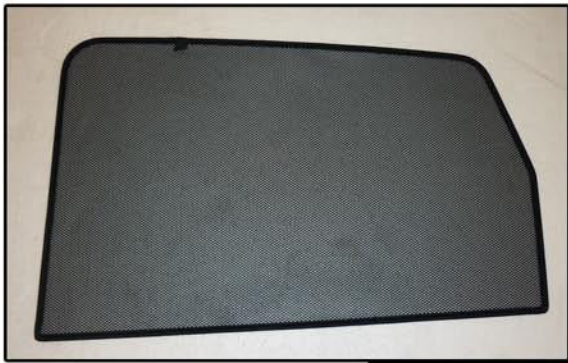

INSTALLATION INSTRUCTIONS

Nissan Almera Tino 5dr

NIS-ALMT-5-B

COMPONENTS INCLUDED

SHADES

SIDE WINDOWS X2

PORT WINDOW X2

TAILGATE WINDOW X2

FIXING CLIPS

X4

X4

X4

SIDE SHADE INSTALLATION

SIDE SHADE INSTALLATION

SIDE SHADE INSTALLATION

PORT SHADE INSTALLATION