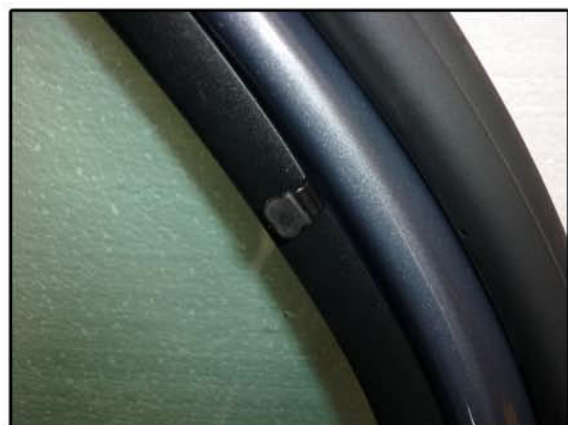

INSTALLATION INSTRUCTIONS

Nissan Micra 5dr

NIS-MICR-5-A

COMPONENTS INCLUDED

SHADES

SIDE WINDOWS X2

TAILGATE WINDOW X2

FIXING CLIPS

X4

X2

SIDE SHADE INSTALLATION

SIDE SHADE INSTALLATION

TAILGATE SHADE INSTALLATION

TAILGATE SHADE INSTALLATION

TAILGATE SHADE INSTALLATION