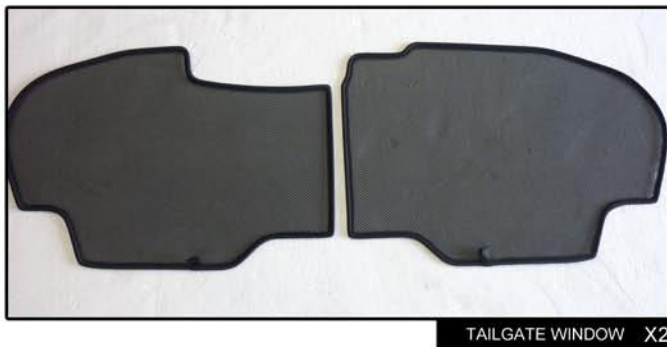

INSTALLATION INSTRUCTIONS

Nissan Pathfinder 4x4

NIS-PATH-5-A

COMPONENTS INCLUDED

SHADES

FIXING CLIPS

SIDE SHADE INSTALLATION

SIDE SHADE INSTALLATION

SIDE SHADE INSTALLATION

PORT SHADE INSTALLATION

PORT SHADE INSTALLATION

TAILGATE SHADE INSTALLATION

TAILGATE SHADE INSTALLATION

TAILGATE SHADE INSTALLATION

X2

TAILGATE SHADE INSTALLATION