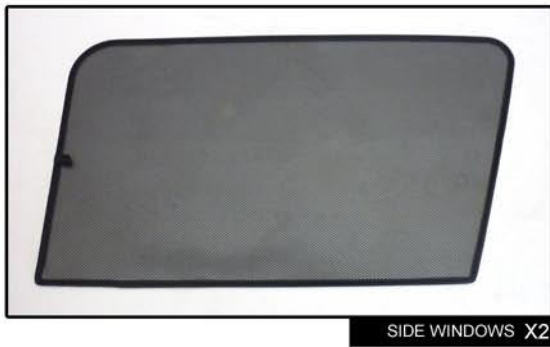

INSTALLATION INSTRUCTIONS

Nissan Pathfinder 4x4

NIS-PATH-5-A

COMPONENTS INCLUDED

SHADES

FIXING CLIPS

SIDE SHADE INSTALLATION

SIDE SHADE INSTALLATION

SIDE SHADE INSTALLATION

PORT SHADE INSTALLATION

PORT SHADE INSTALLATION

TAILGATE SHADE INSTALLATION

TAILGATE SHADE INSTALLATION

TAILGATE SHADE INSTALLATION

X2

TAILGATE SHADE INSTALLATION