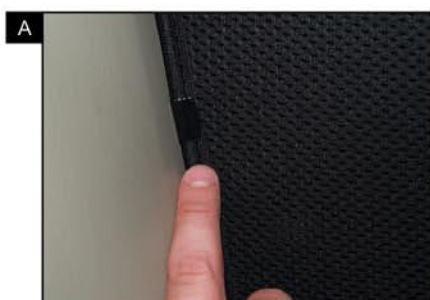

INSTALLATION INSTRUCTIONS

Nissan Patrol

NIS-PATR-5-A

COMPONENTS INCLUDED

SHADES

FIXING CLIPS

SIDE SHADE INSTALLATION

SIDE SHADE INSTALLATION

SIDE SHADE INSTALLATION

LOAD AREA SHADE INSTALLATION

LOAD AREA SHADE INSTALLATION

LEFT DOOR TAILGATE INSTALLATION

LEFT DOOR TAILGATE INSTALLATION

LEFT DOOR TAILGATE INSTALLATION

RIGHT DOOR TAILGATE INSTALLATION