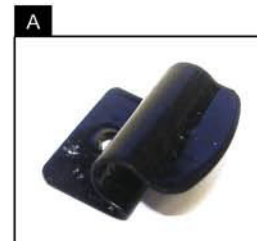

INSTALLATION INSTRUCTIONS

Nissan Patrol

NIS-PATR-5-A

COMPONENTS INCLUDED

SHADES

FIXING CLIPS

SIDE SHADE INSTALLATION

SIDE SHADE INSTALLATION

SIDE SHADE INSTALLATION

LOAD AREA SHADE INSTALLATION

LOAD AREA SHADE INSTALLATION

LEFT DOOR TAILGATE INSTALLATION

LEFT DOOR TAILGATE INSTALLATION

LEFT DOOR TAILGATE INSTALLATION

RIGHT DOOR TAILGATE INSTALLATION