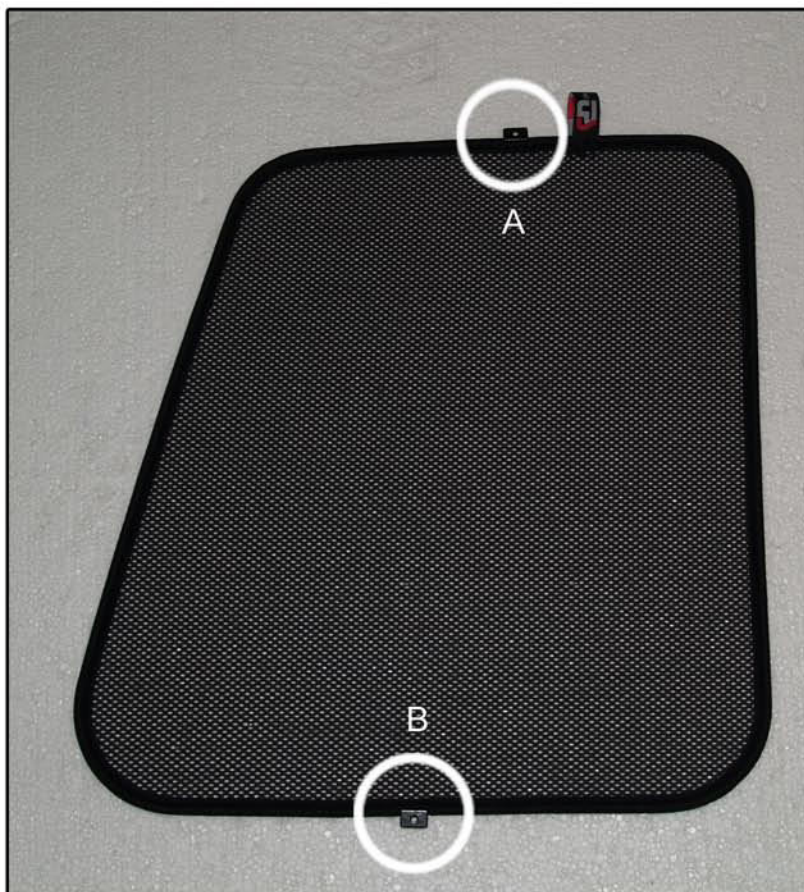

INSTALLATION INSTRUCTIONS

Nissan Patrol

NIS-PATR-5-A

COMPONENTS INCLUDED

SHADES

FIXING CLIPS

SIDE SHADE INSTALLATION

SIDE SHADE INSTALLATION

SIDE SHADE INSTALLATION

LOAD AREA SHADE INSTALLATION

LOAD AREA SHADE INSTALLATION

LEFT DOOR TAILGATE INSTALLATION

LEFT DOOR TAILGATE INSTALLATION

LEFT DOOR TAILGATE INSTALLATION

RIGHT DOOR TAILGATE INSTALLATION