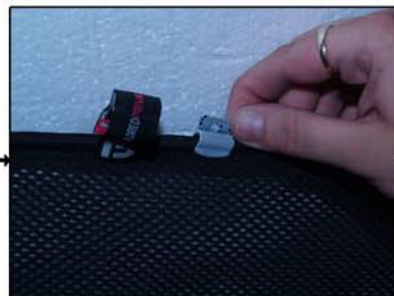

INSTALLATION INSTRUCTIONS

Nissan Patrol

NIS-PATR-5-A

COMPONENTS INCLUDED

SHADES

FIXING CLIPS

SIDE SHADE INSTALLATION

SIDE SHADE INSTALLATION

SIDE SHADE INSTALLATION

LOAD AREA SHADE INSTALLATION

LOAD AREA SHADE INSTALLATION

LEFT DOOR TAILGATE INSTALLATION

LEFT DOOR TAILGATE INSTALLATION

LEFT DOOR TAILGATE INSTALLATION

RIGHT DOOR TAILGATE INSTALLATION