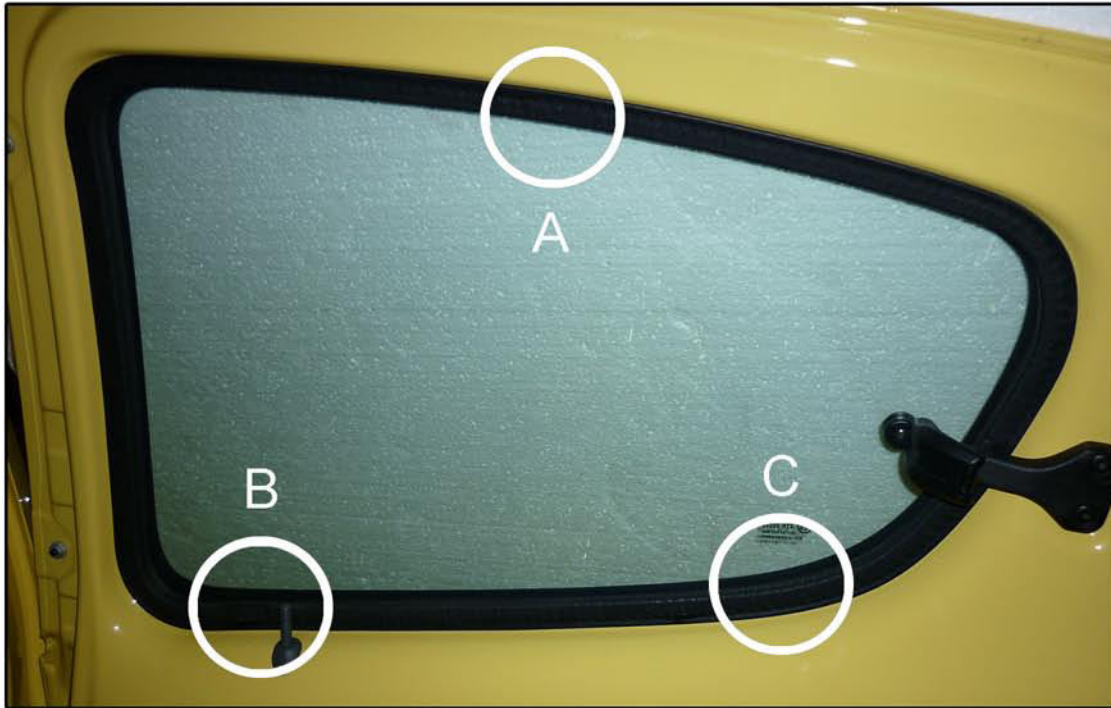

INSTALLATION INSTRUCTIONS

Peugeot 107 5dr

PEU-107-5-A

COMPONENTS INCLUDED

SHADES

SIDE WINDOWS X2

TAILGATE WINDOW X2

FIXING CLIPS

X13

X1

SIDE SHADE INSTALLATION

SIDE SHADE INSTALLATION

SIDE SHADE INSTALLATION

SIDE SHADE INSTALLATION

TAILGATE SHADE INSTALLATION

TAILGATE SHADE INSTALLATION