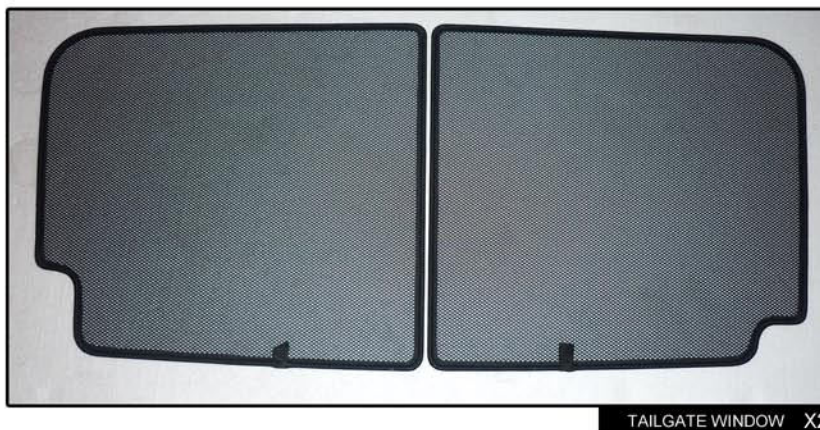

INSTALLATION INSTRUCTIONS

Peugeot 107 5dr

PEU-107-5-A

COMPONENTS INCLUDED

SHADES

SIDE WINDOWS X2

TAILGATE WINDOW X2

FIXING CLIPS

X13

X1

SIDE SHADE INSTALLATION

SIDE SHADE INSTALLATION

SIDE SHADE INSTALLATION

SIDE SHADE INSTALLATION

TAILGATE SHADE INSTALLATION

TAILGATE SHADE INSTALLATION