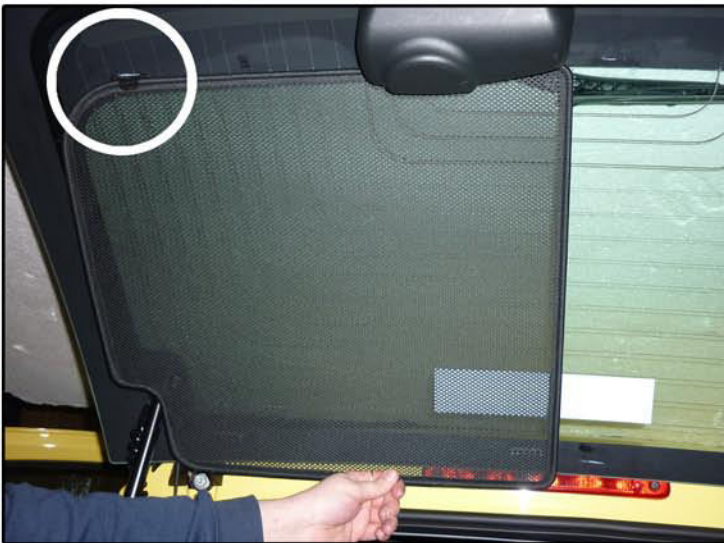

TAILGATE SHADE INSTALLATION