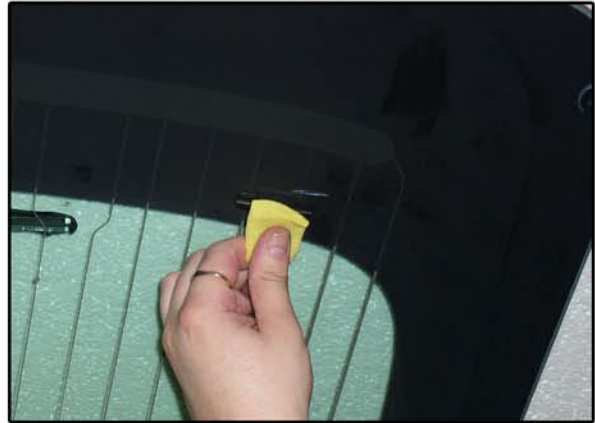

TAILGATE SHADE INSTALLATION