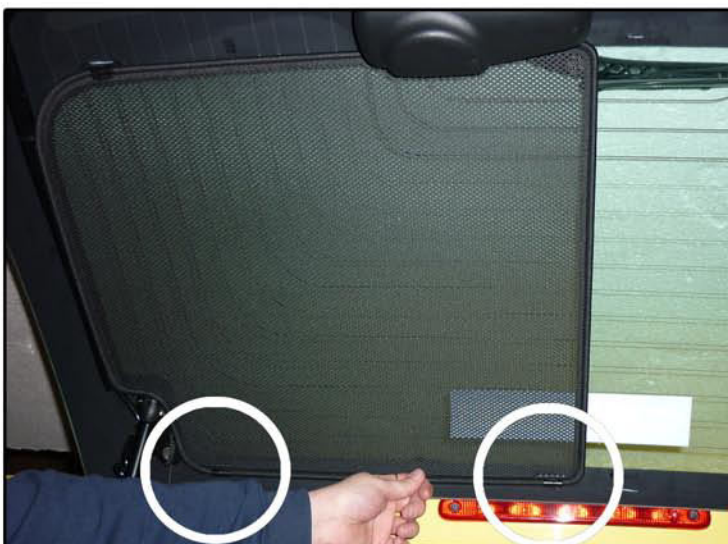

TAILGATE SHADE INSTALLATION