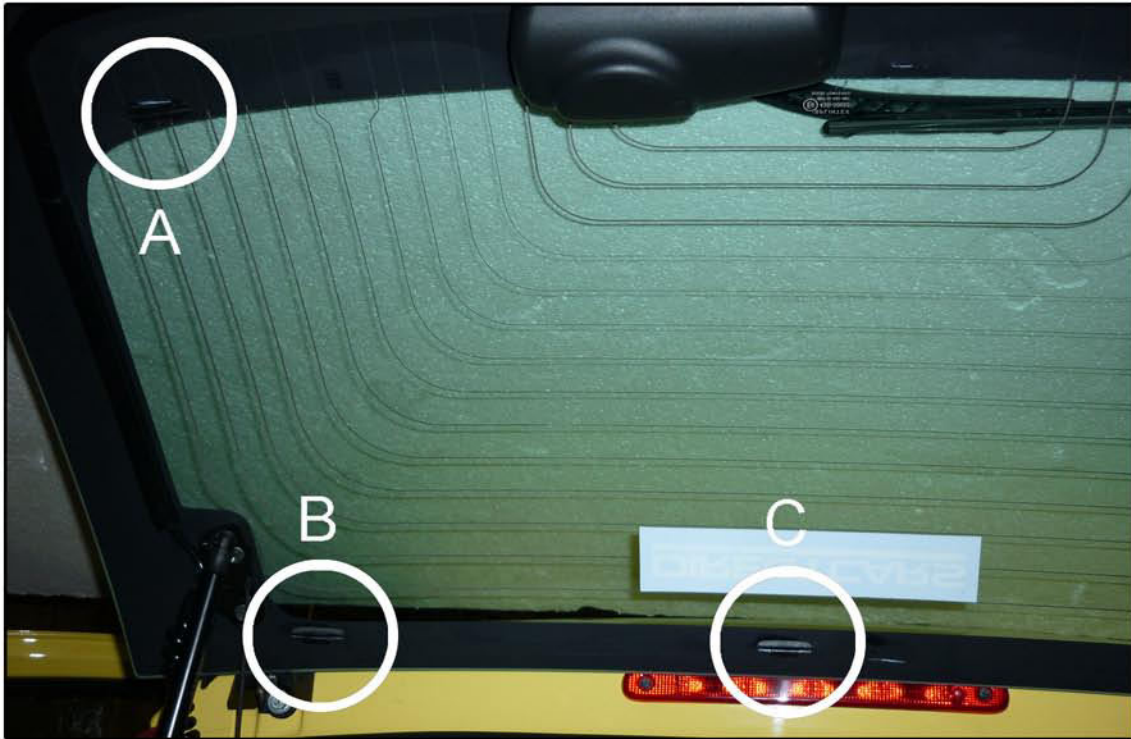

INSTALLATION INSTRUCTIONS

Peugeot 107 5dr

PEU-107-5-A

COMPONENTS INCLUDED

SHADES

SIDE WINDOWS X2

TAILGATE WINDOW X2

FIXING CLIPS

X13

X1

SIDE SHADE INSTALLATION

SIDE SHADE INSTALLATION

SIDE SHADE INSTALLATION

SIDE SHADE INSTALLATION

TAILGATE SHADE INSTALLATION

TAILGATE SHADE INSTALLATION