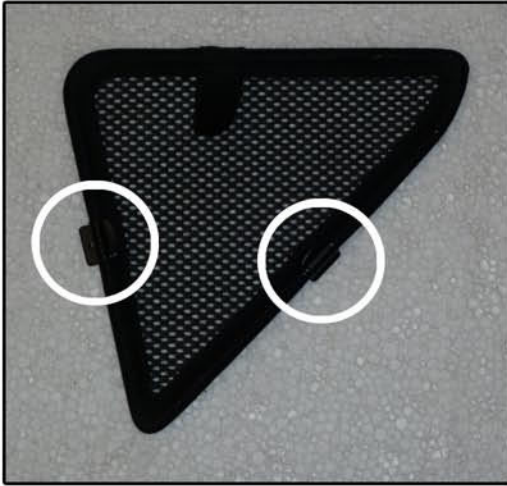

INSTALLATION INSTRUCTIONS

Peugeot 207 Estate

PEU-207-E-A

COMPONENTS INCLUDED

SHADES

FIXING CLIPS

SIDE SHADE INSTALLATION

SIDE SHADE INSTALLATION

SIDE SHADE INSTALLATION

PORT SHADE INSTALLATION

PORT SHADE INSTALLATION

X2

X2

TAILGATE SHADE INSTALLATION

TAILGATE SHADE INSTALLATION

TAILGATE SHADE INSTALLATION