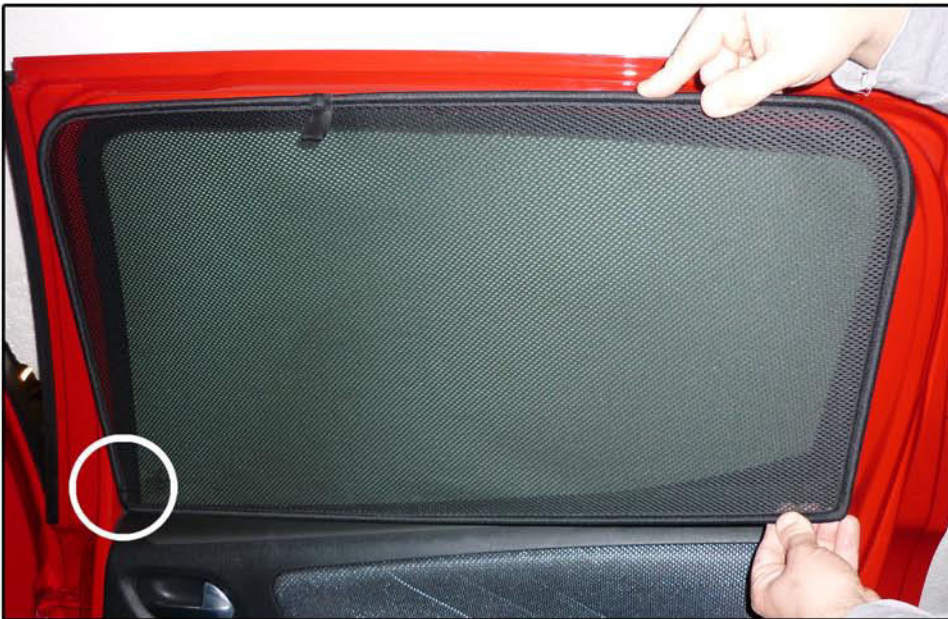

INSTALLATION INSTRUCTIONS

Peugeot 207 Estate

PEU-207-E-A

COMPONENTS INCLUDED

SHADES

FIXING CLIPS

SIDE SHADE INSTALLATION

SIDE SHADE INSTALLATION

SIDE SHADE INSTALLATION

PORT SHADE INSTALLATION

PORT SHADE INSTALLATION

X2

X2

TAILGATE SHADE INSTALLATION

TAILGATE SHADE INSTALLATION

TAILGATE SHADE INSTALLATION