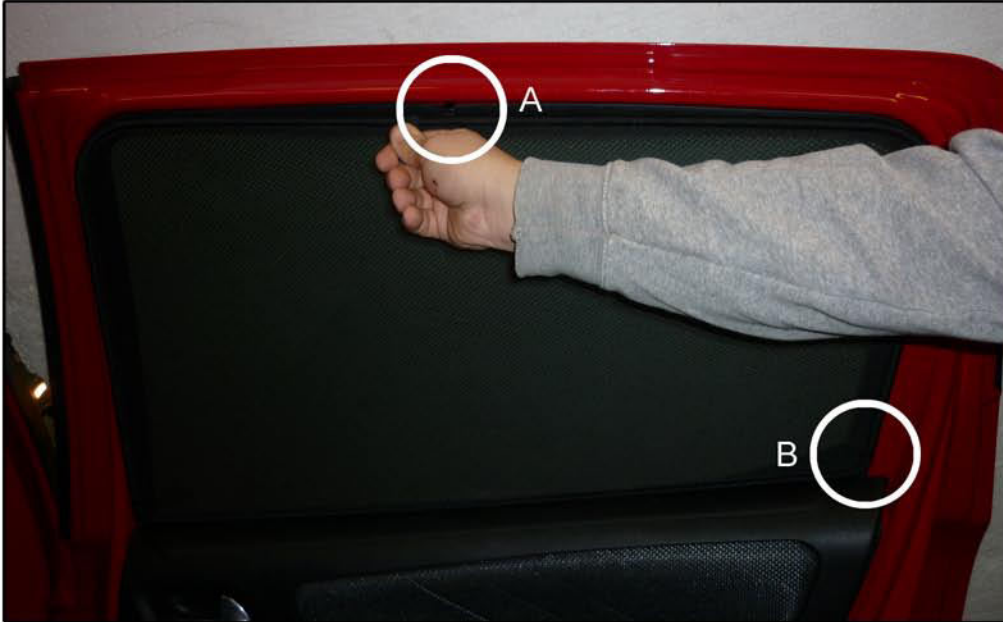

INSTALLATION INSTRUCTIONS

Peugeot 207 Estate

PEU-207-E-A

COMPONENTS INCLUDED

SHADES

FIXING CLIPS

SIDE SHADE INSTALLATION

SIDE SHADE INSTALLATION

SIDE SHADE INSTALLATION

PORT SHADE INSTALLATION

PORT SHADE INSTALLATION

X2

X2

TAILGATE SHADE INSTALLATION

TAILGATE SHADE INSTALLATION

TAILGATE SHADE INSTALLATION