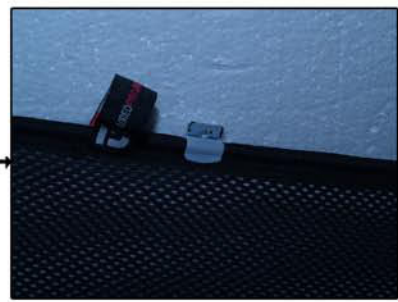

INSTALLATION INSTRUCTIONS

Peugeot 307 3dr

PEU-307-3-A

COMPONENTS INCLUDED

SHADES

FIXING CLIPS

SIDE SHADE INSTALLATION

X3

SIDE SHADE INSTALLATION

SIDE SHADE INSTALLATION

TAILGATE SHADE INSTALLATION

TAILGATE SHADE INSTALLATION

TAILGATE SHADE INSTALLATION

X2