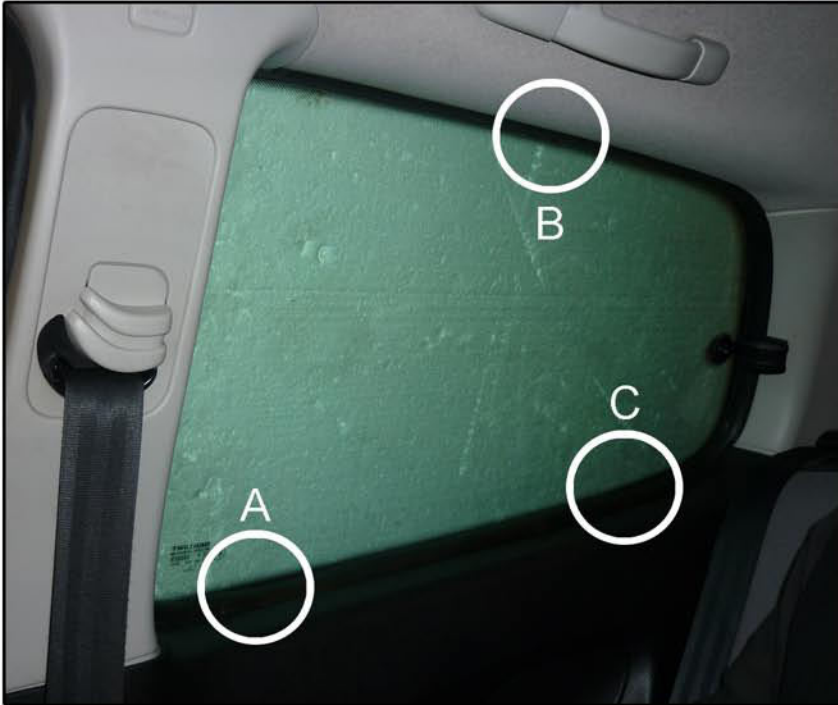

INSTALLATION INSTRUCTIONS

Peugeot 307 3dr

PEU-307-3-A

COMPONENTS INCLUDED

SHADES

FIXING CLIPS

SIDE SHADE INSTALLATION

X3

SIDE SHADE INSTALLATION

SIDE SHADE INSTALLATION

TAILGATE SHADE INSTALLATION

TAILGATE SHADE INSTALLATION

TAILGATE SHADE INSTALLATION

X2