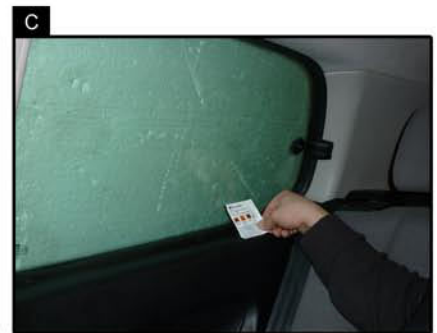

INSTALLATION INSTRUCTIONS

Peugeot 307 3dr

PEU-307-3-A

COMPONENTS INCLUDED

SHADES

FIXING CLIPS

SIDE SHADE INSTALLATION

X3

SIDE SHADE INSTALLATION

SIDE SHADE INSTALLATION

TAILGATE SHADE INSTALLATION

TAILGATE SHADE INSTALLATION

TAILGATE SHADE INSTALLATION

X2