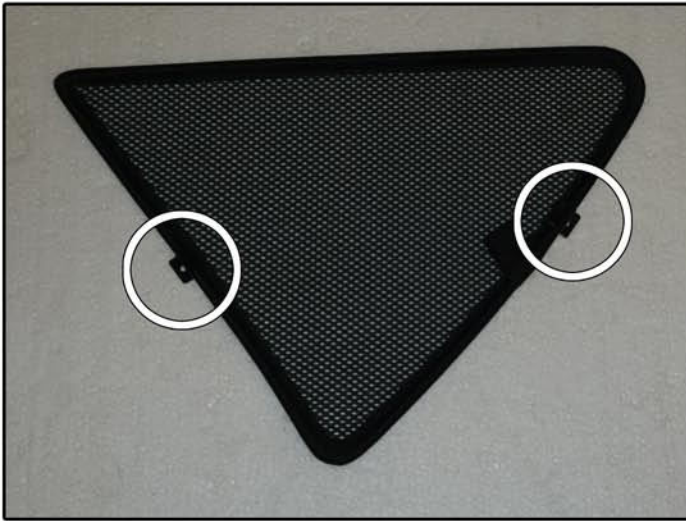

INSTALLATION INSTRUCTIONS

Peugeot 407 Estate

PEU-407-E-A

COMPONENTS INCLUDED

SHADES

FIXING CLIPS

SIDE SHADE INSTALLATION

SIDE SHADE INSTALLATION

PORT SHADE INSTALLATION

PORT SHADE INSTALLATION

PORT SHADE INSTALLATION

TAILGATE SHADE INSTALLATION

TAILGATE SHADE INSTALLATION

TAILGATE SHADE INSTALLATION