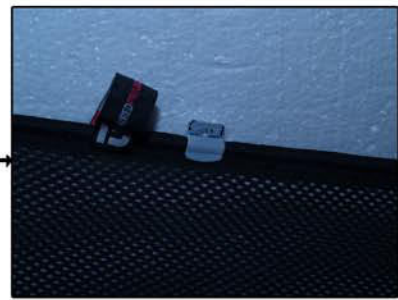

INSTALLATION INSTRUCTIONS

Peugeot 407 Estate

PEU-407-E-A

COMPONENTS INCLUDED

SHADES

FIXING CLIPS

SIDE SHADE INSTALLATION

SIDE SHADE INSTALLATION

PORT SHADE INSTALLATION

PORT SHADE INSTALLATION

PORT SHADE INSTALLATION

TAILGATE SHADE INSTALLATION

TAILGATE SHADE INSTALLATION

TAILGATE SHADE INSTALLATION