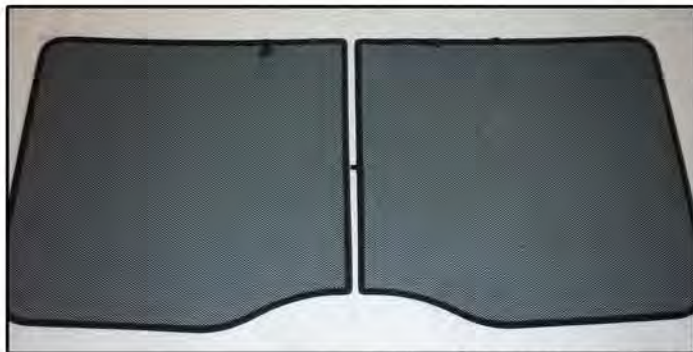

INSTALLATION INSTRUCTIONS

Porsche Cayenne 5dr

POR-CAYE-5-A

COMPONENTS INCLUDED

SHADES

SIDE WINDOWS X2

PORT WINDOW X2

TAILGATE WINDOW X2

FIXING CLIPS

X2

X4

X1

SIDE SHADE INSTALLATION

SIDE SHADE INSTALLATION

SIDE SHADE INSTALLATION

PORT SHADE INSTALLATION