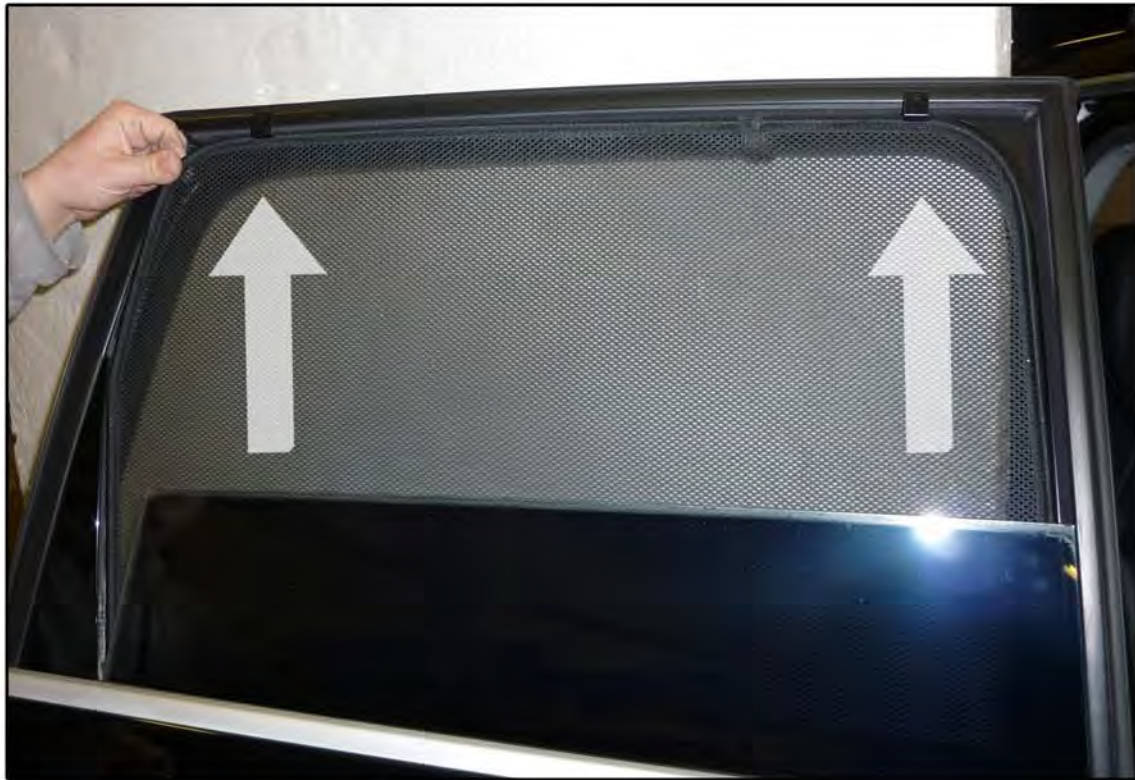

INSTALLATION INSTRUCTIONS

Porsche Cayenne 5dr

POR-CAYE-5-A

COMPONENTS INCLUDED

SHADES

SIDE WINDOWS X2

PORT WINDOW X2

TAILGATE WINDOW X2

FIXING CLIPS

X2

X4

X1

SIDE SHADE INSTALLATION

SIDE SHADE INSTALLATION

SIDE SHADE INSTALLATION

PORT SHADE INSTALLATION