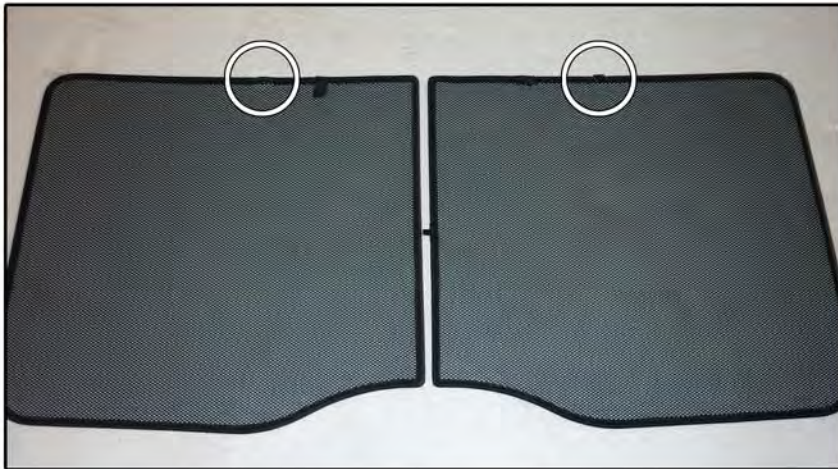

TAILGATE SHADE INSTALLATION